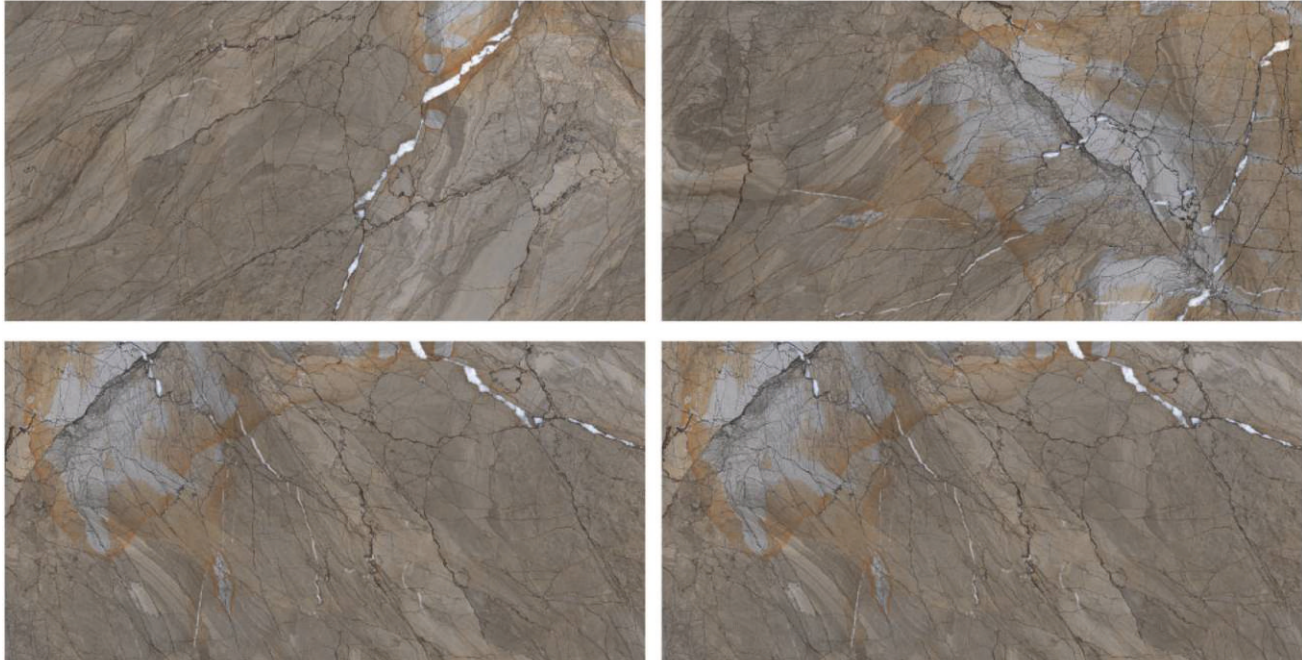

DROUGHT NATURAL

Size : **600X1200 MM**   Random : **3**   Finish : **Glossy**