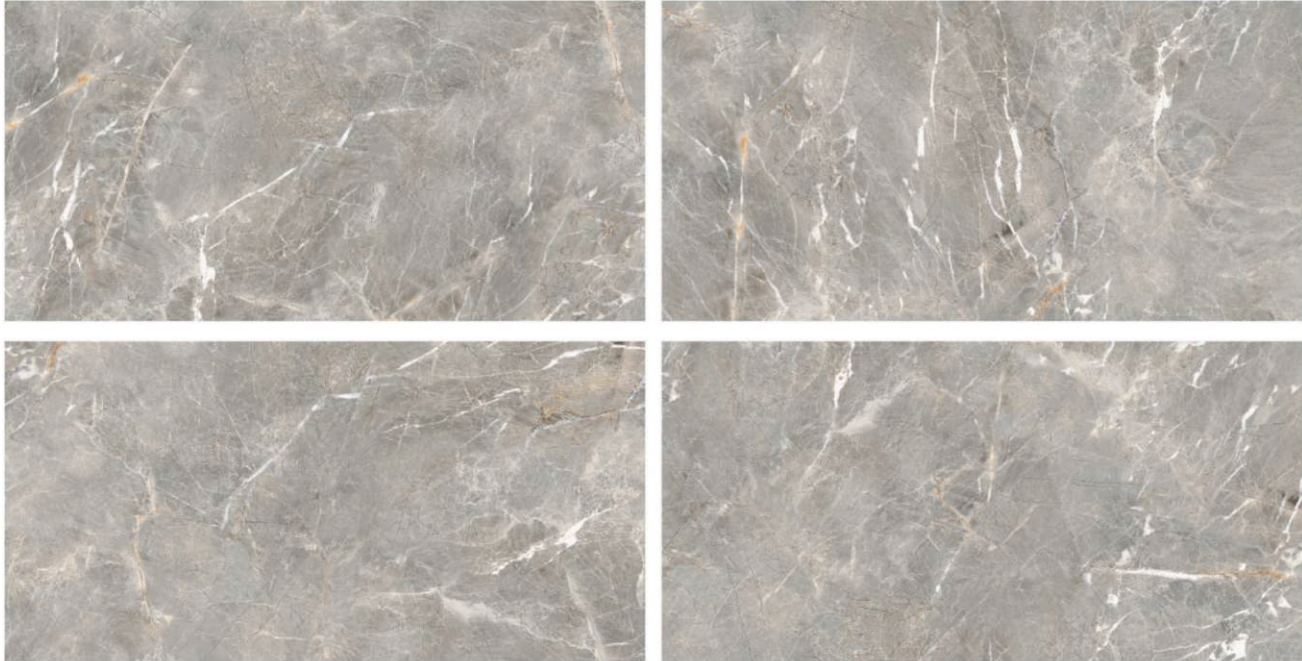

DROUGHT BIANCO

Size : **600X1200 MM** Random : **3** Finish : **Glossy**

Fish Tacos

- > FRESH FISH
- > SHREDDED CARAMEL
- > SHREDDED CHEESE
- > WHITE SAUCE
- > SALSA ROMA

TACO SALADS

- > CROUSTY CRISPING BEEF
- > SHREDDED BEEF, TULSED PORK, OR CHICKEN
- > BLACK, PINTO, OR REFRIED BEANS
- > SALSA ROMA