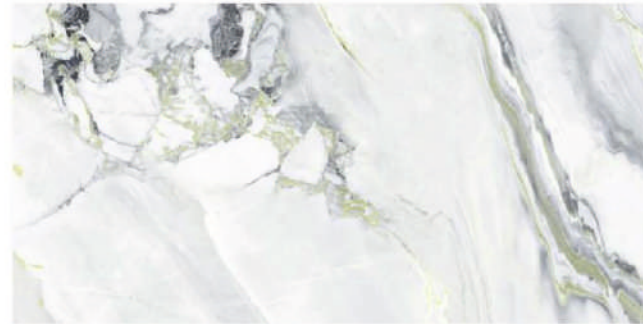

COVELANO NATURAL

Size :
600X1200 MM

Random :
5

Finish :
Glossy