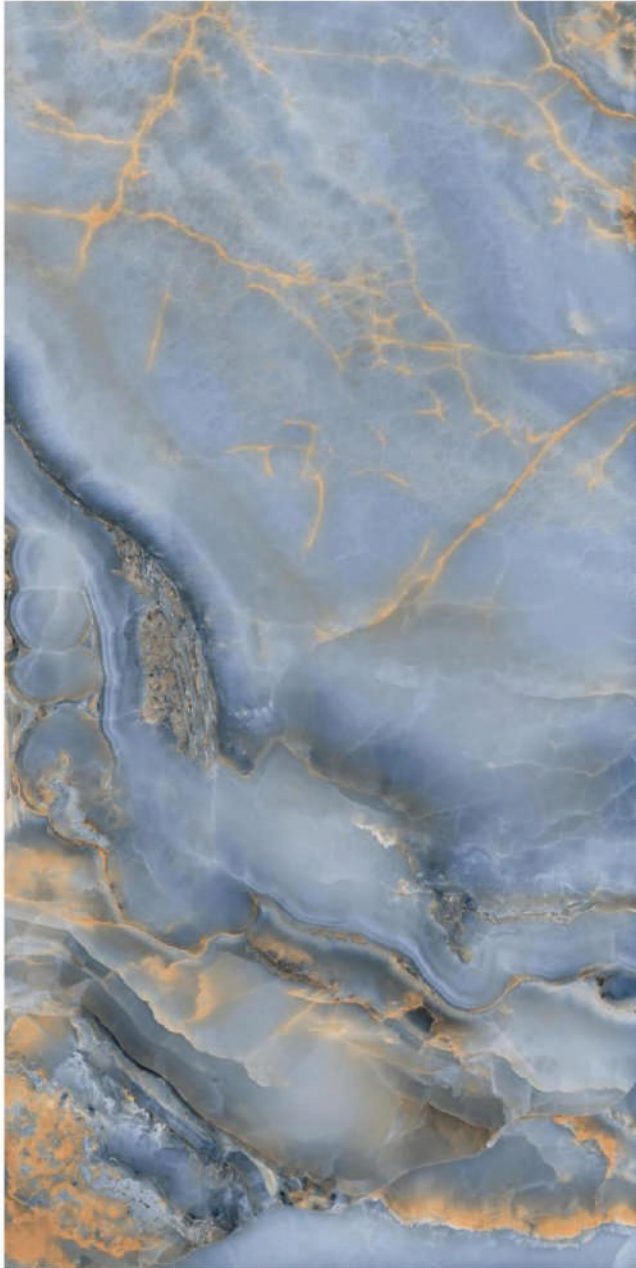

OYSTER NATURAL

Size :
600X1200 MM

Random :
5

Finish :
Glossy

PERSIAN GREEN

Size :
600X1200 MM

Random :
4

Finish :
Glossy

PERSIAN YELLOW

Size :
600X1200 MM

Random :
4

Finish :
Glossy

RAGANR GOLD AQUA

Size :
600X1200 MM

Random :
4

Finish :
Glossy

"Of course it's possible to love a human being
if you don't know them too well."

RAGNAR GOLD

Size :
600X1200 MM

Random :
4

Finish :
Glossy

RAINBOW

Greviton
SURFACE LLP

SPARKY BLUE