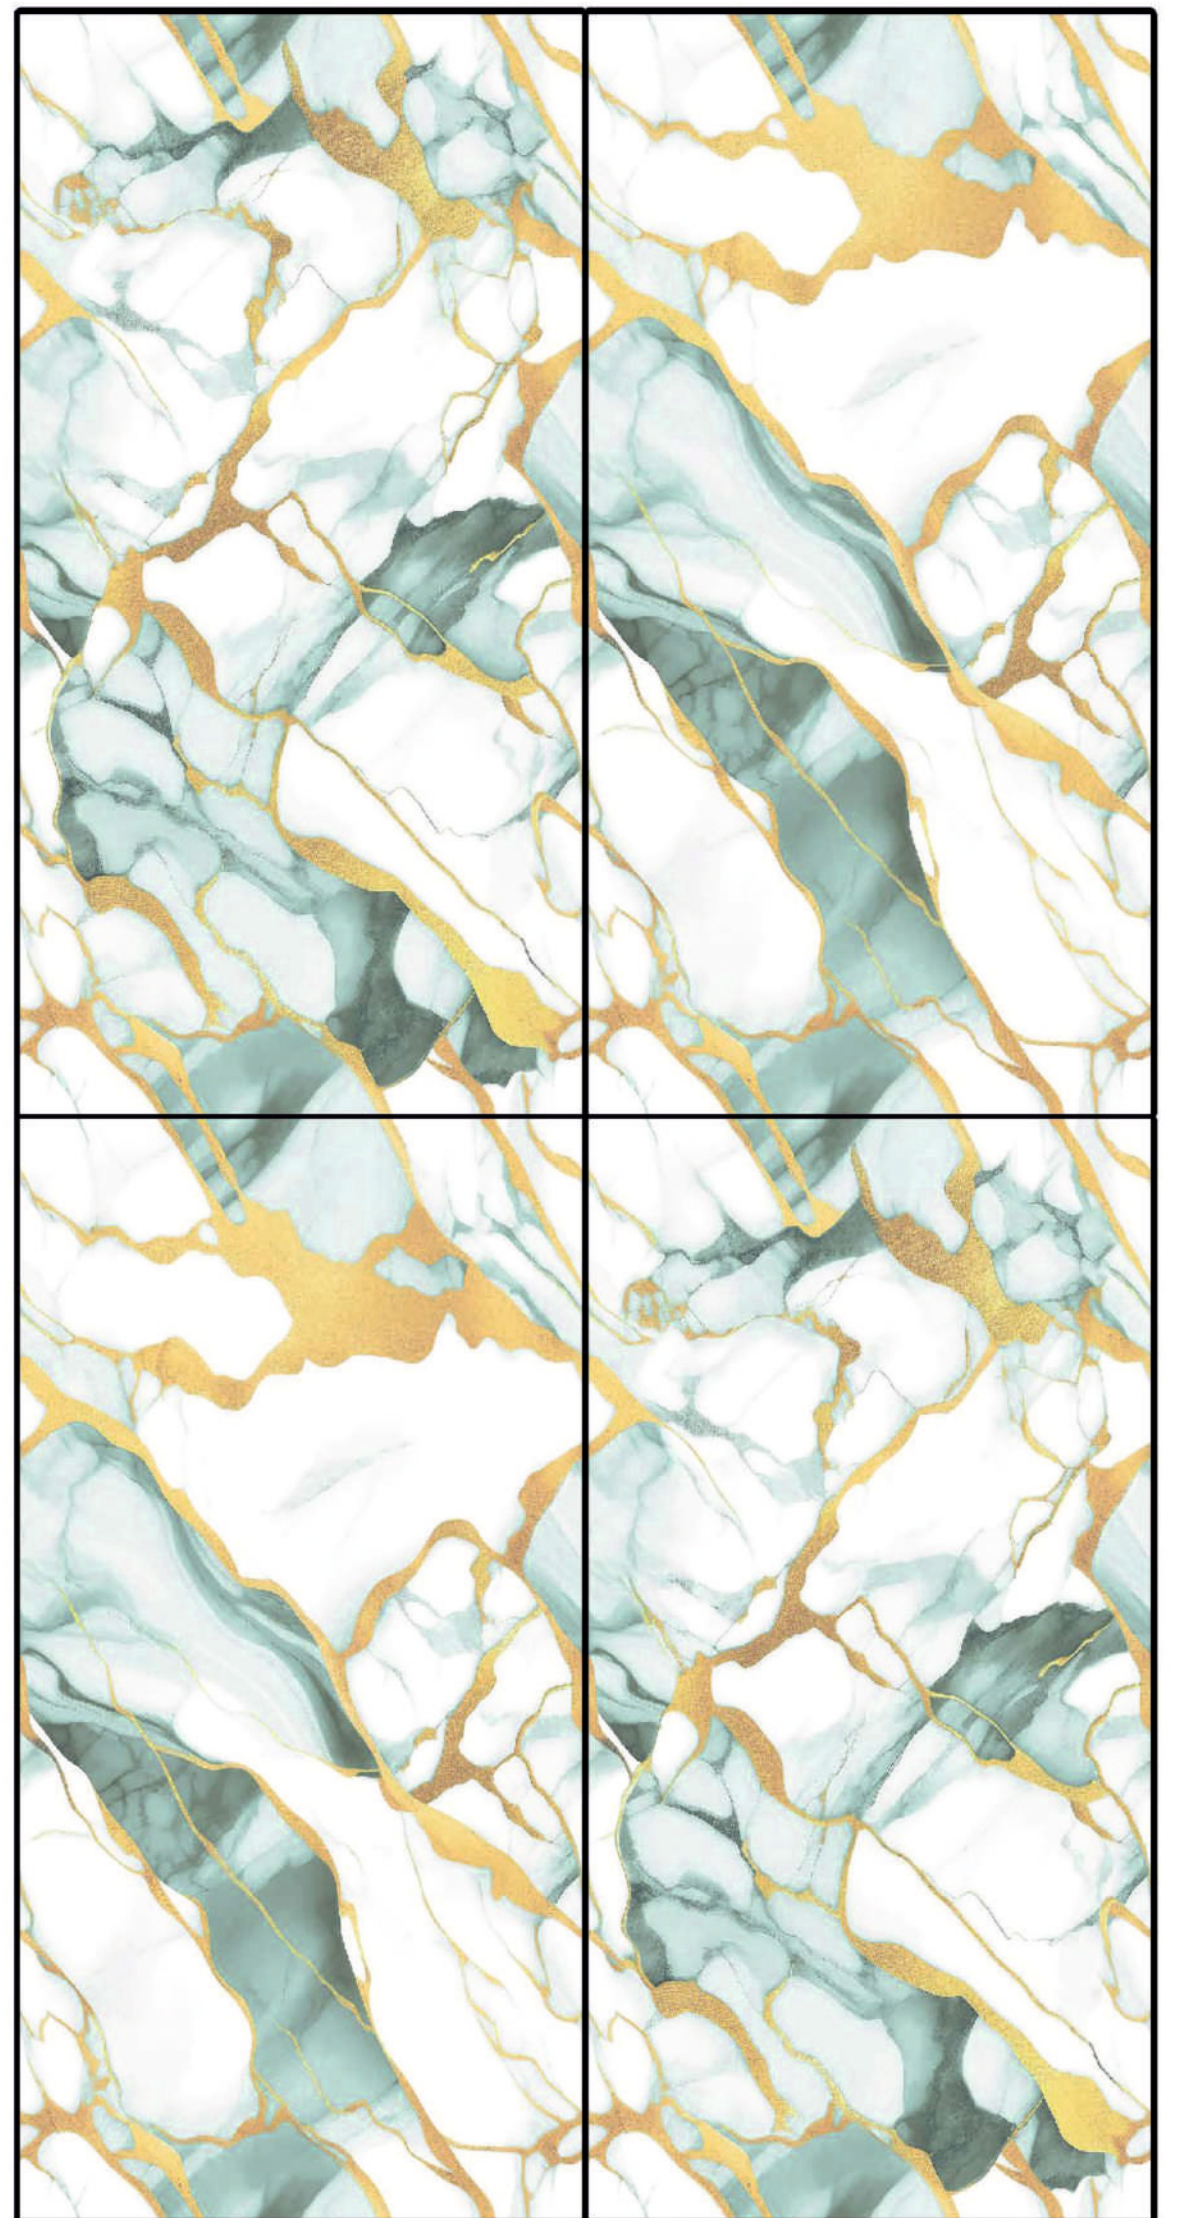

MULTI
Gold

Greviton
SURFACE LLP

SIZE

600x1200 mm

SURFACE:- GLOSSY

RANDOM:- 02

DESIGN:- AQUA ROMAN ENDLESS

- HIGH STRENGTH
- ECO FRIENDLY
- EASY TO CLEAN
- CHEMICAL RESISTANT

www.grevitonsurface.com