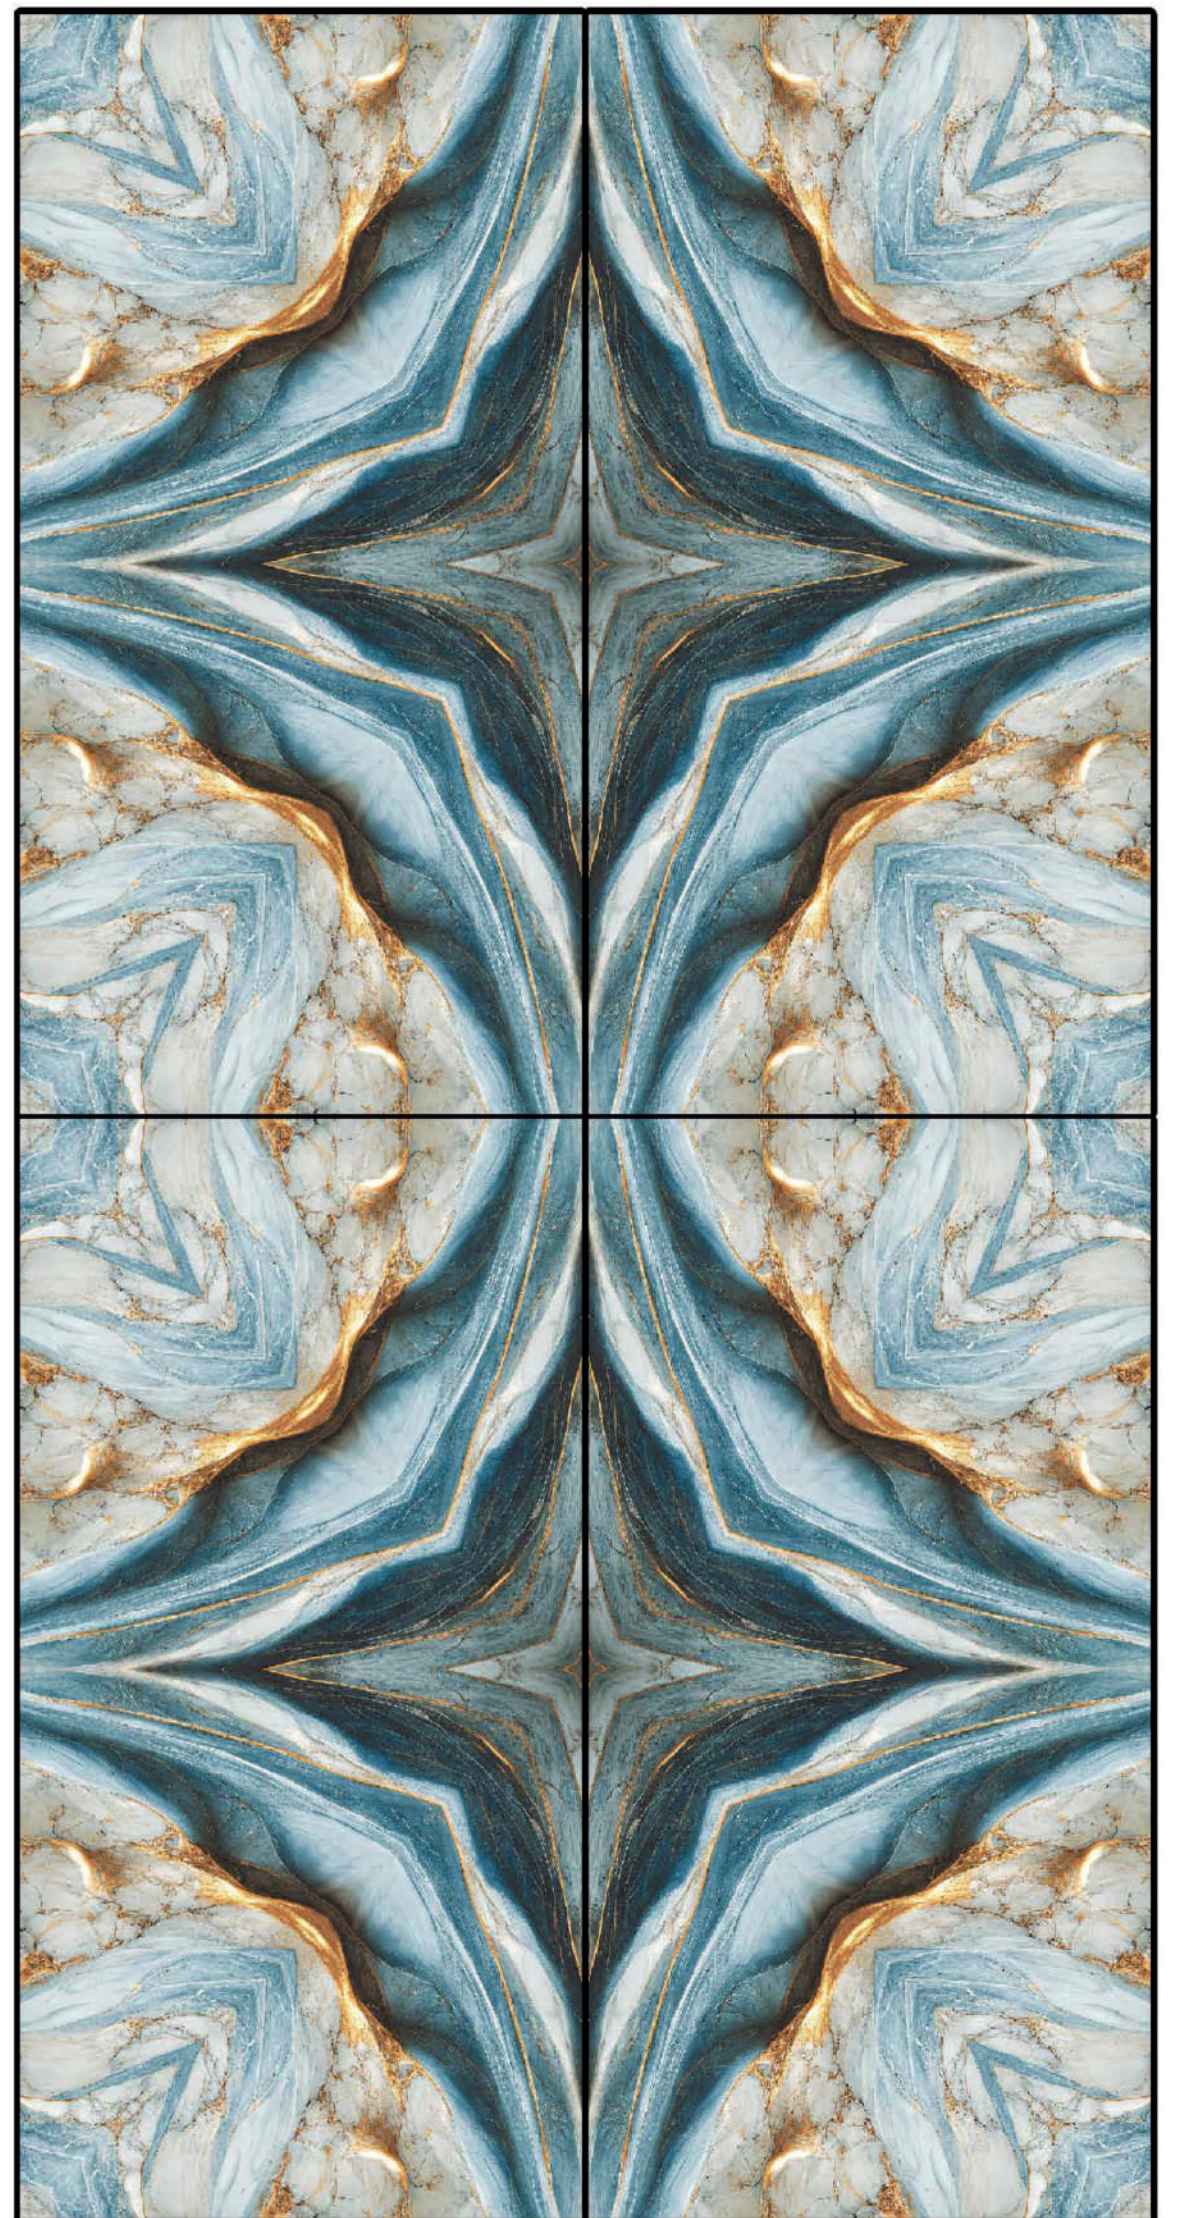

MULTI
Gold

SIZE

600x1200 mm

SURFACE:- GLOSSY

RANDOM:- 01

DESIGN:- BM-47

Greviton
SURFACE LLP

- HIGH STRENGTH
- ECO FRIENDLY
- EASY TO CLEAN
- CHEMICAL RESISTANT

www.grevitonsurface.com