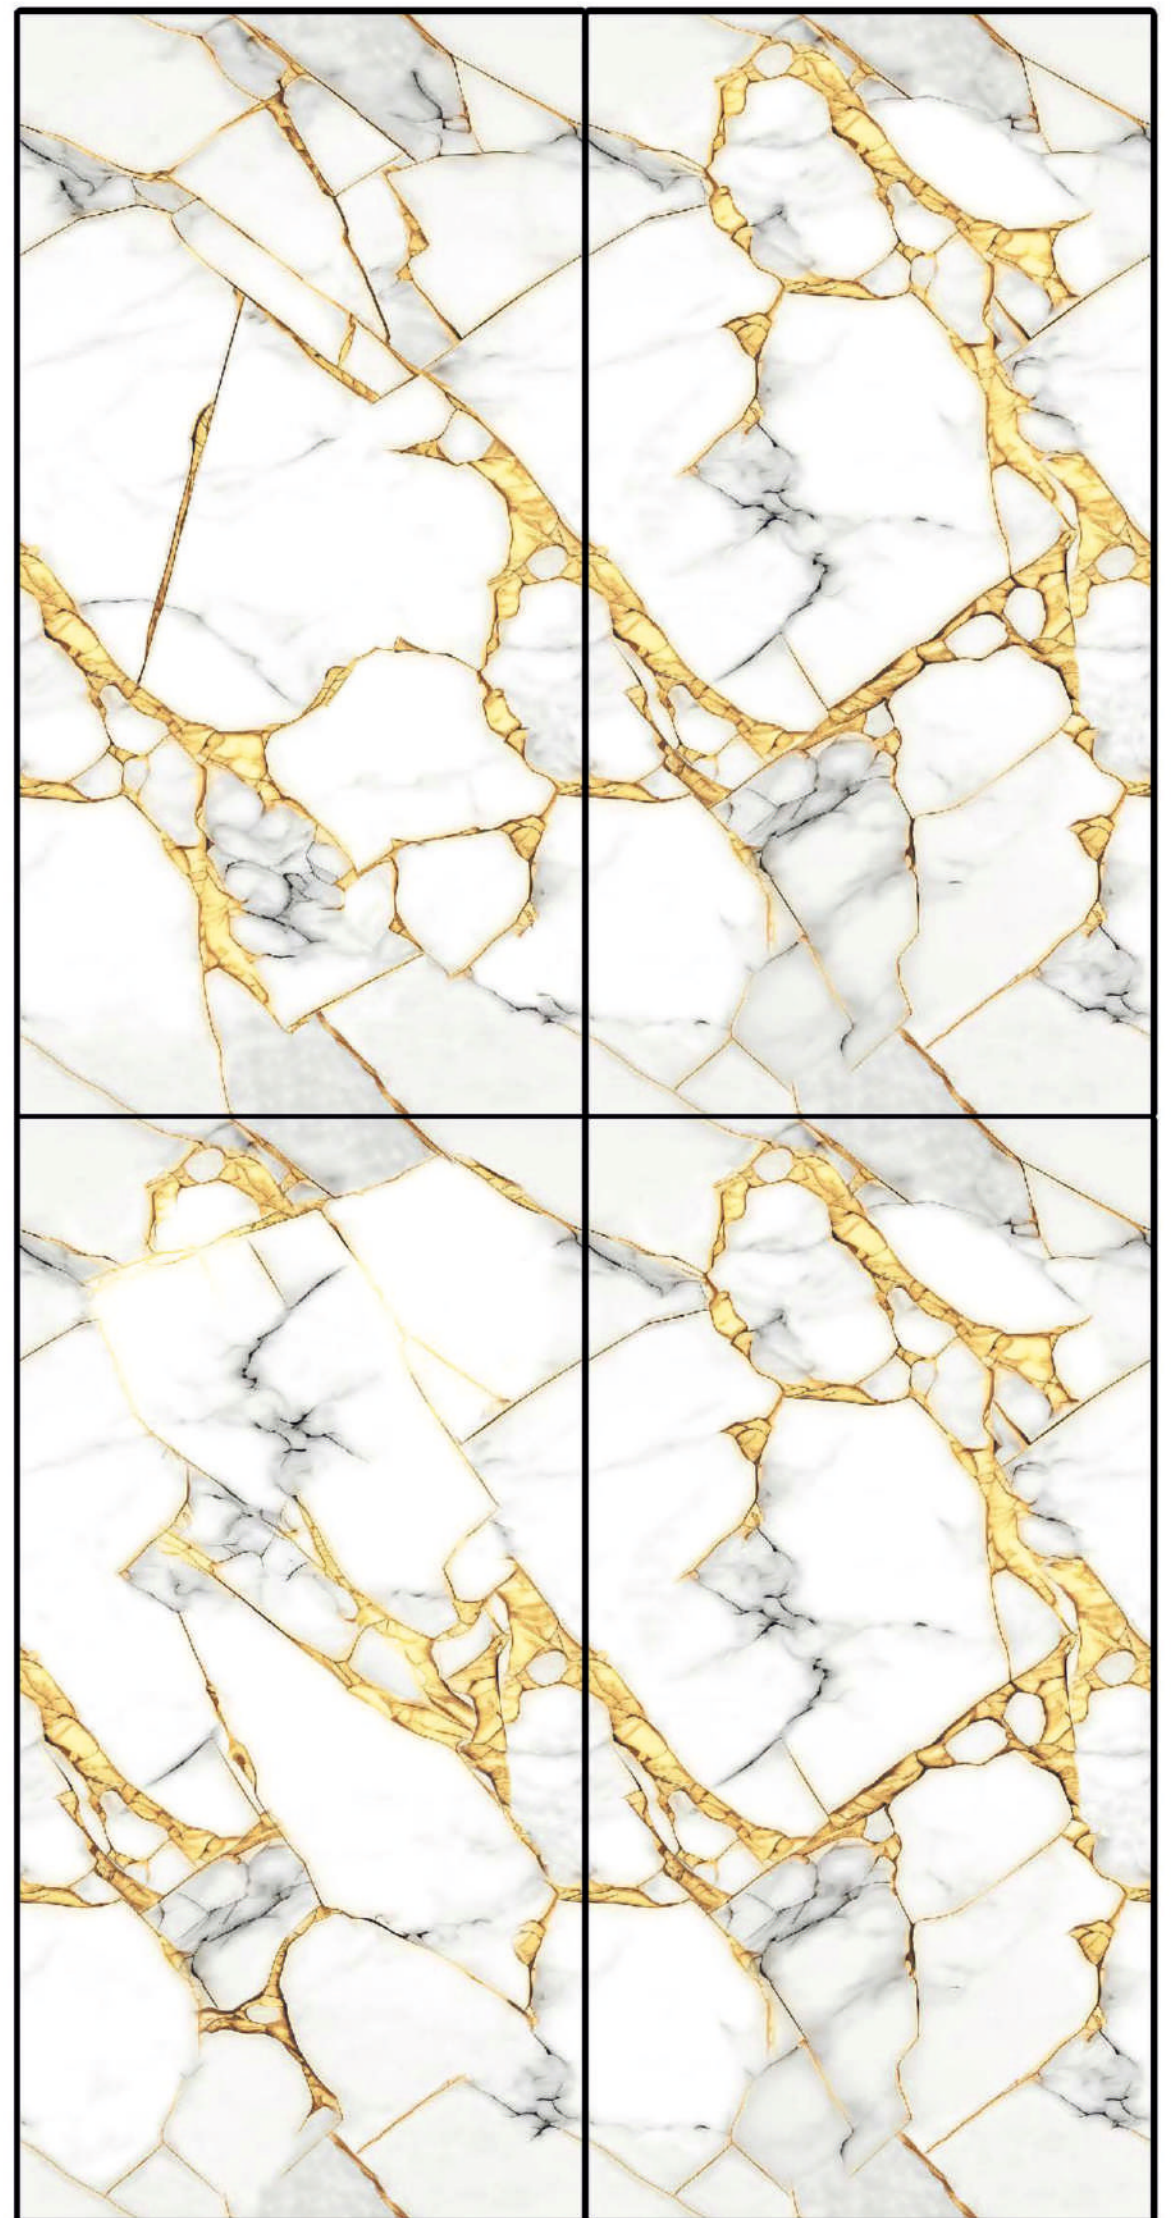

MULTI
Gold

Greviton
SURFACE LLP

SIZE

600x1200 mm

SURFACE:- GLOSSY

RANDOM:- 03

DESIGN:- PISSA BEIGE ENDLESS

- HIGH STRENGTH
- ECO FRIENDLY
- EASY TO CLEAN
- CHEMICAL RESISTANT

www.grevitonsurface.com