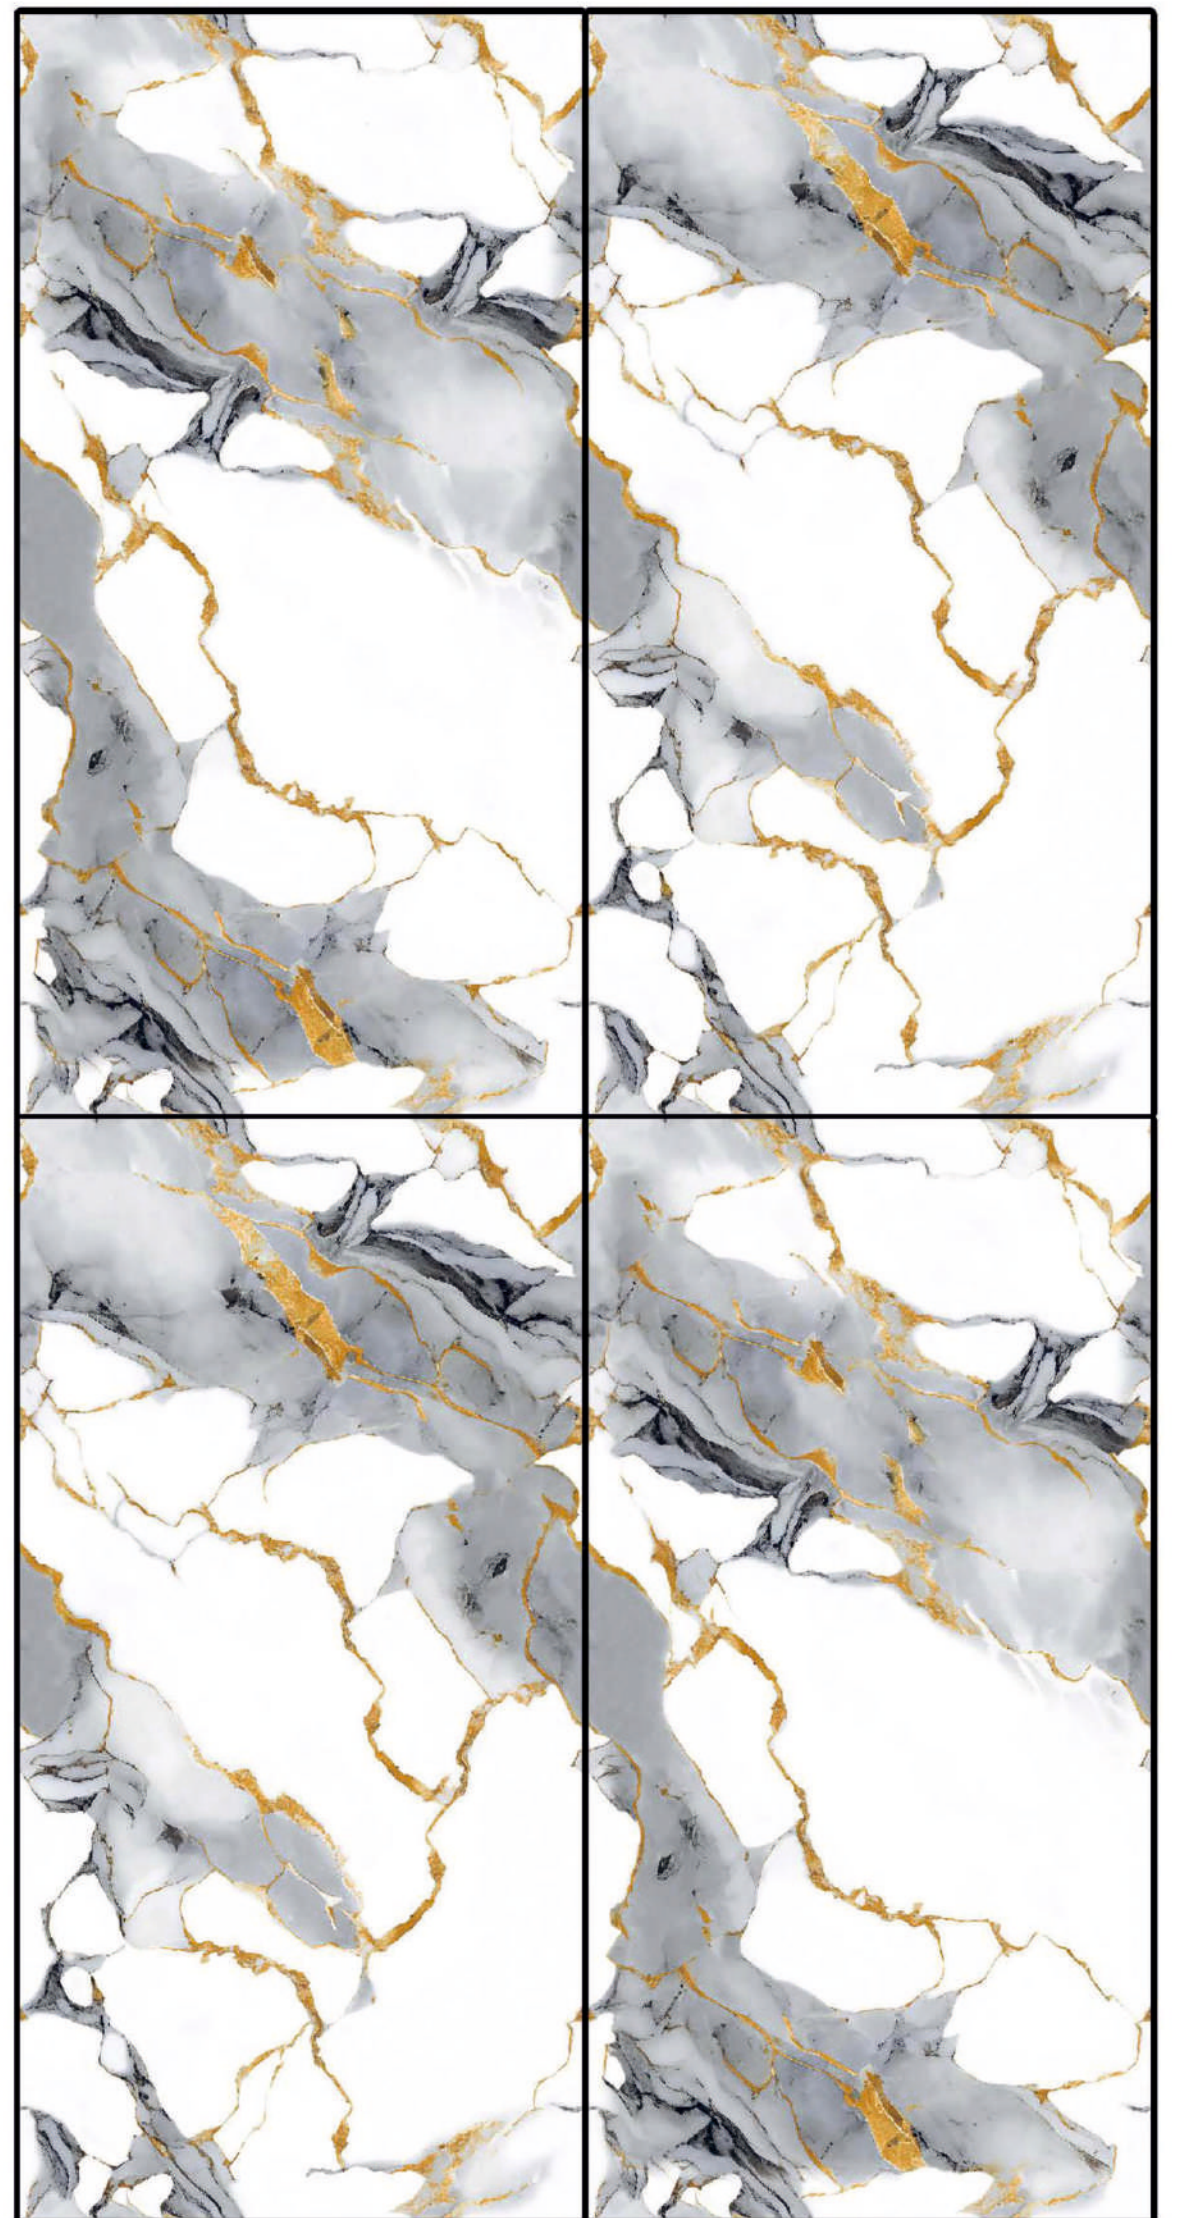

-  HIGH STRENGTH
-  ECO FRIENDLY
-  EASY TO CLEAN
-  CHEMICAL RESISTANT

www.grevitonsurface.com

MULTI
Gold

Greviton
SURFACE LLP

SIZE

600x1200 mm

SURFACE:- GLOSSY

RANDOM:- 04