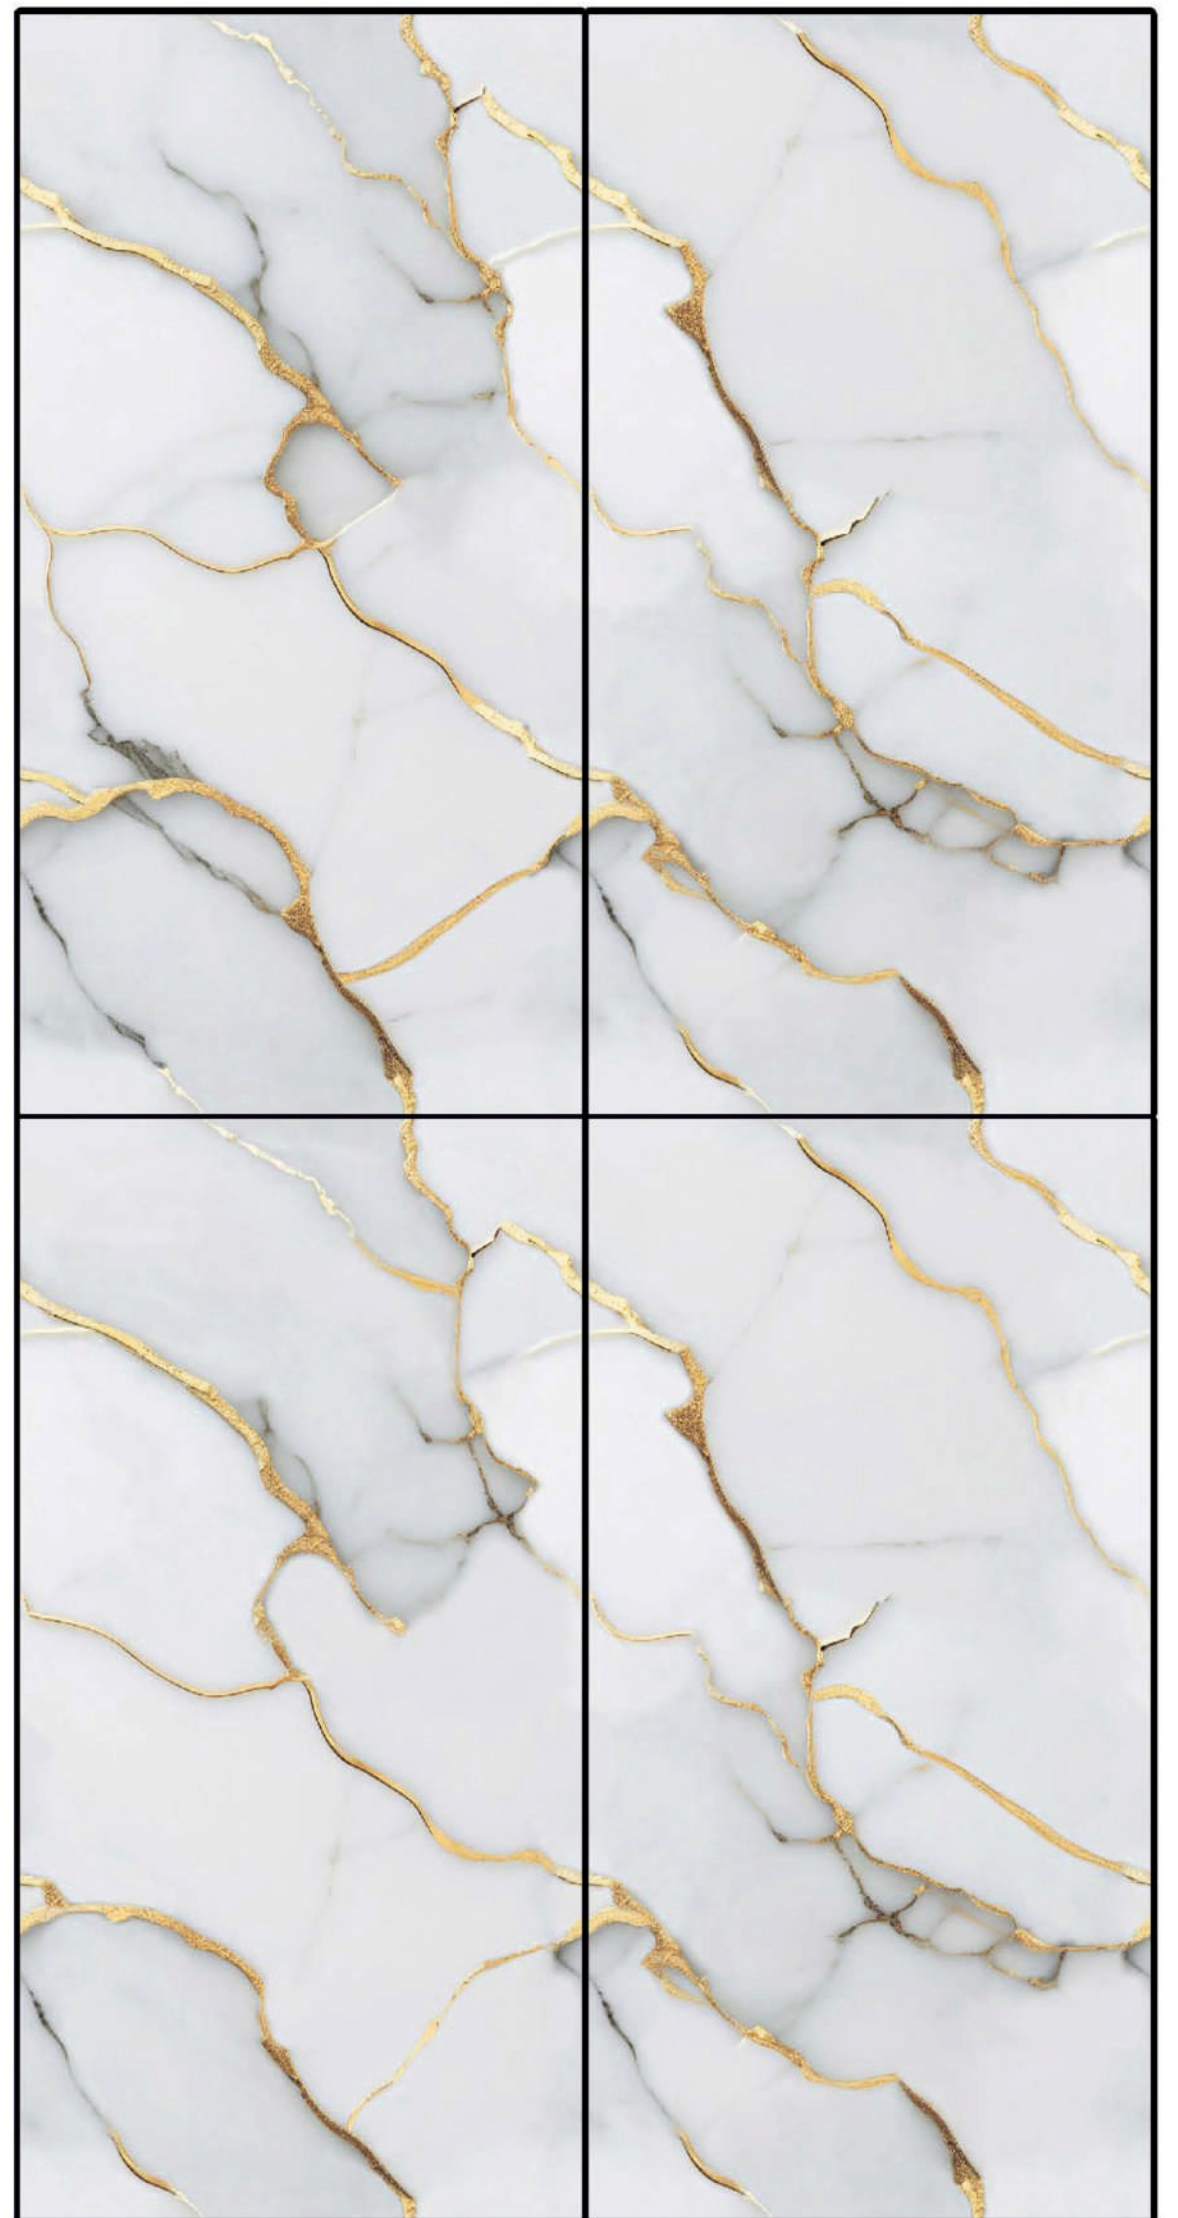

-  HIGH STRENGTH
-  ECO FRIENDLY
-  EASY TO CLEAN
-  CHEMICAL RESISTANT

www.grevitonsurface.com

MULTI
Gold

Greviton
SURFACE LLP

SIZE

600x1200 mm

SURFACE:- GLOSSY

RANDOM:- 02