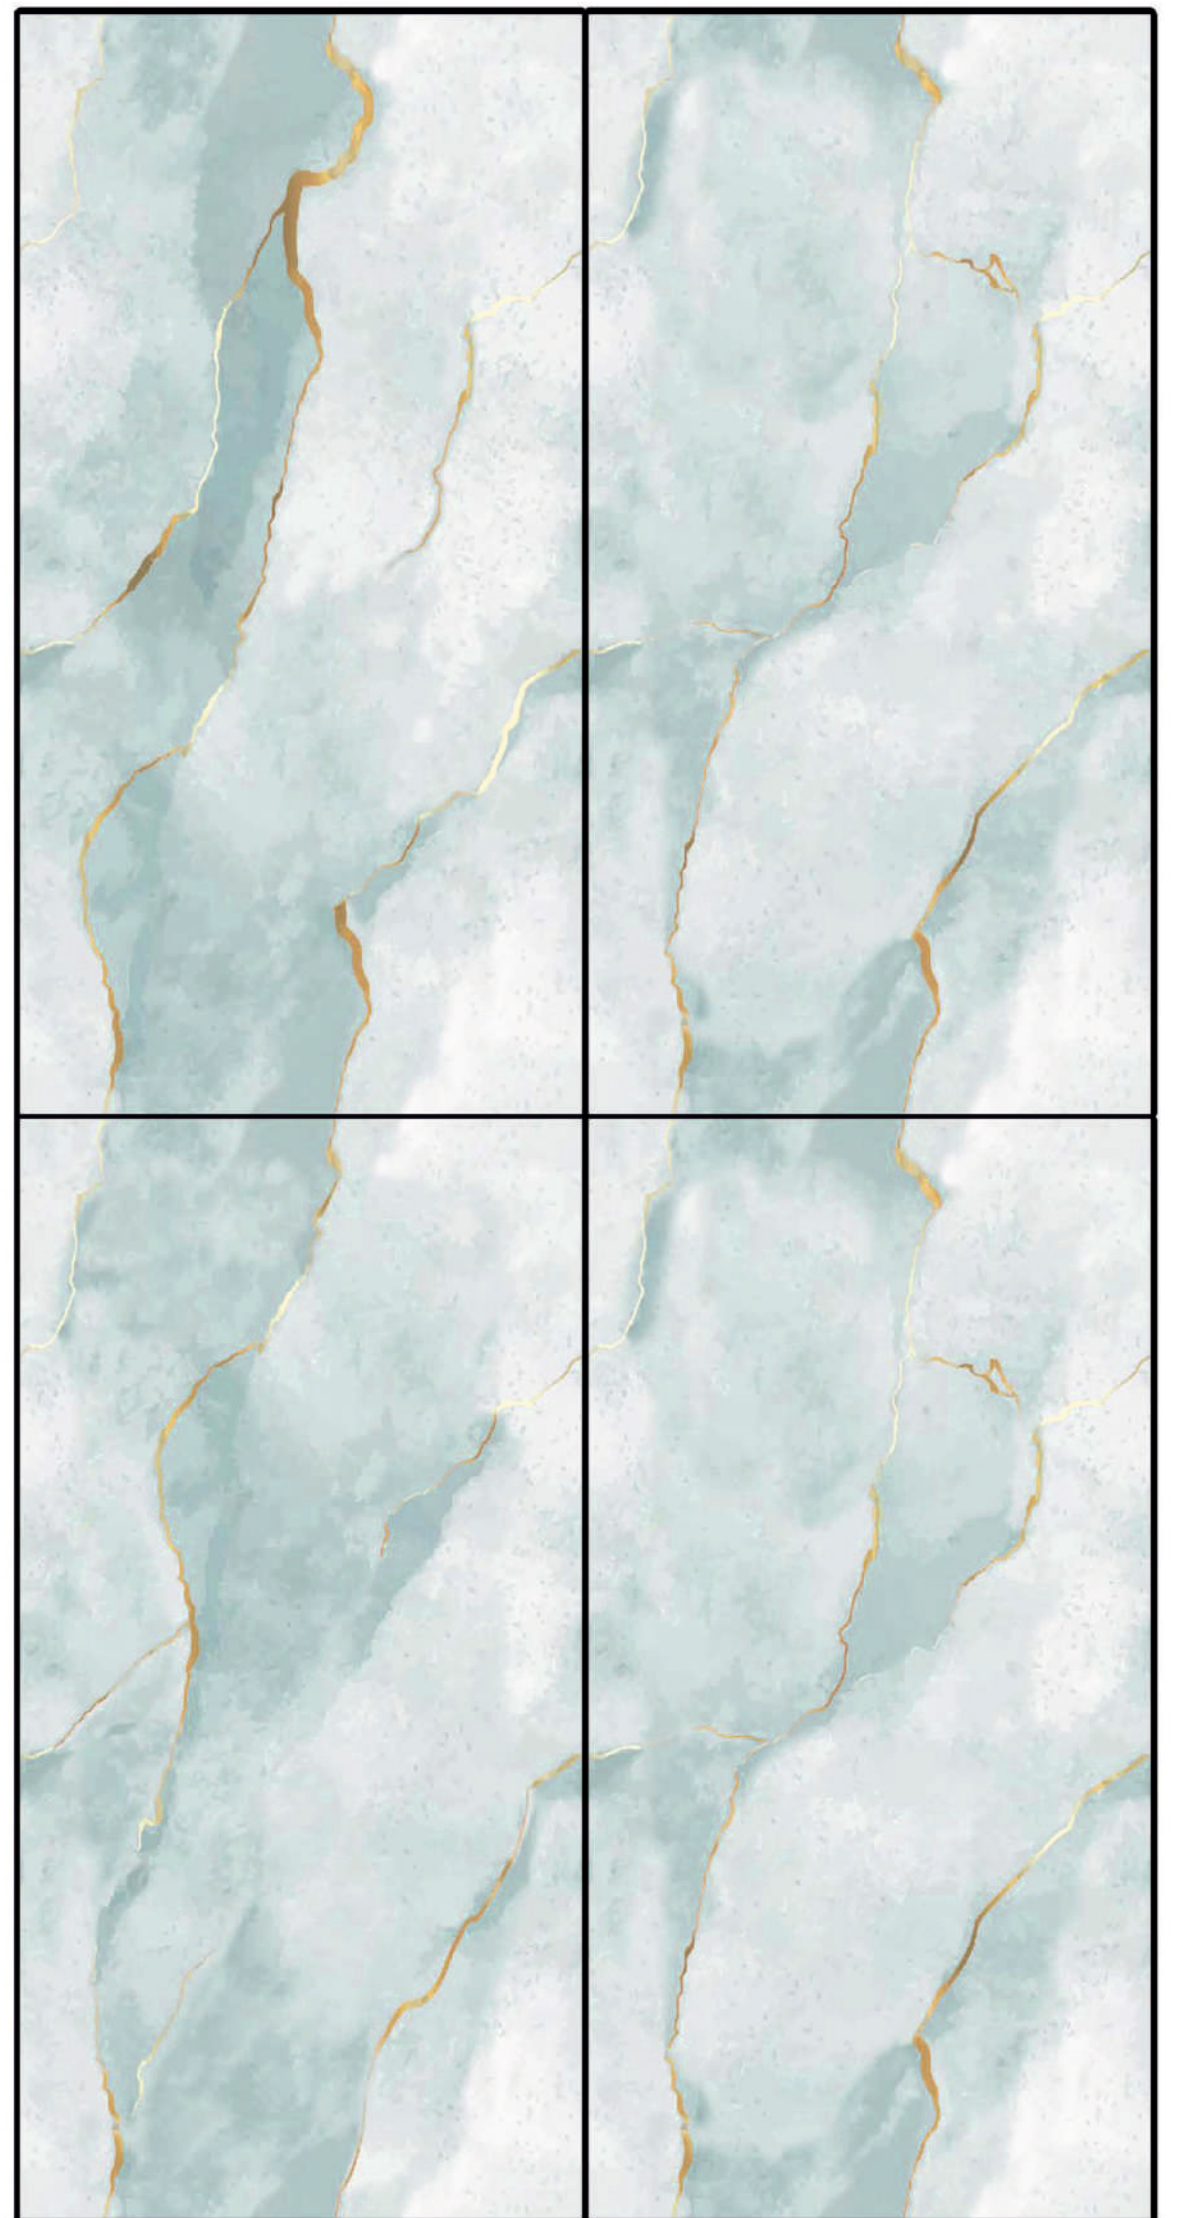

Greviton
SURFACE LLP

SIZE

600x1200 mm

SURFACE:- GLOSSY

RANDOM:- 03

DESIGN:- KOLINA AQUA ENDLESS

-  HIGH STRENGTH
-  ECO FRIENDLY
-  EASY TO CLEAN
-  CHEMICAL RESISTANT

www.grevitonsurface.com