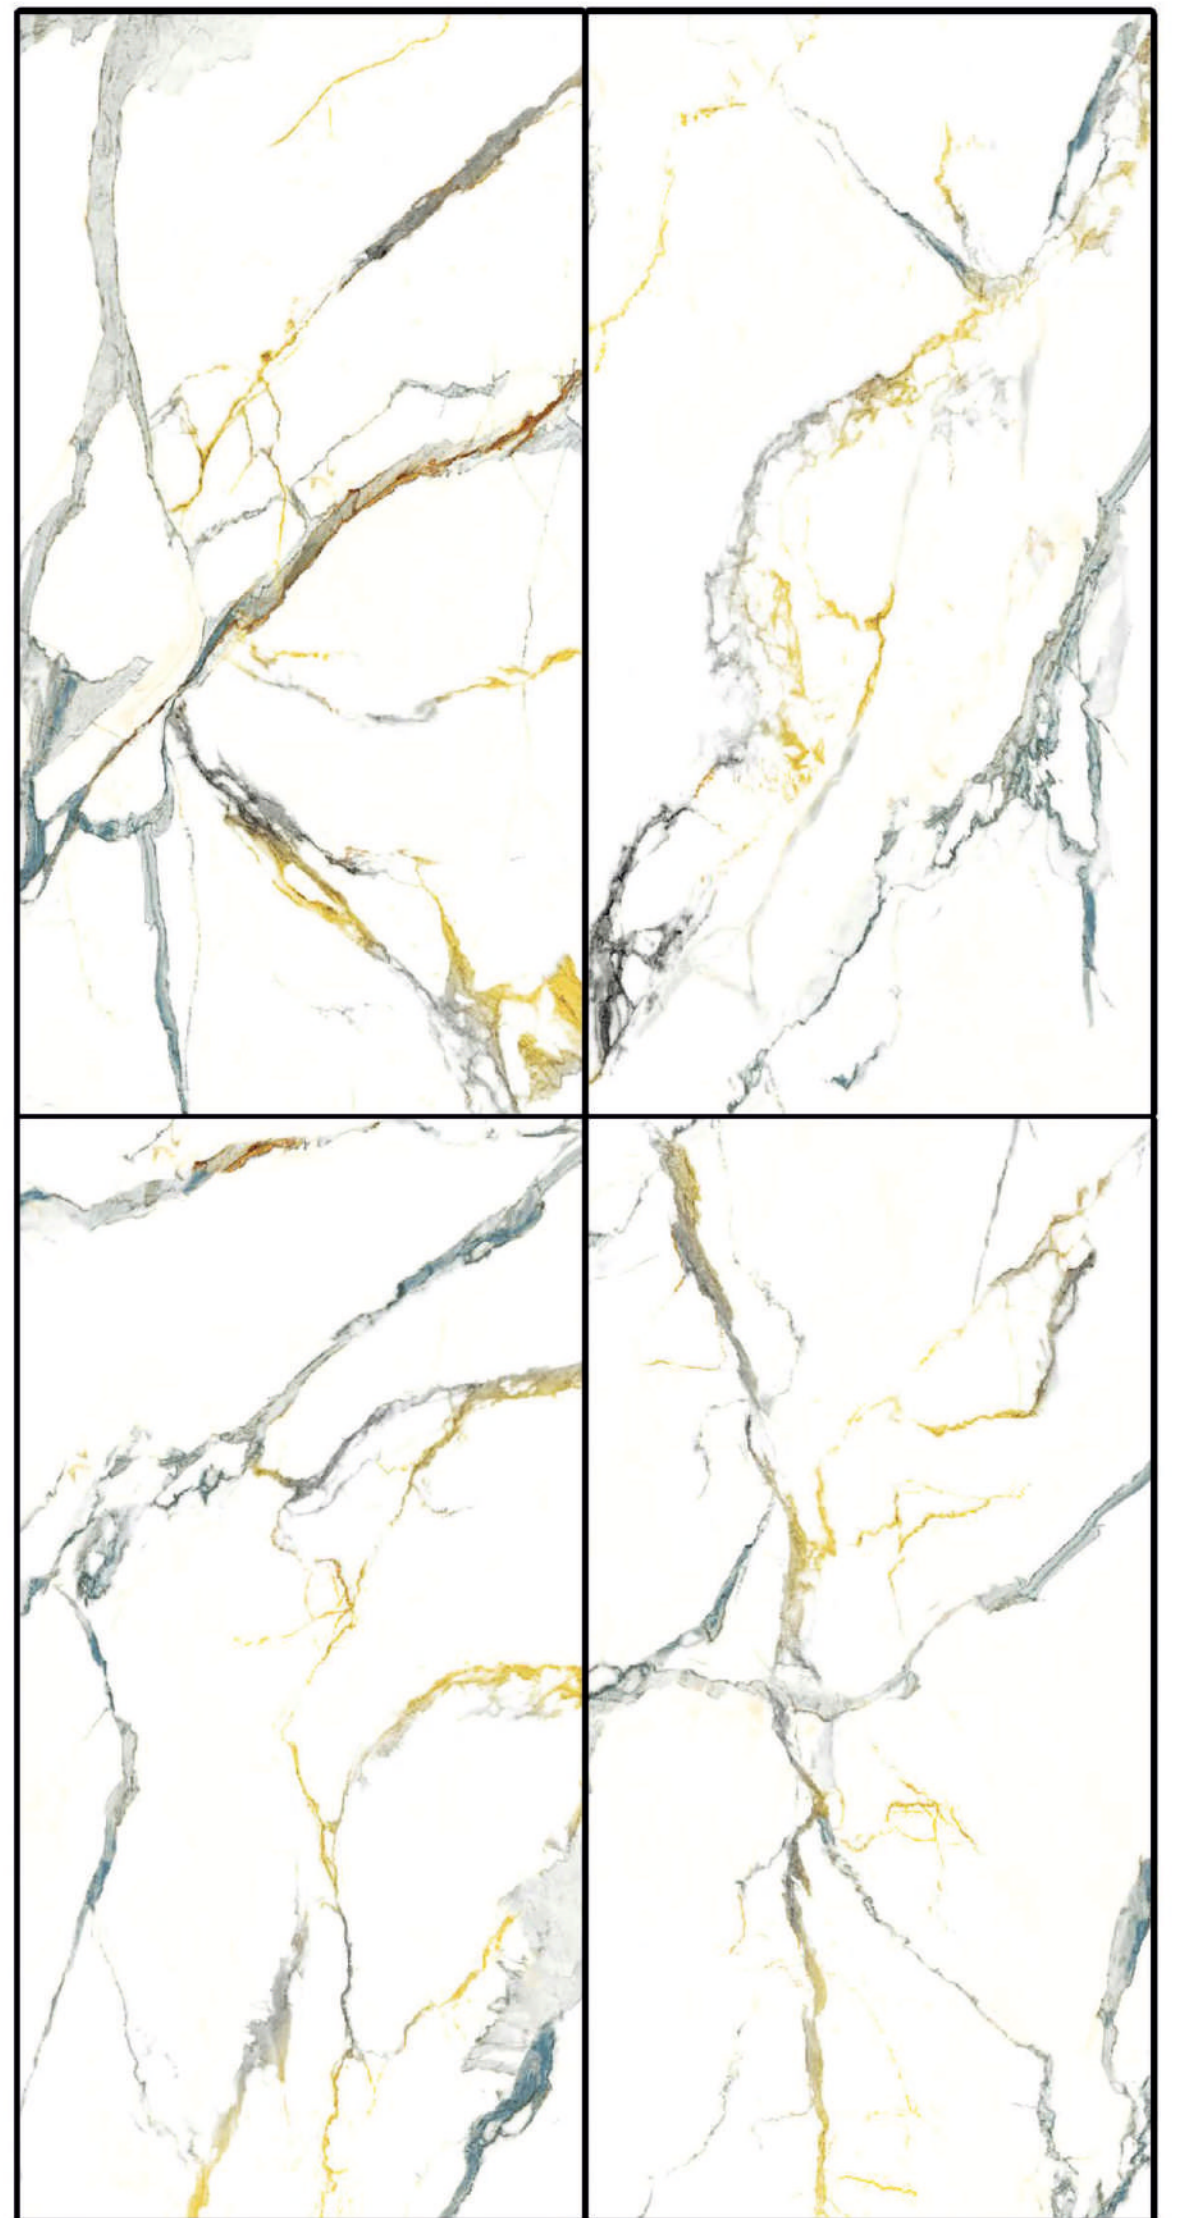

MULTI
Gold

Greviton
SURFACE LLP

SIZE

600x1200 mm

SURFACE:- GLOSSY

RANDOM:- 04

DESIGN:- SWISS DELIGHT

- HIGH STRENGTH
- ECO FRIENDLY
- EASY TO CLEAN
- CHEMICAL RESISTANT

www.grevitonsurface.com