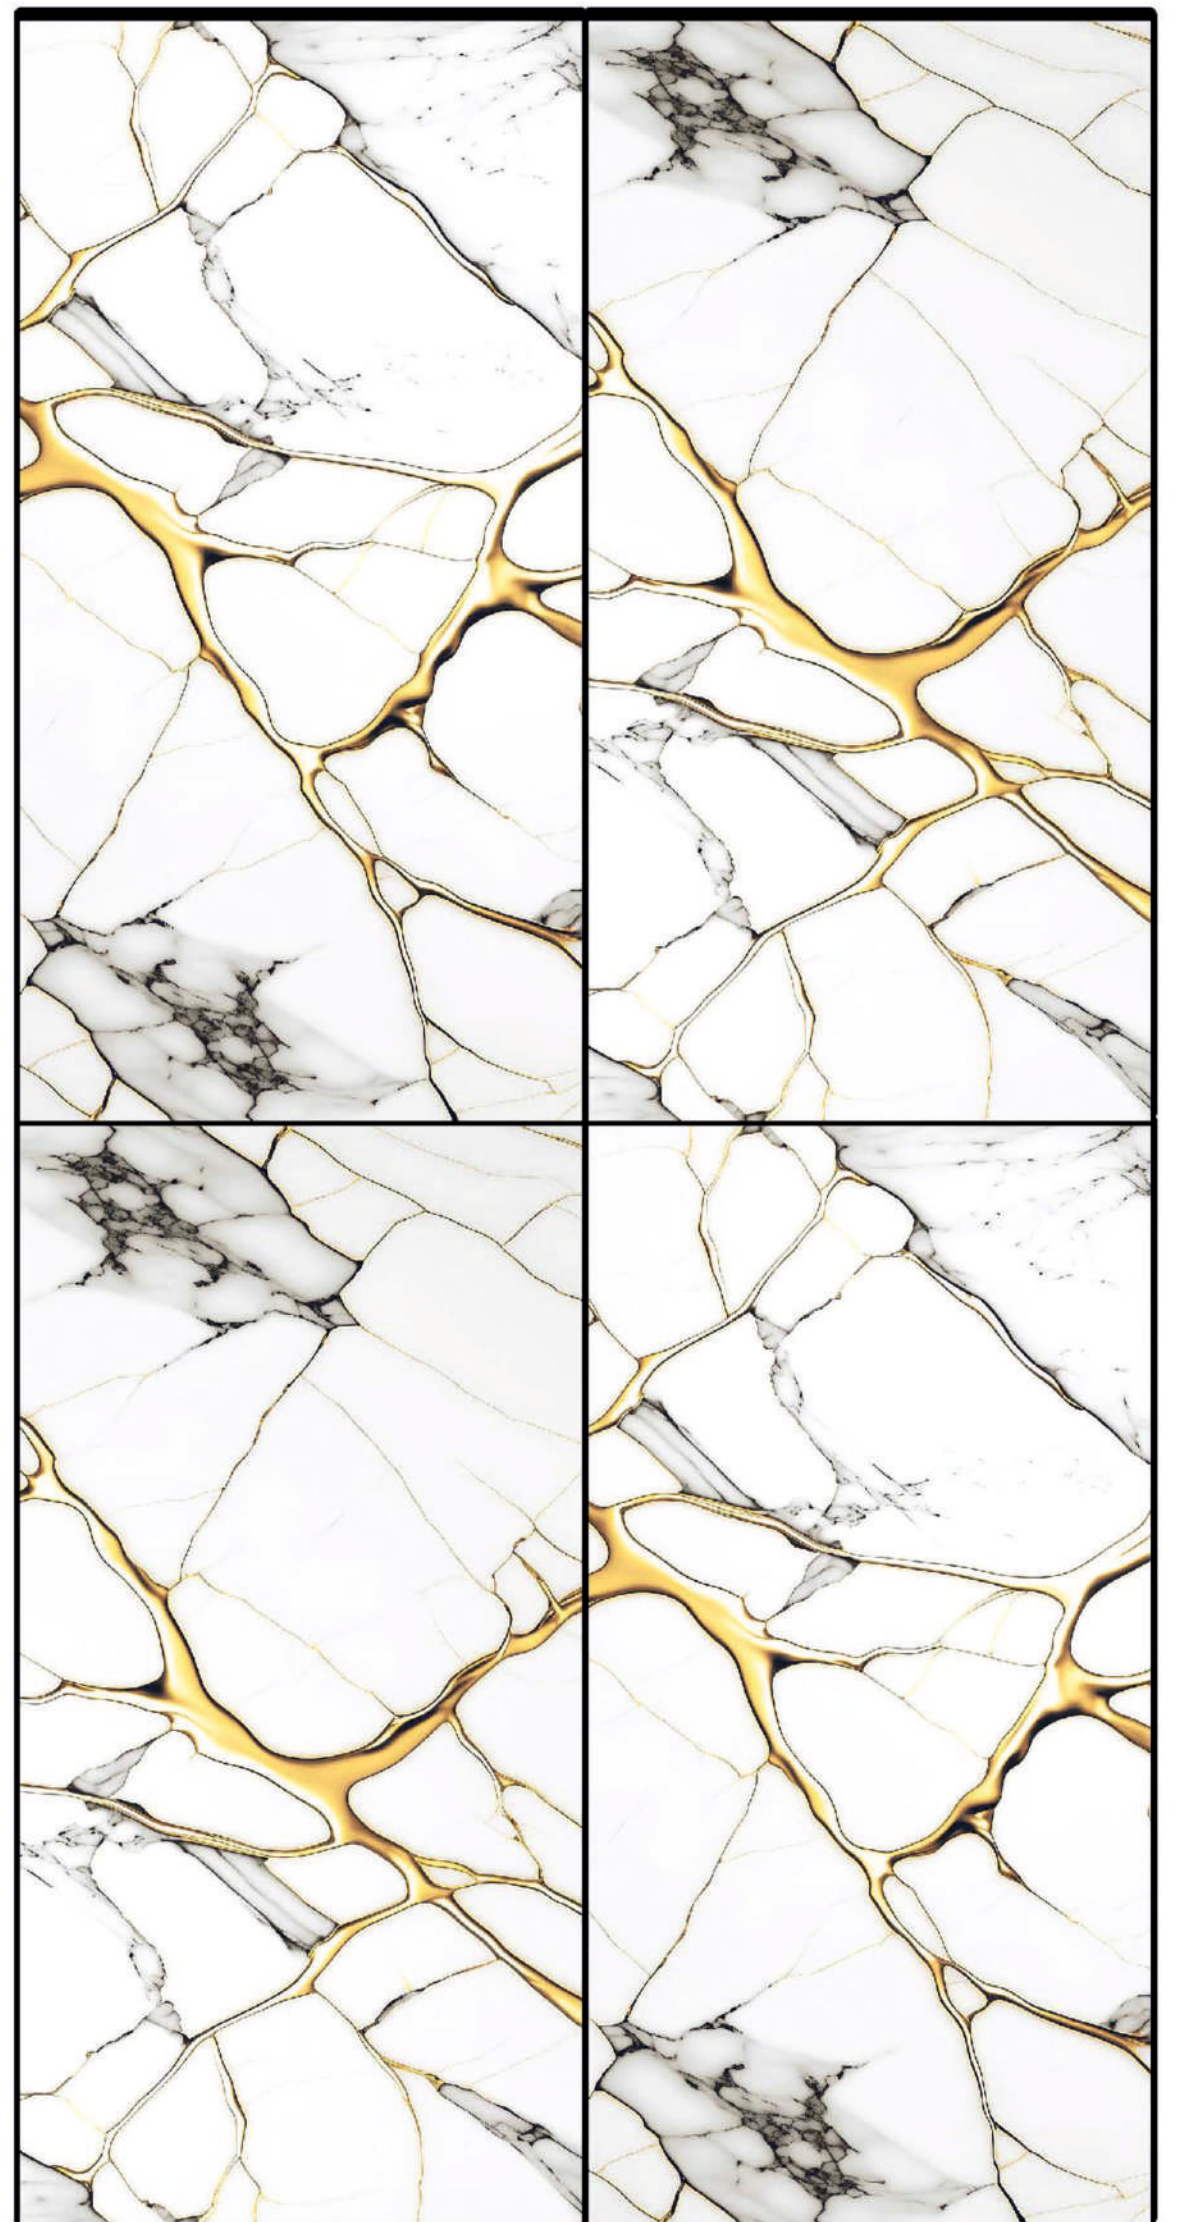

MULTI
Gold

Greviton
SURFACE LLP

SIZE

600x1200 mm

SURFACE:- GLOSSY

RANDOM:- 02

DESIGN:- AMICA GREY

- HIGH STRENGTH
- ECO FRIENDLY
- EASY TO CLEAN
- CHEMICAL RESISTANT

www.grevitonsurface.com