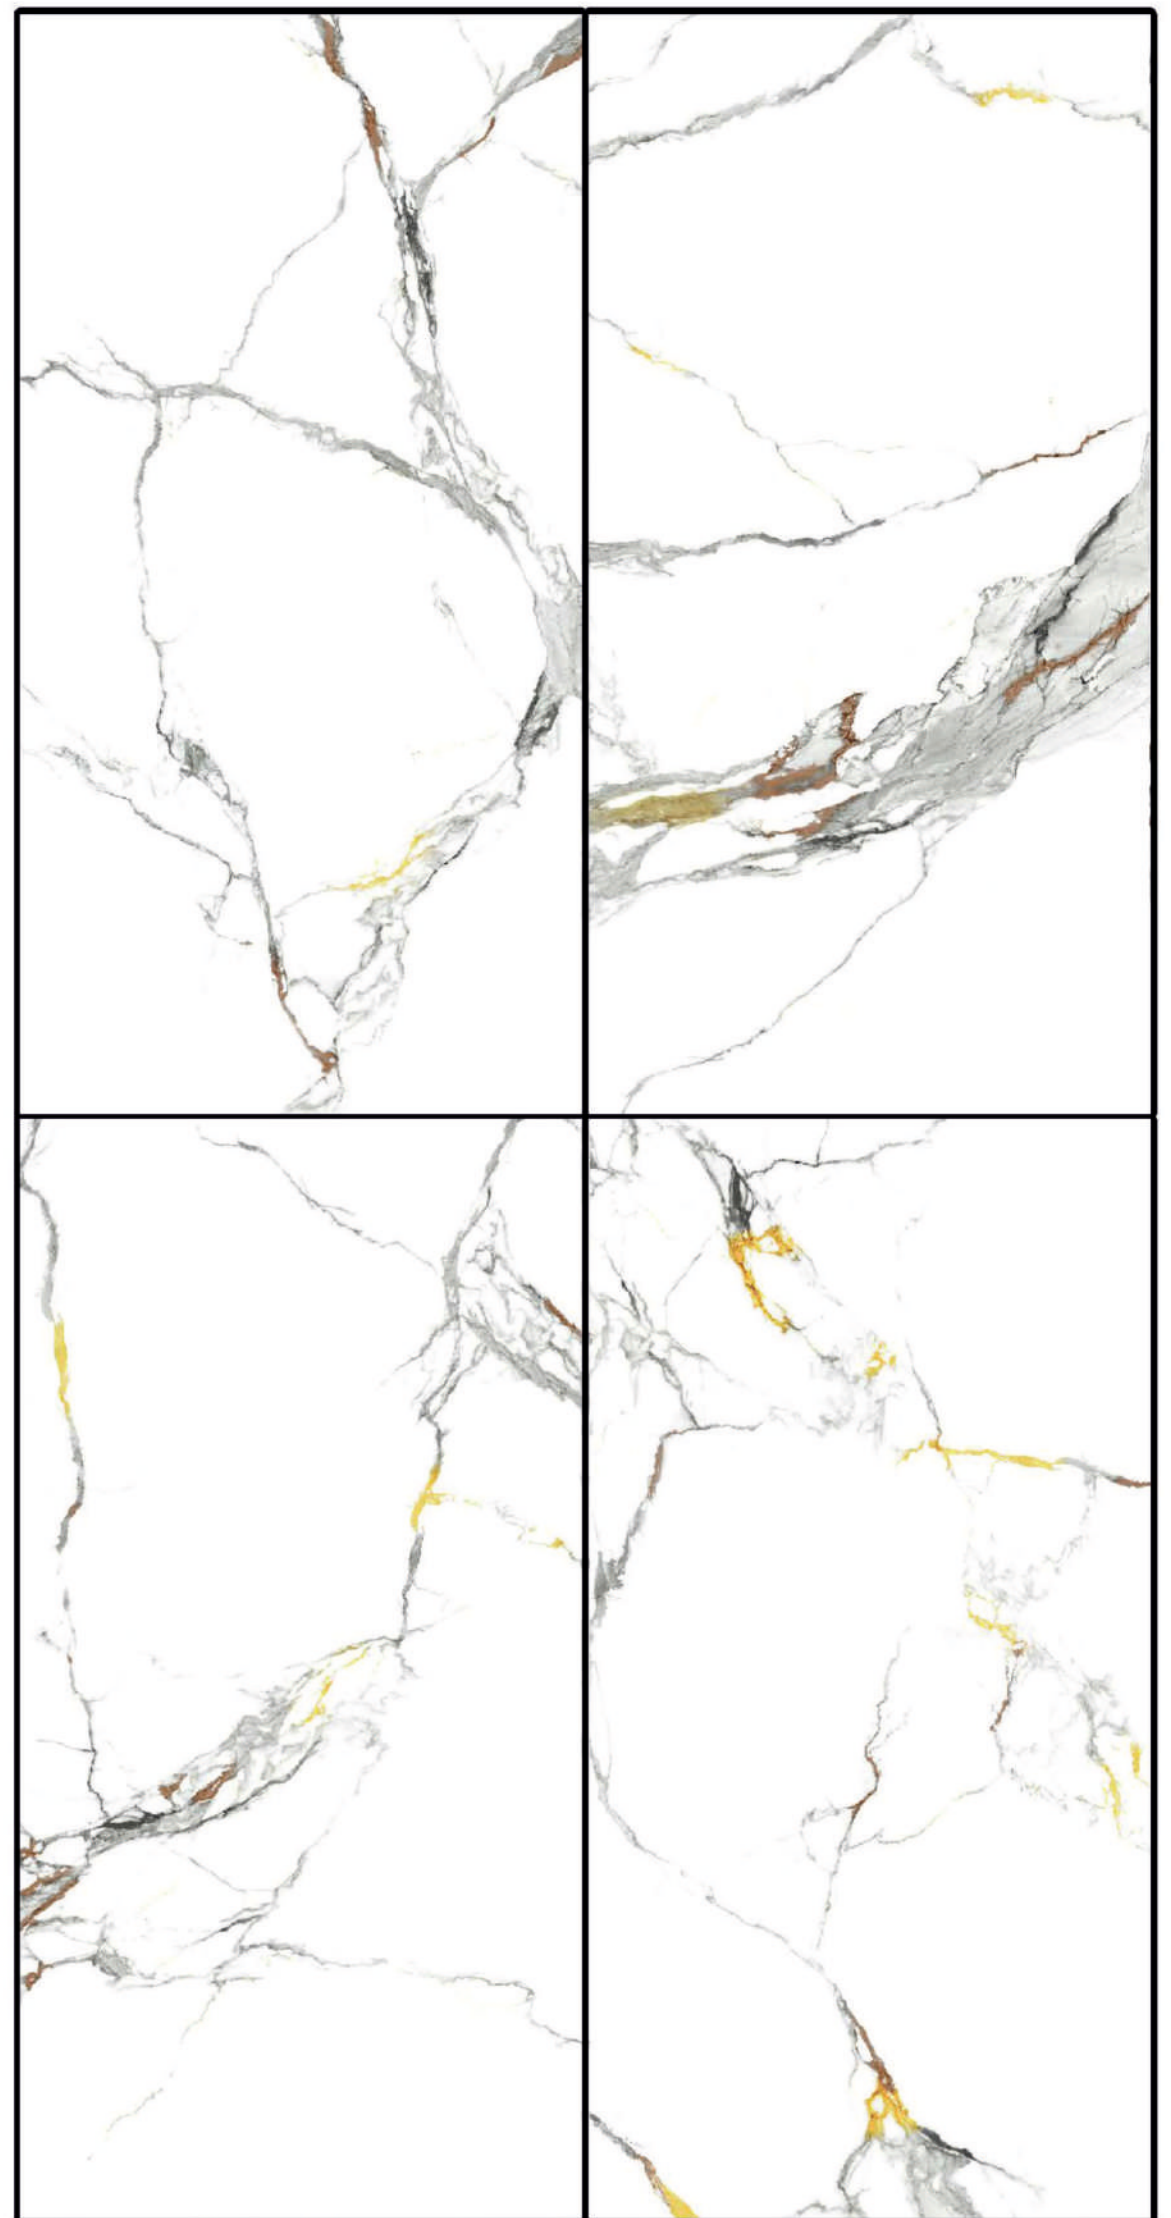

MULTI
Gold

Greviton
SURFACE LLP

SIZE

600x1200 mm

SURFACE:- GLOSSY

RANDOM:- 08

DESIGN:- CAMILA STATUARIO

- HIGH STRENGTH
- ECO FRIENDLY
- EASY TO CLEAN
- CHEMICAL RESISTANT

www.grevitonsurface.com