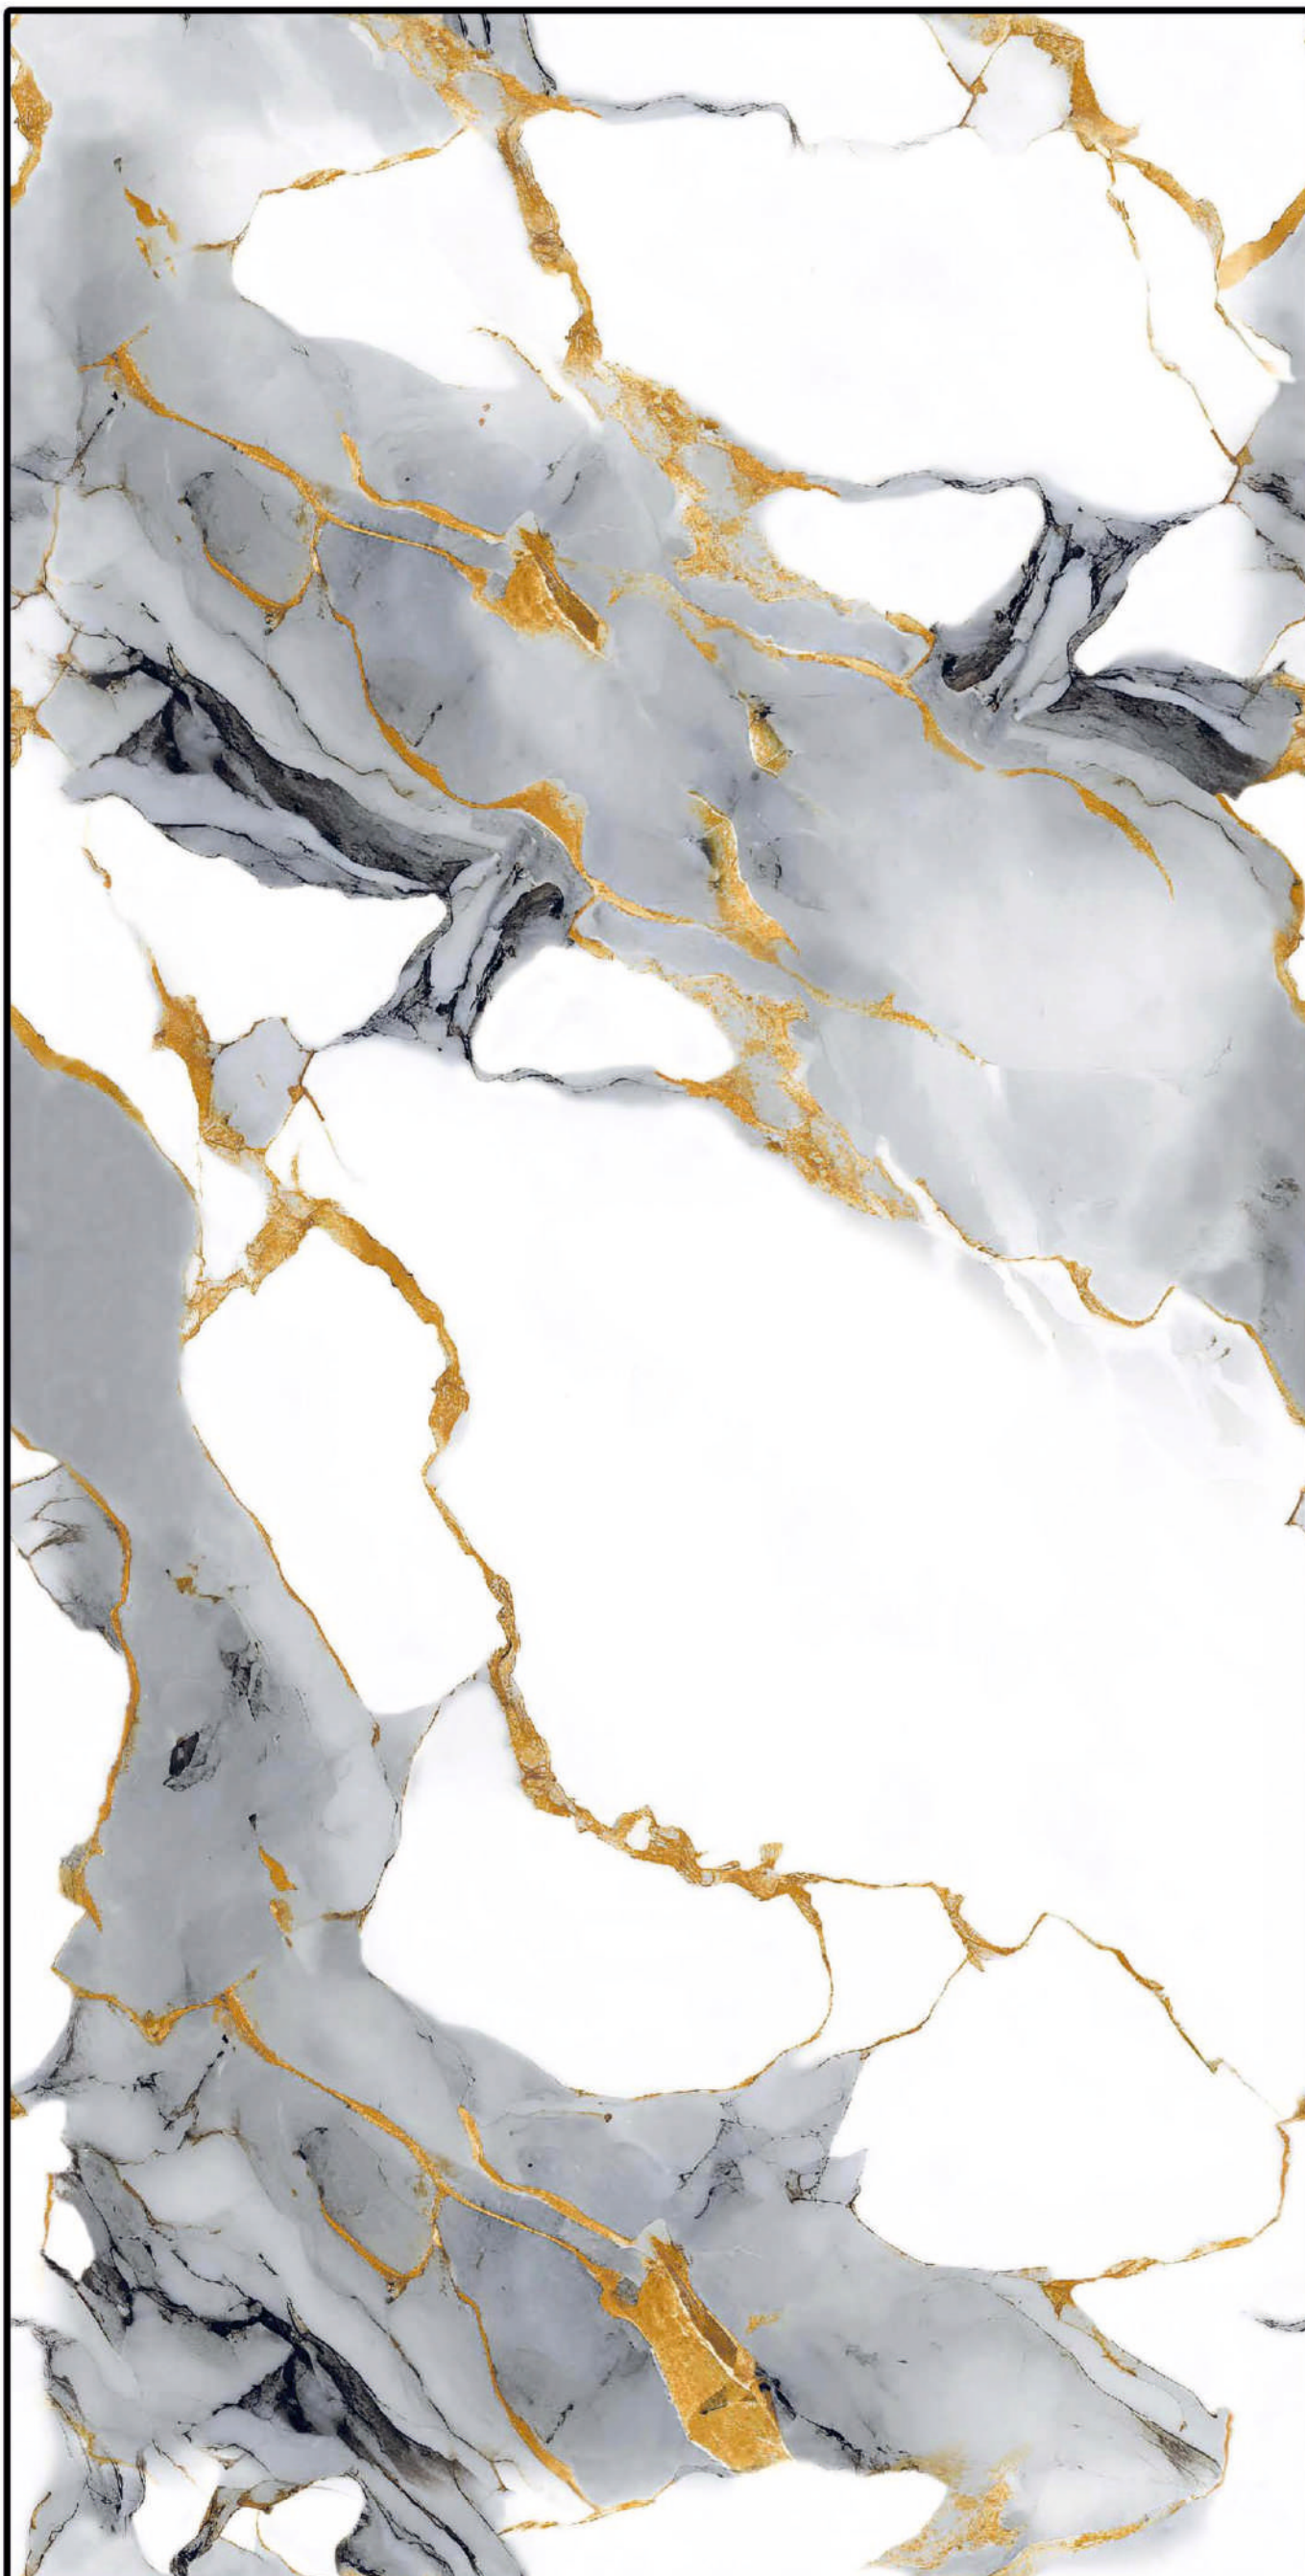

-  HIGH STRENGTH
-  ECO FRIENDLY
-  EASY TO CLEAN
-  CHEMICAL RESISTANT

www.grevitonsurface.com

MULTI
Gold

Greviton
SURFACE LLP

SIZE

600x1200 mm

SURFACE:- GLOSSY

RANDOM:- 04