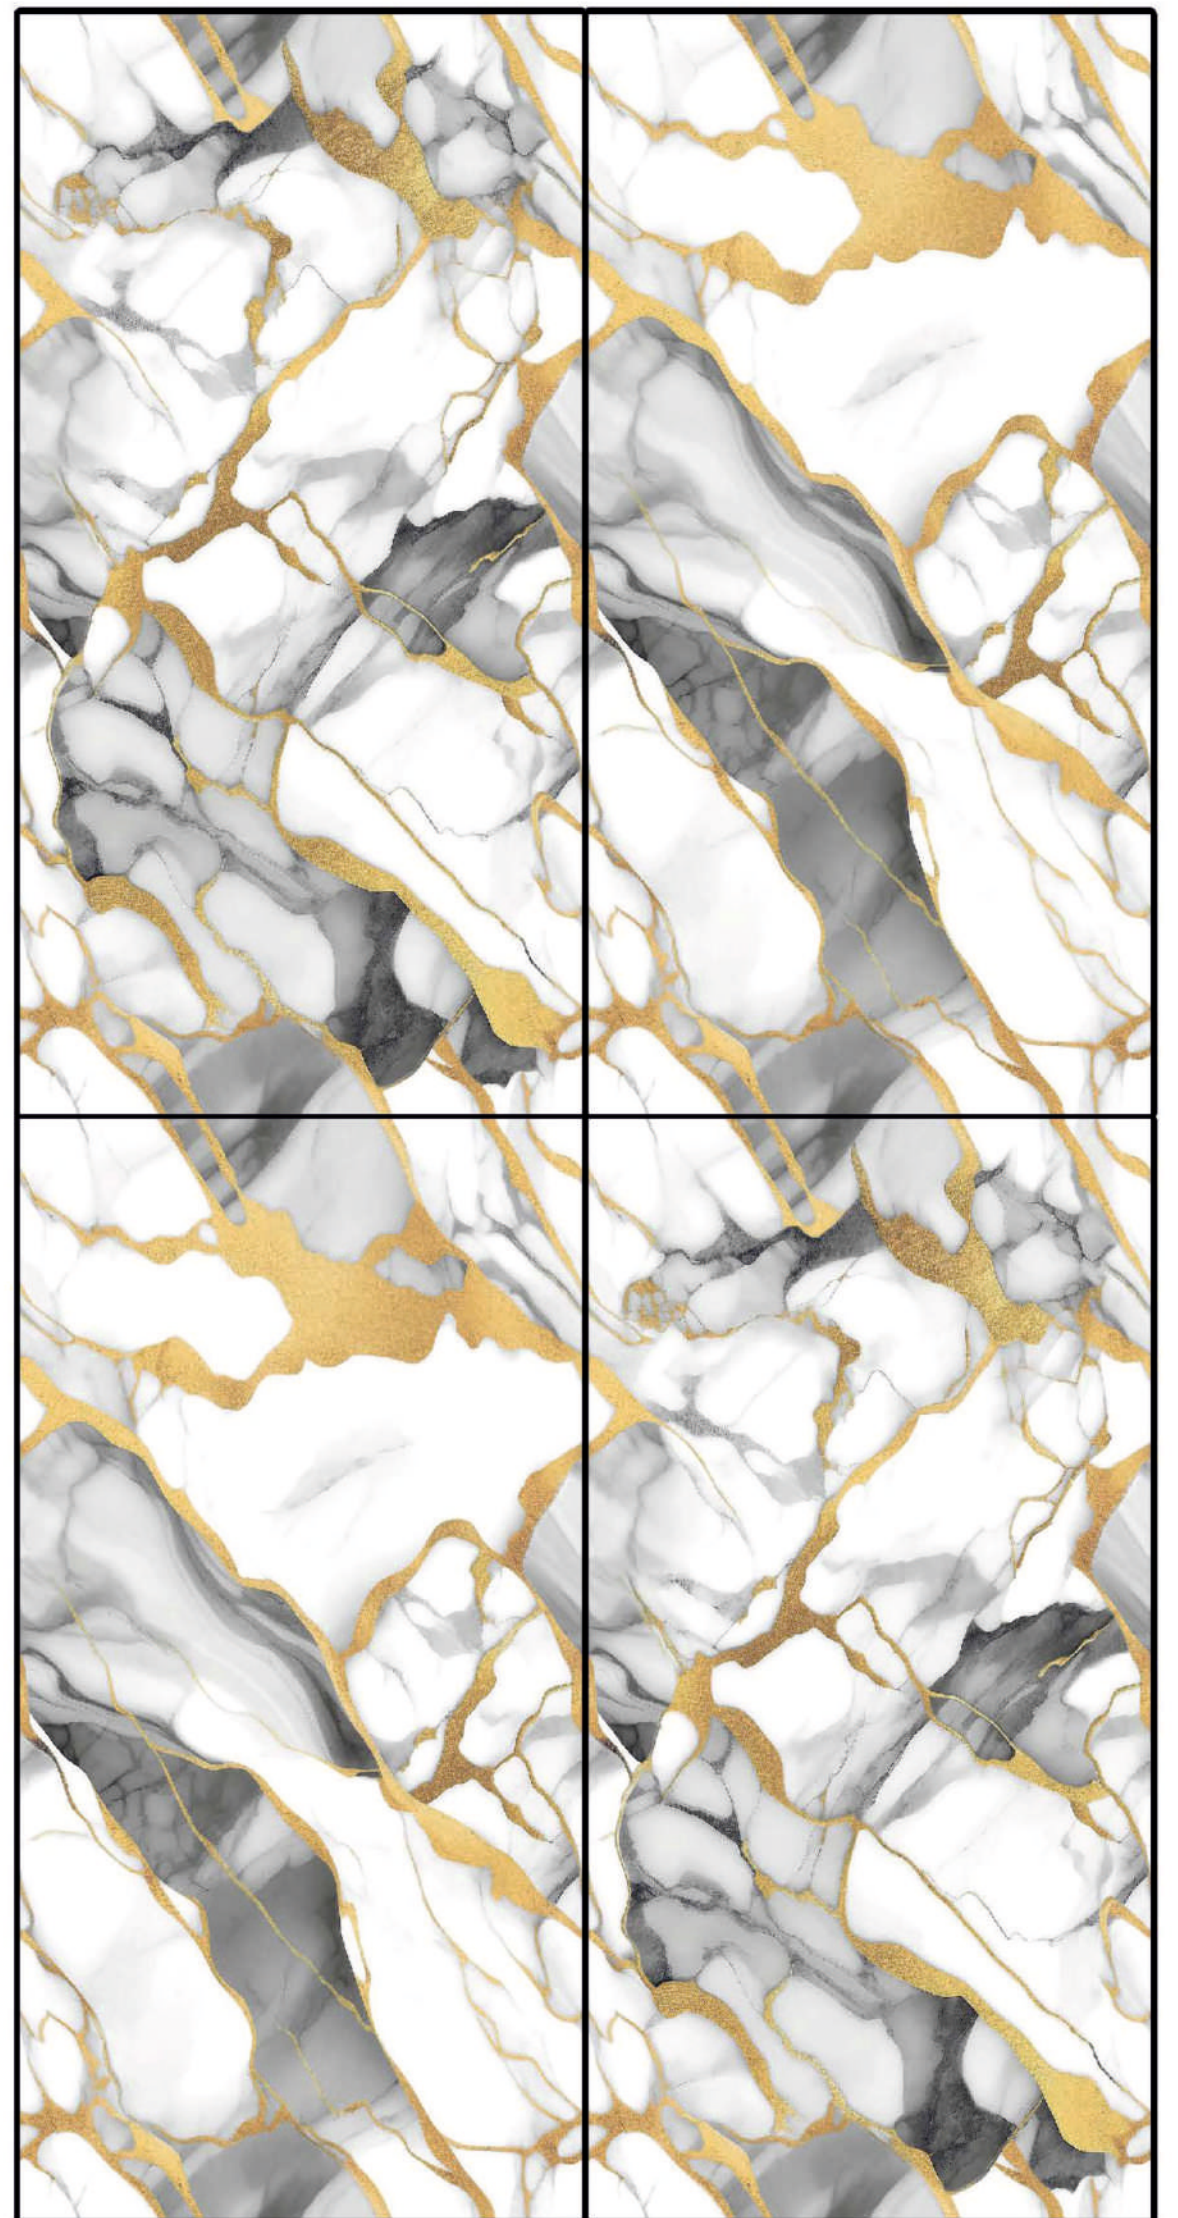

MULTI
Gold

Greviton
SURFACE LLP

SIZE

600x1200 mm

SURFACE:- GLOSSY

RANDOM:- 02

DESIGN:- ROMAN GREY ENDLESS

- HIGH STRENGTH
- ECO FRIENDLY
- EASY TO CLEAN
- CHEMICAL RESISTANT

www.grevitonsurface.com