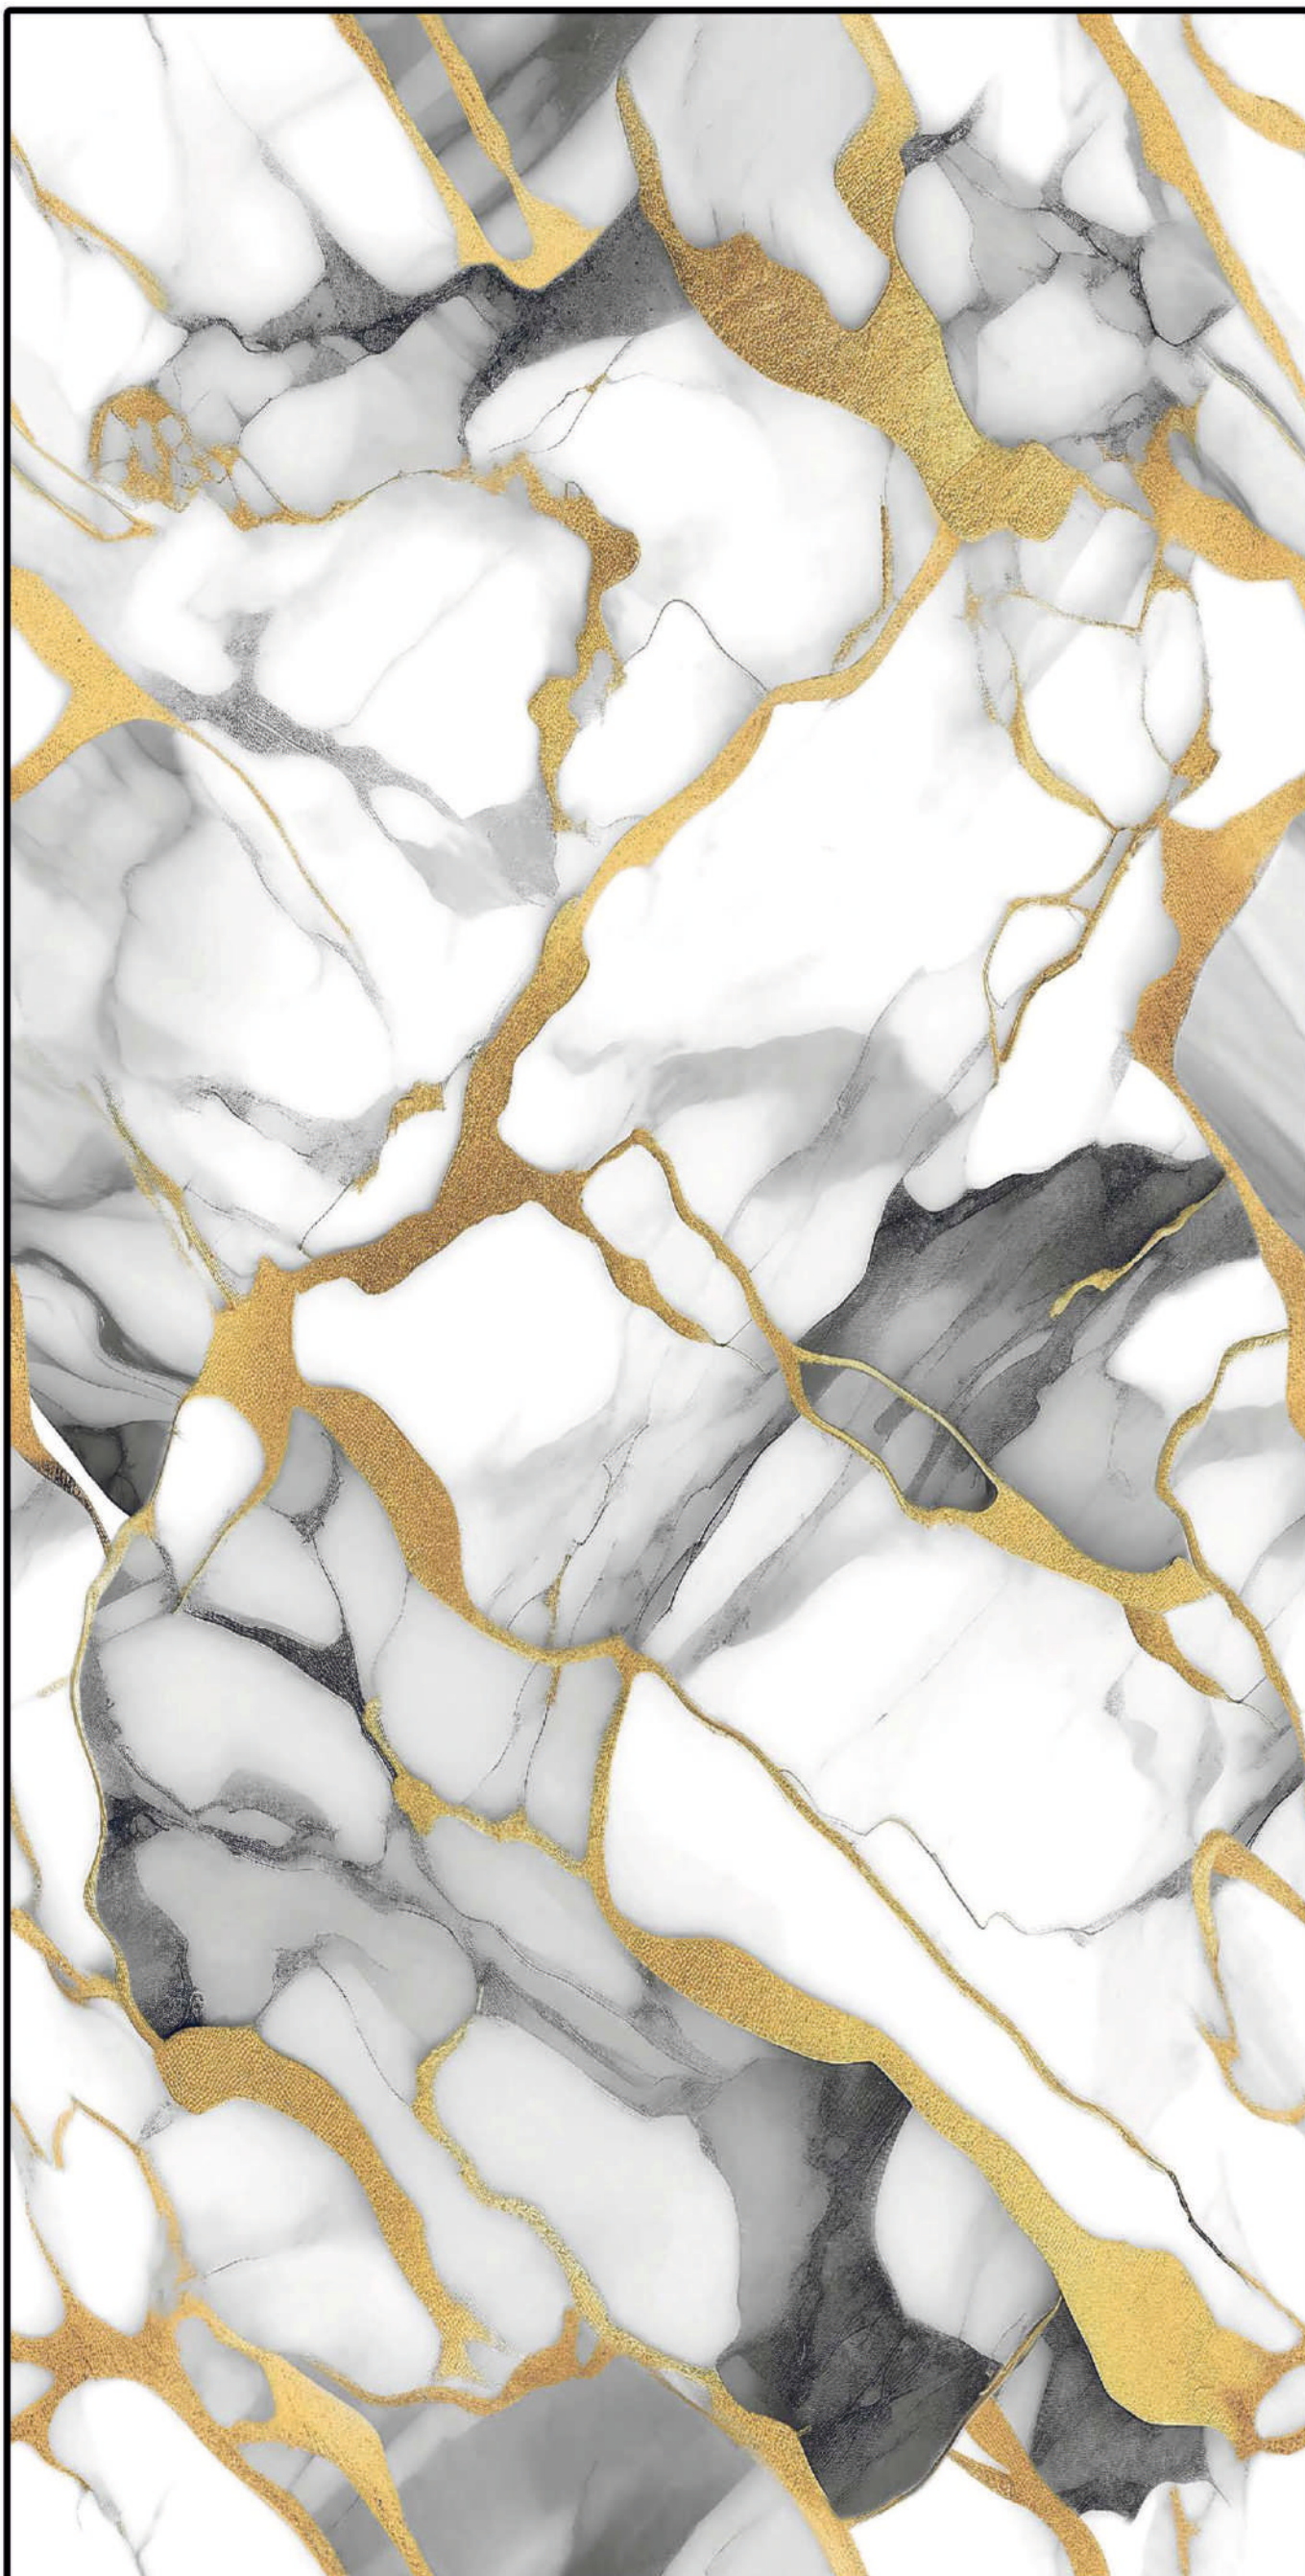

MULTI
Gold

Greviton
SURFACE LLP

SIZE

600x1200 mm

SURFACE:- GLOSSY

RANDOM:- 02

DESIGN:- ROMAN GREY ENDLESS

- HIGH STRENGTH
- ECO FRIENDLY
- EASY TO CLEAN
- CHEMICAL RESISTANT

www.grevitonsurface.com