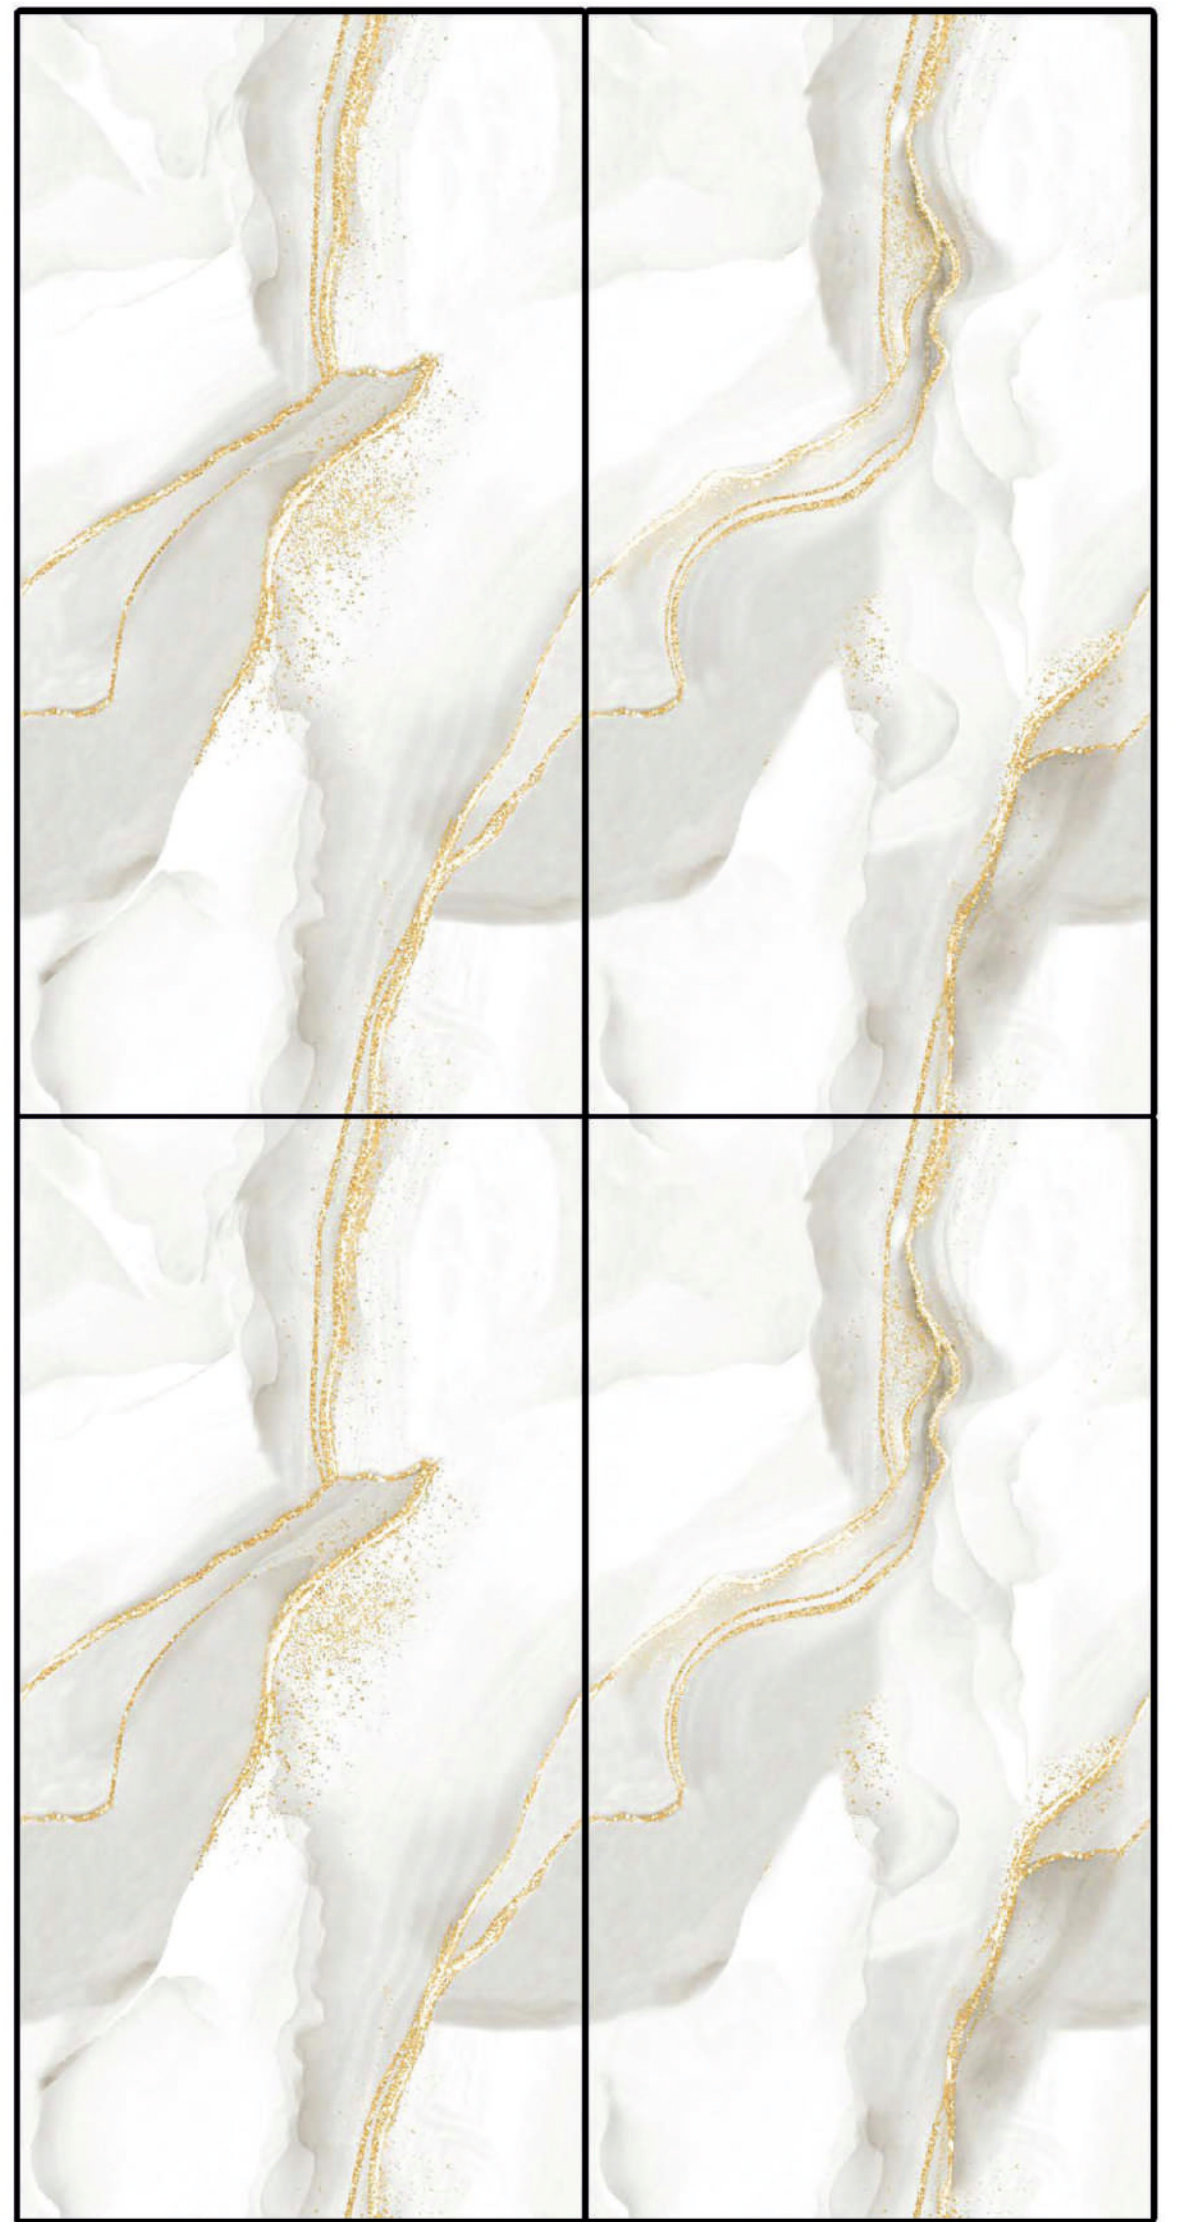

MULTI
Gold

Greviton
SURFACE LLP

SIZE

600x1200 mm

SURFACE:- GLOSSY

RANDOM:- 02

DESIGN:- TURKISH WAVES ENDLESS

- HIGH STRENGTH
- ECO FRIENDLY
- EASY TO CLEAN
- CHEMICAL RESISTANT

www.grevitonsurface.com