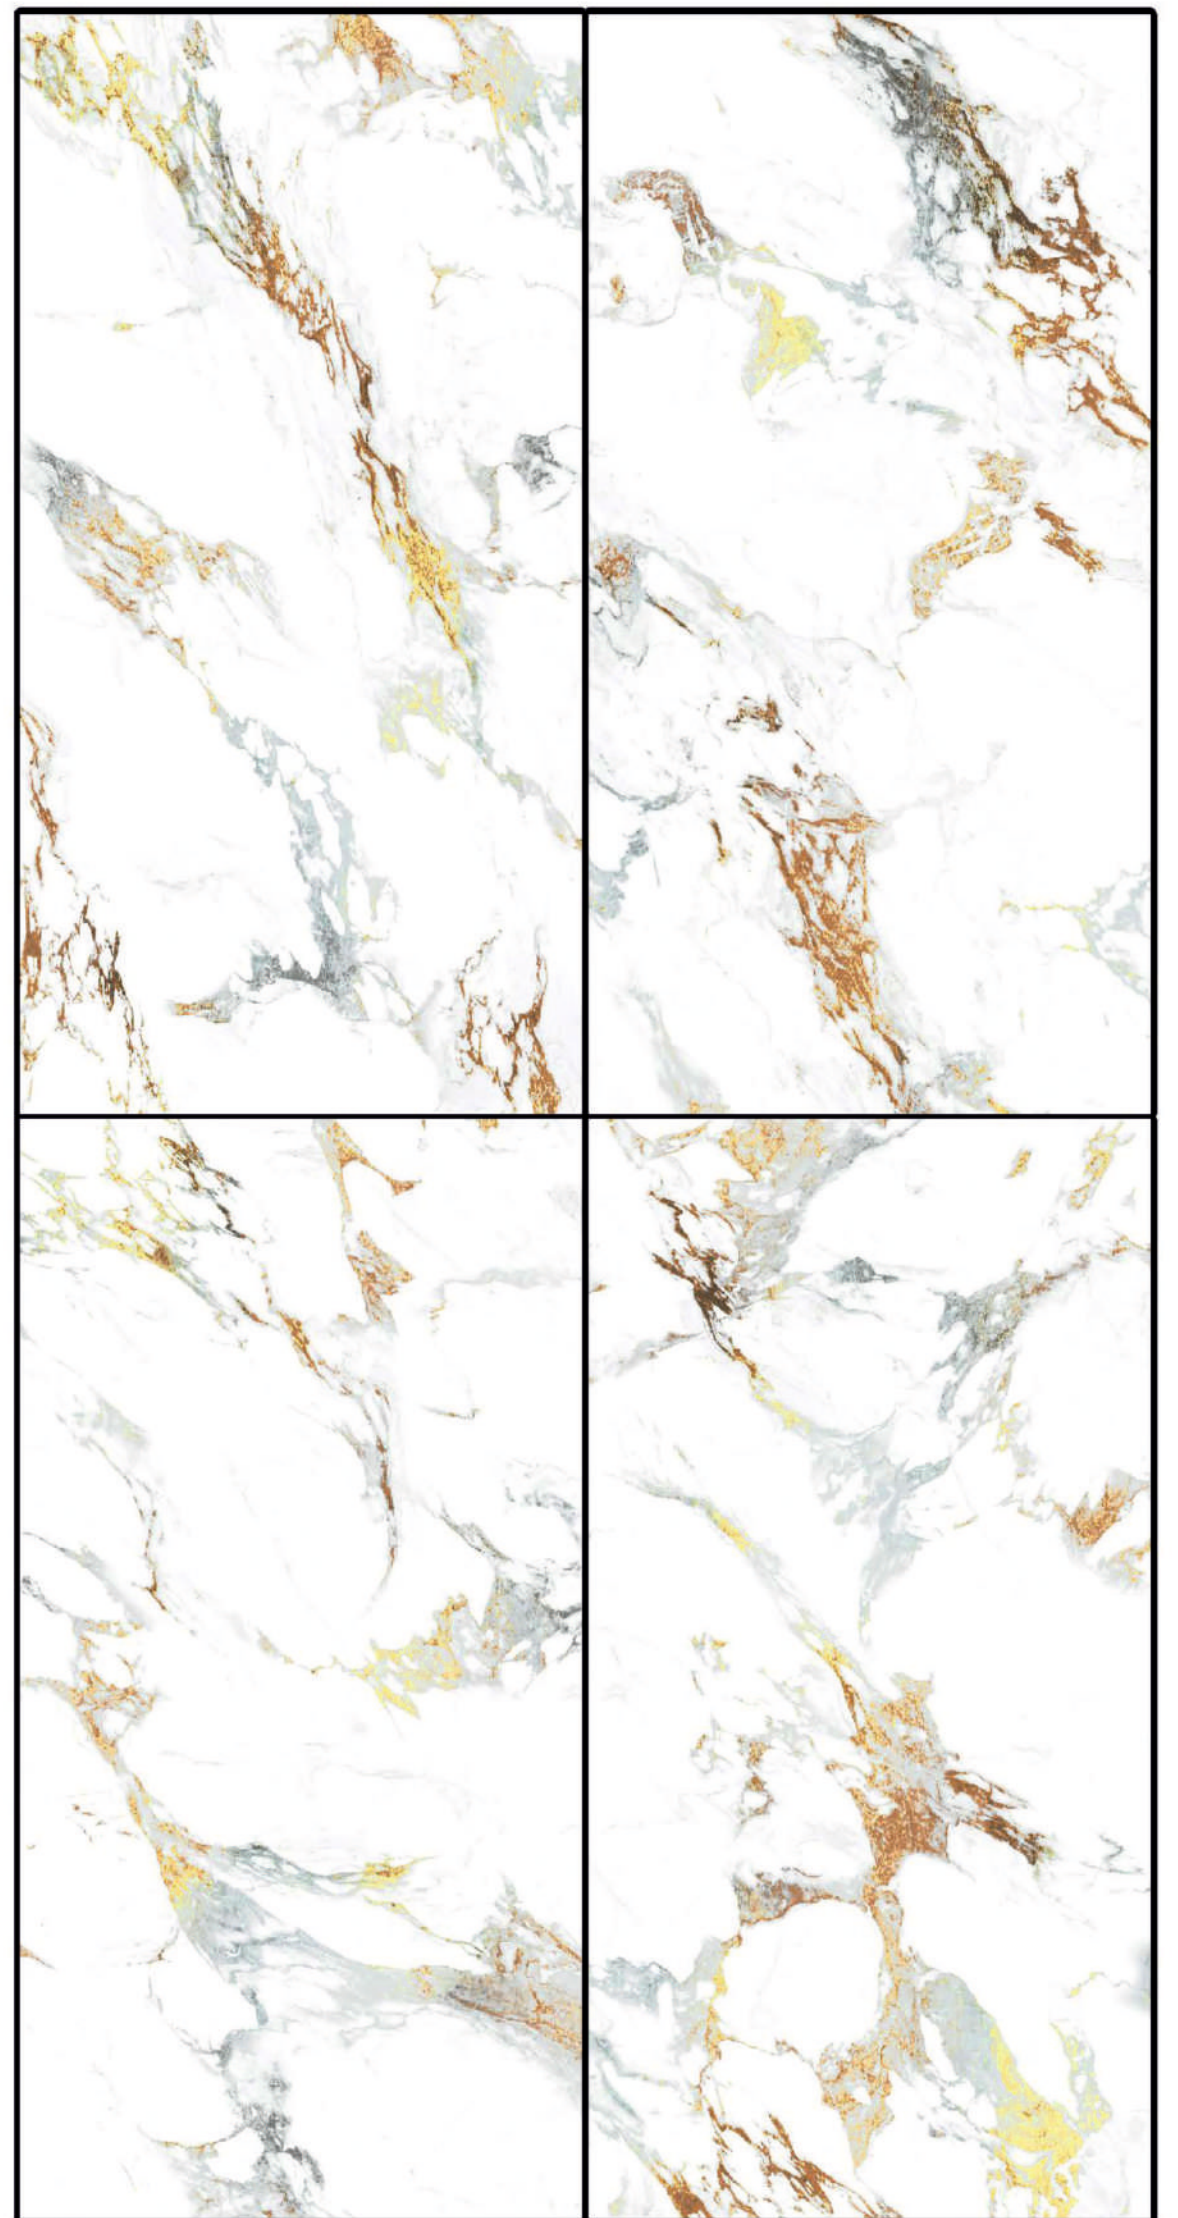

MULTI
Gold

Greviton
SURFACE LLP

SIZE

600x1200 mm

SURFACE:- GLOSSY

RANDOM:- 04

DESIGN:- STATUARIO RICHMOND

- HIGH STRENGTH
- ECO FRIENDLY
- EASY TO CLEAN
- CHEMICAL RESISTANT

www.grevitonsurface.com