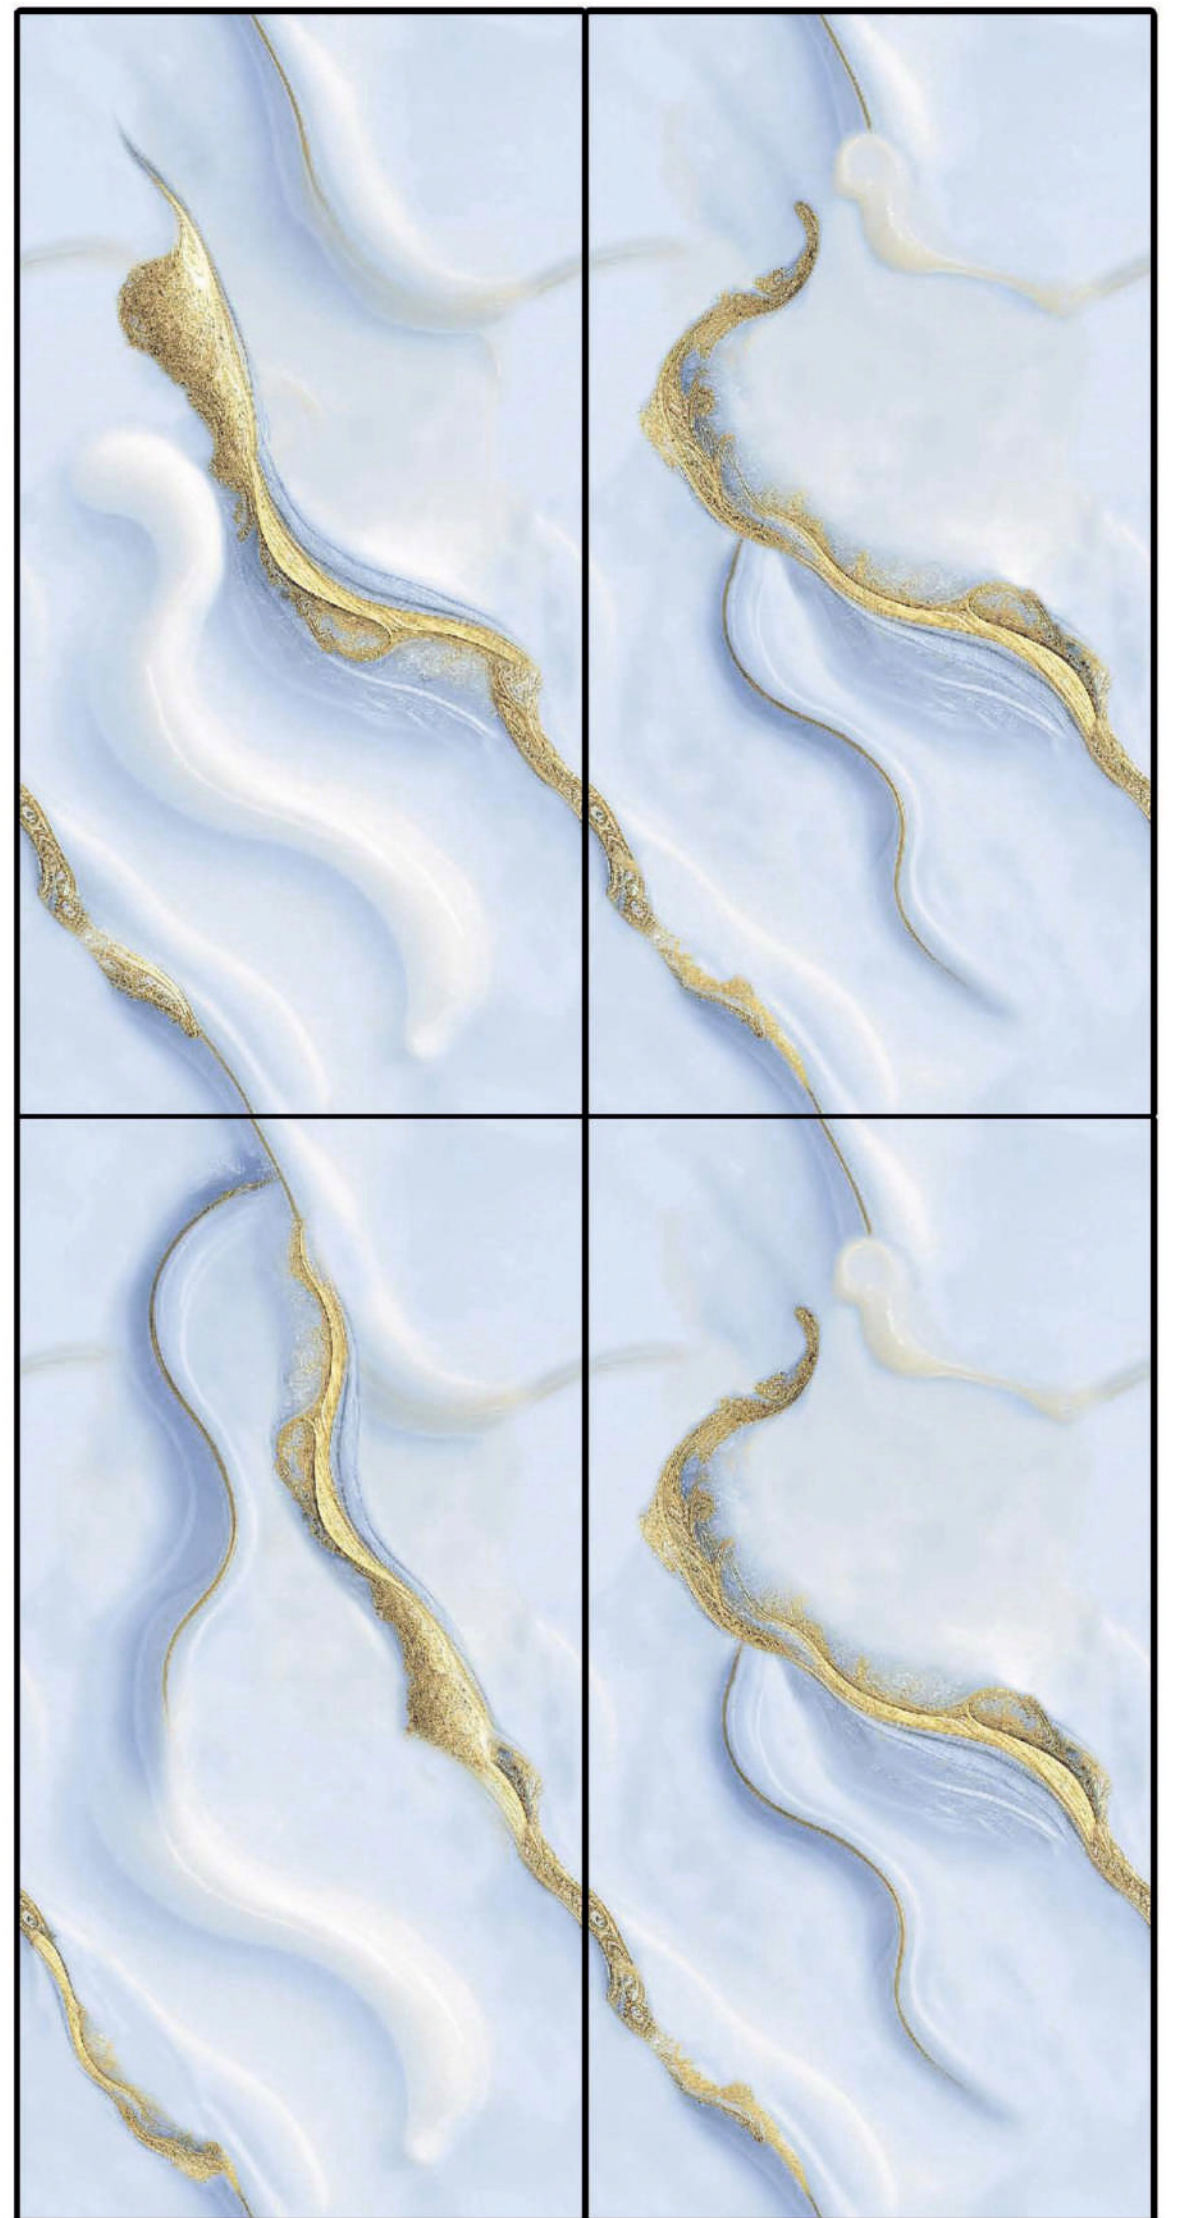

RANDOM:- 02

DESIGN:- AQUA ROMAN ENDLESS

-  HIGH STRENGTH
-  ECO FRIENDLY
-  EASY TO CLEAN
-  CHEMICAL RESISTANT

www.grevitonsurface.com

MULTI
Gold

Greviton
SURFACE LLP

SIZE

600x1200 mm

SURFACE:- GLOSSY

RANDOM:- 03

DESIGN:- BLUE HORIZON ENDLESS

-  HIGH STRENGTH
-  ECO FRIENDLY
-  EASY TO CLEAN
-  CHEMICAL RESISTANT

www.grevitonsurface.com

MULTI
Gold

Greviton
SURFACE LLP

SIZE