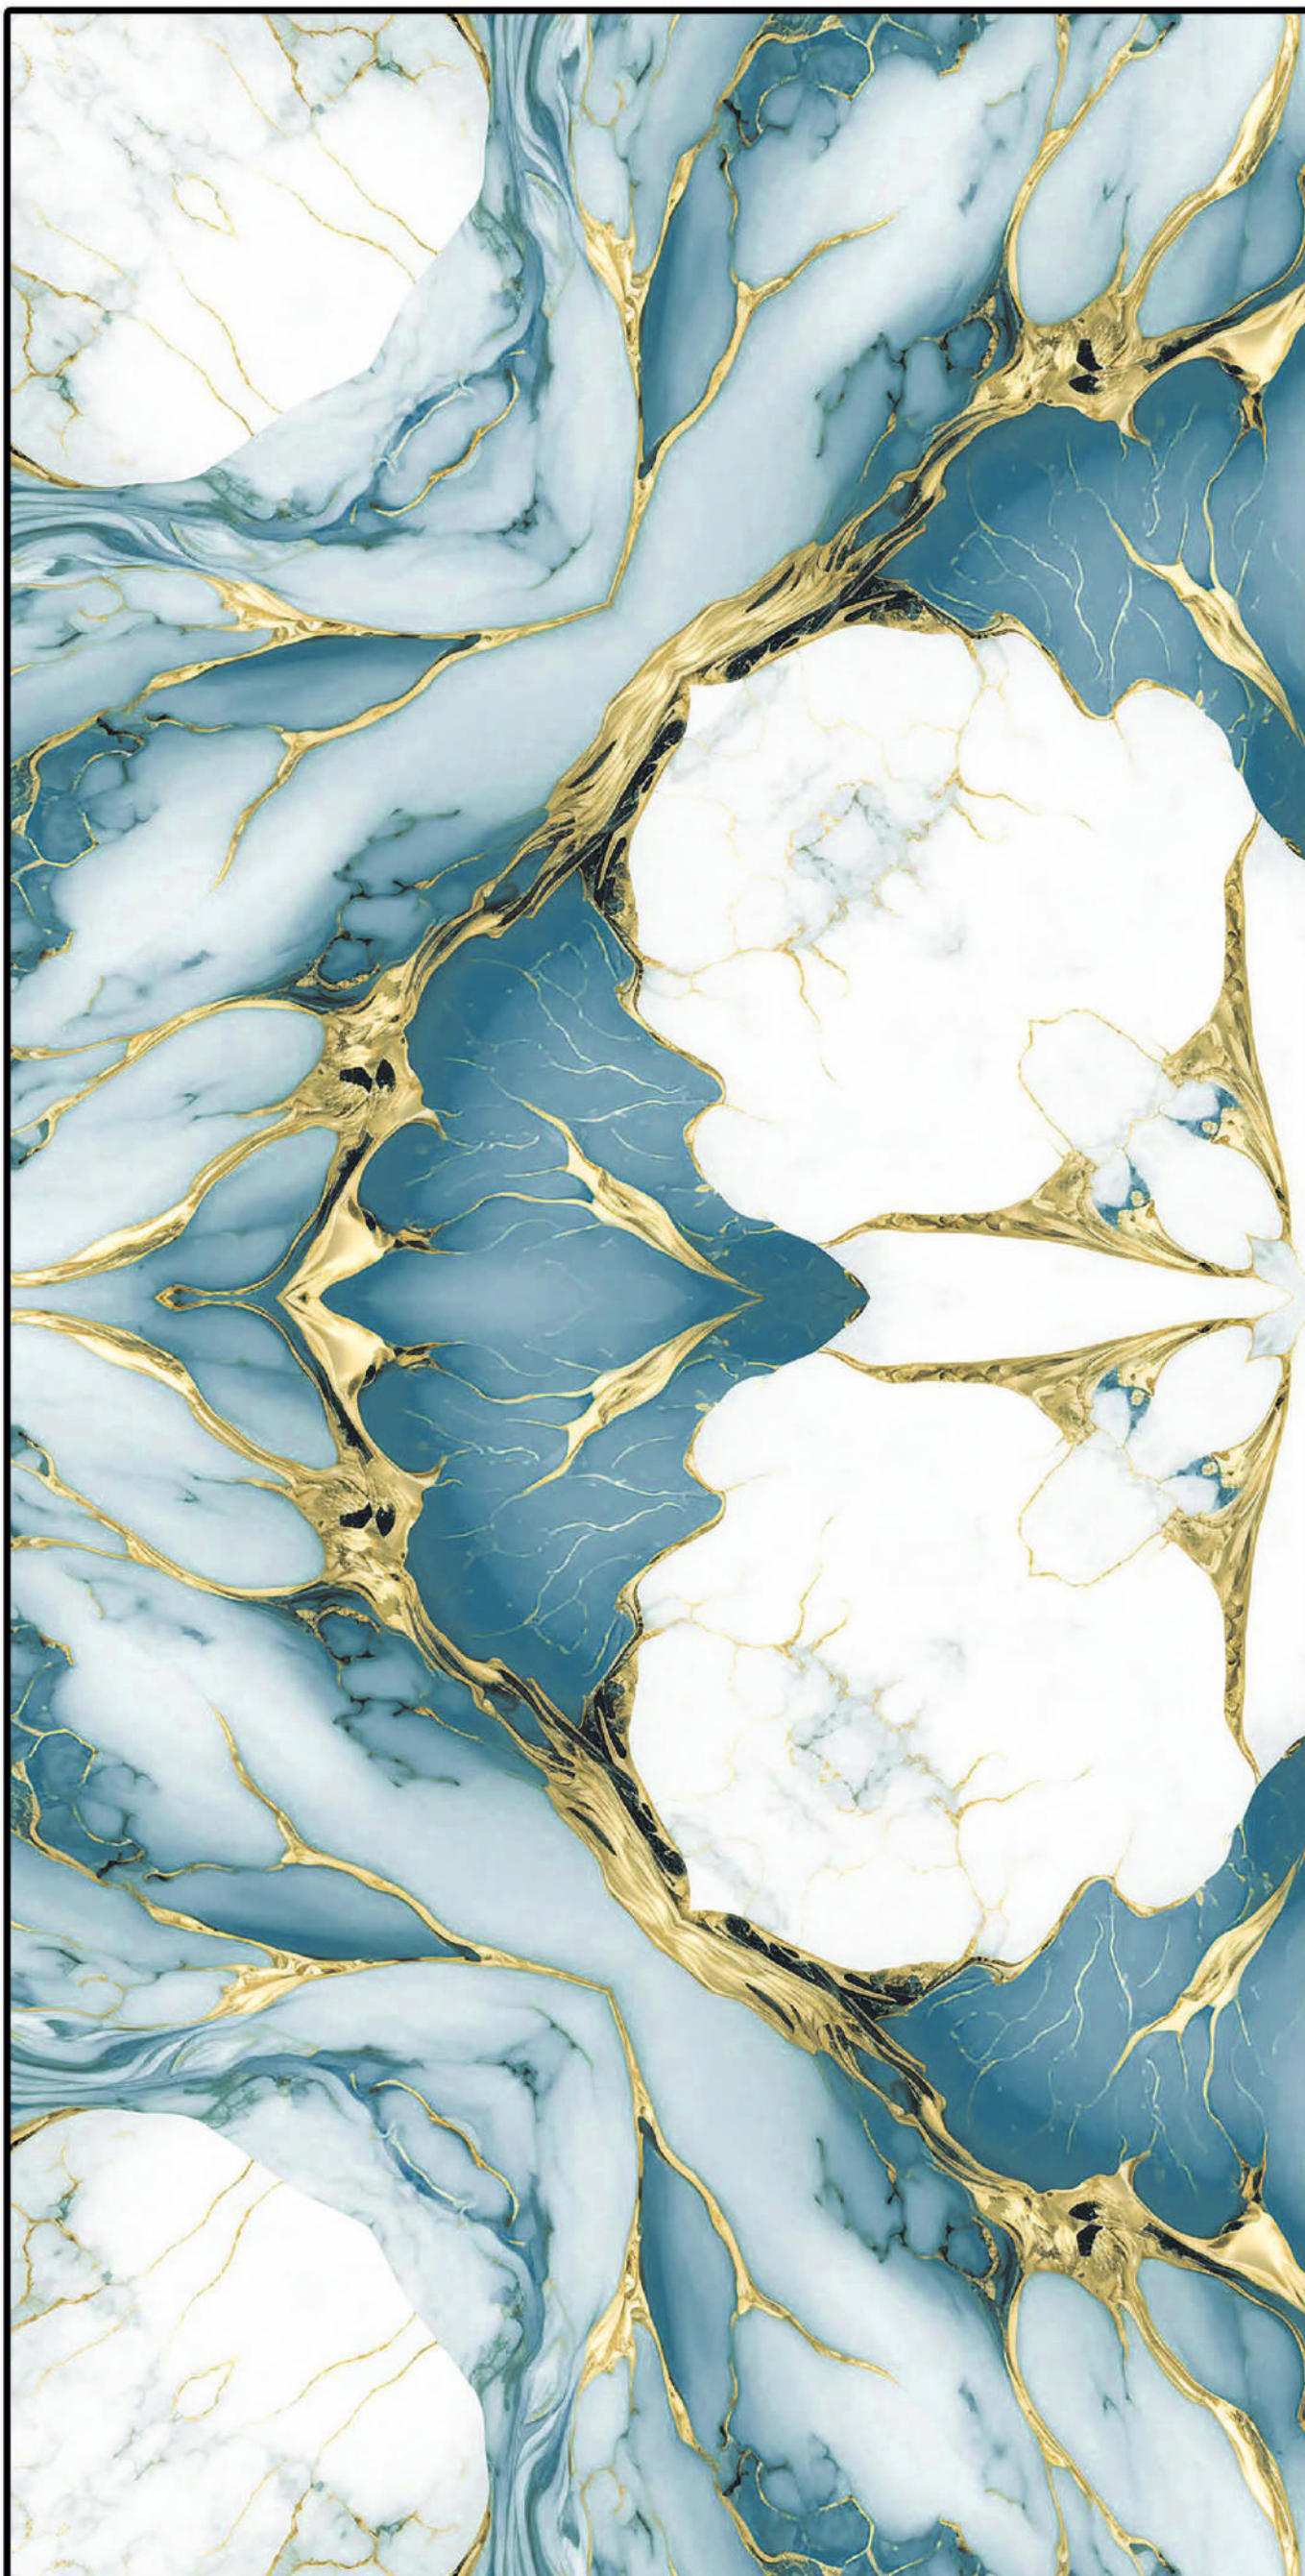

Greviton
SURFACE LLP

-  HIGH STRENGTH
-  ECO FRIENDLY
-  EASY TO CLEAN
-  CHEMICAL RESISTANT

www.grevitonsurface.com

MULTI
Gold

SIZE

600x1200 mm

SURFACE:- GLOSSY

RANDOM:- 01