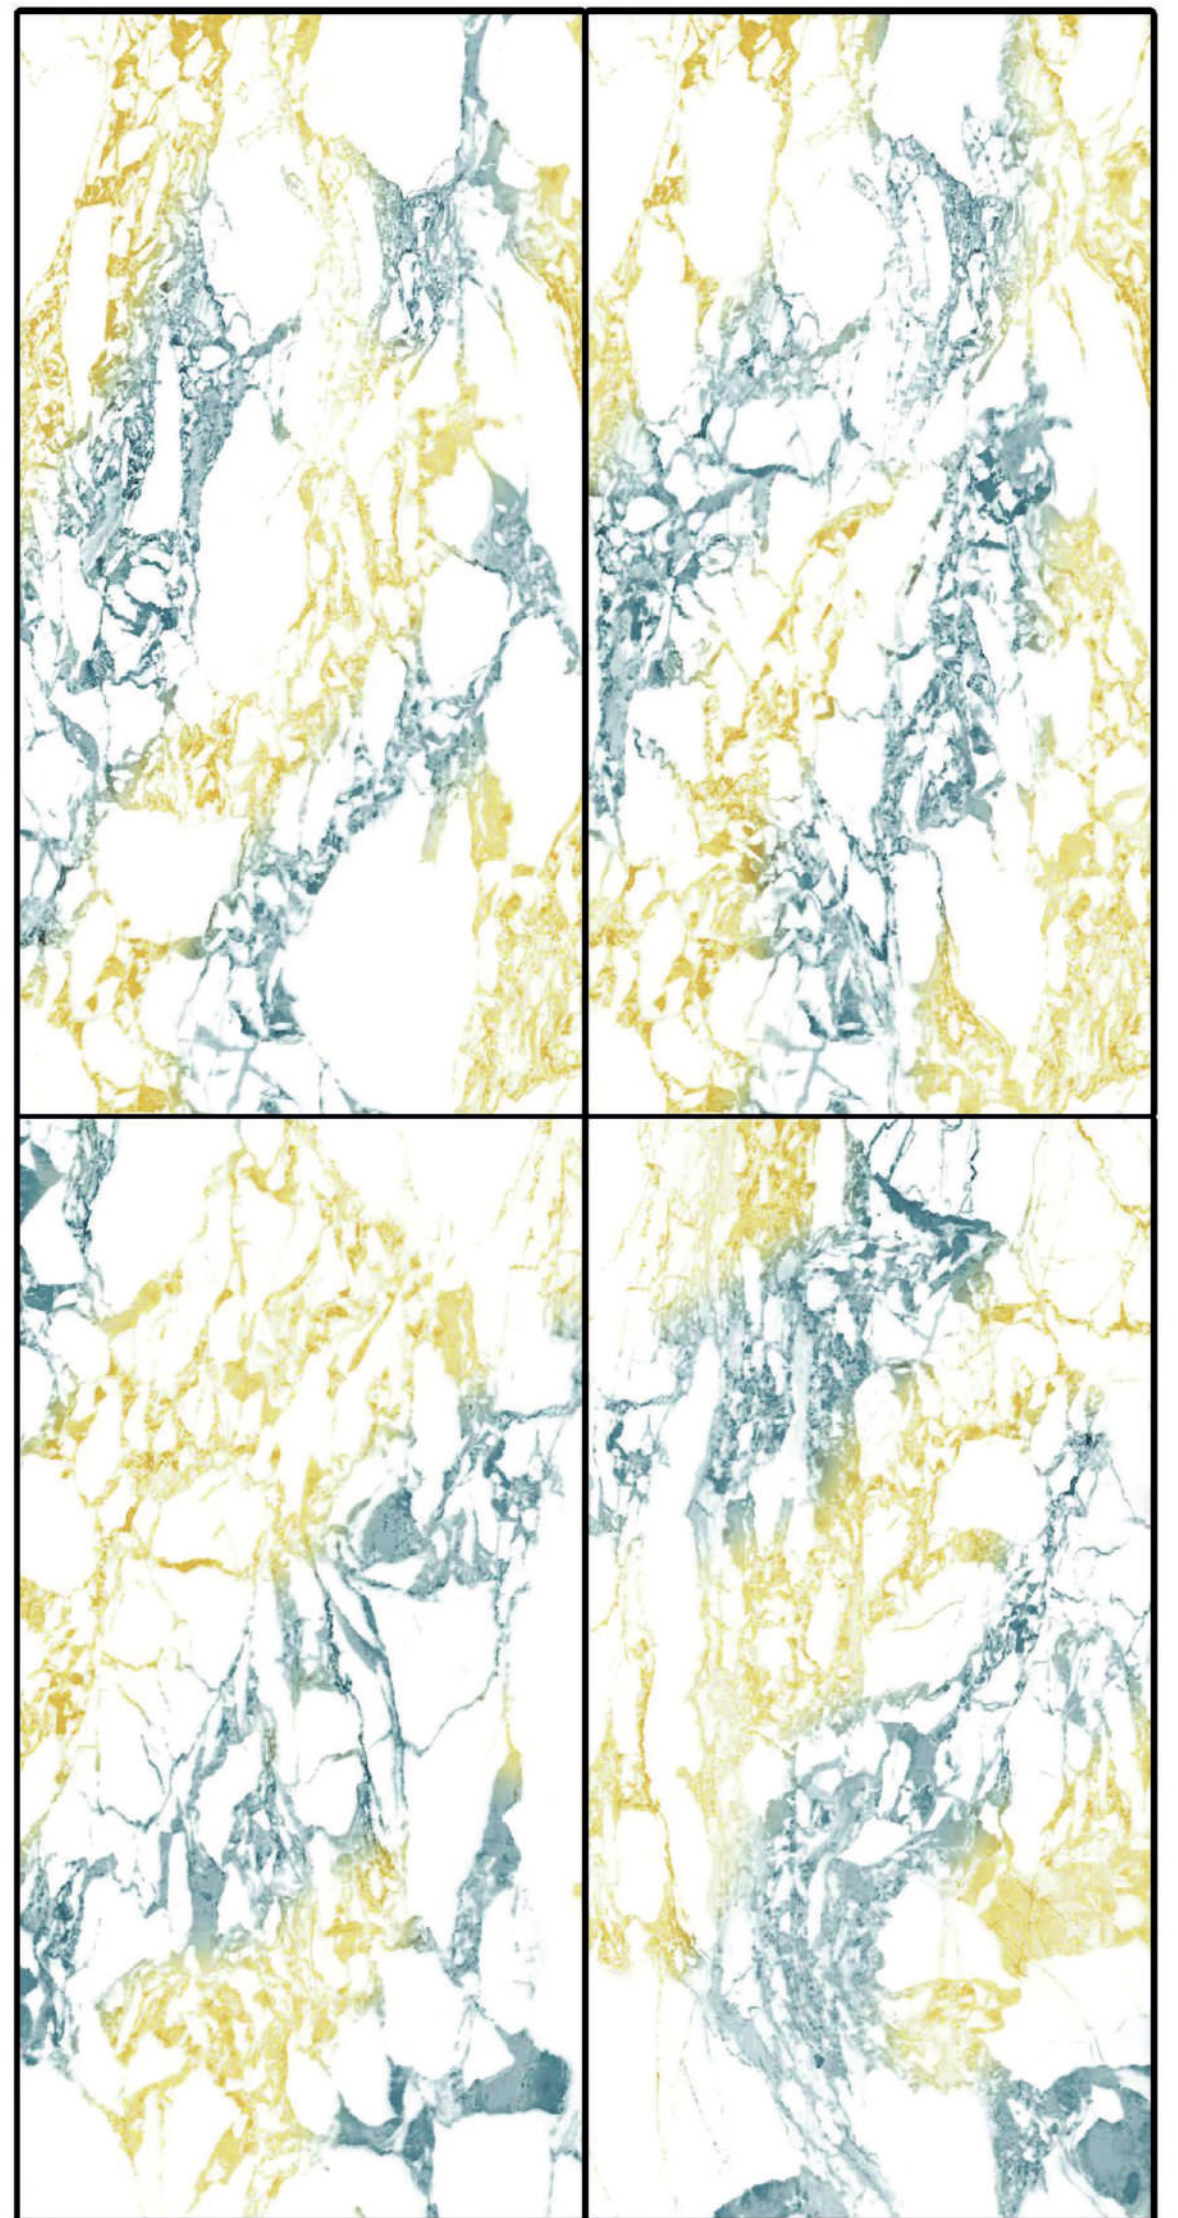

Greviton
SURFACE LLP

SIZE

600x1200 mm

SURFACE:- GLOSSY

RANDOM:- 04

DESIGN:- CRYSTELLA GOLD

-  HIGH STRENGTH
-  ECO FRIENDLY
-  EASY TO CLEAN
-  CHEMICAL RESISTANT

www.grevitonsurface.com