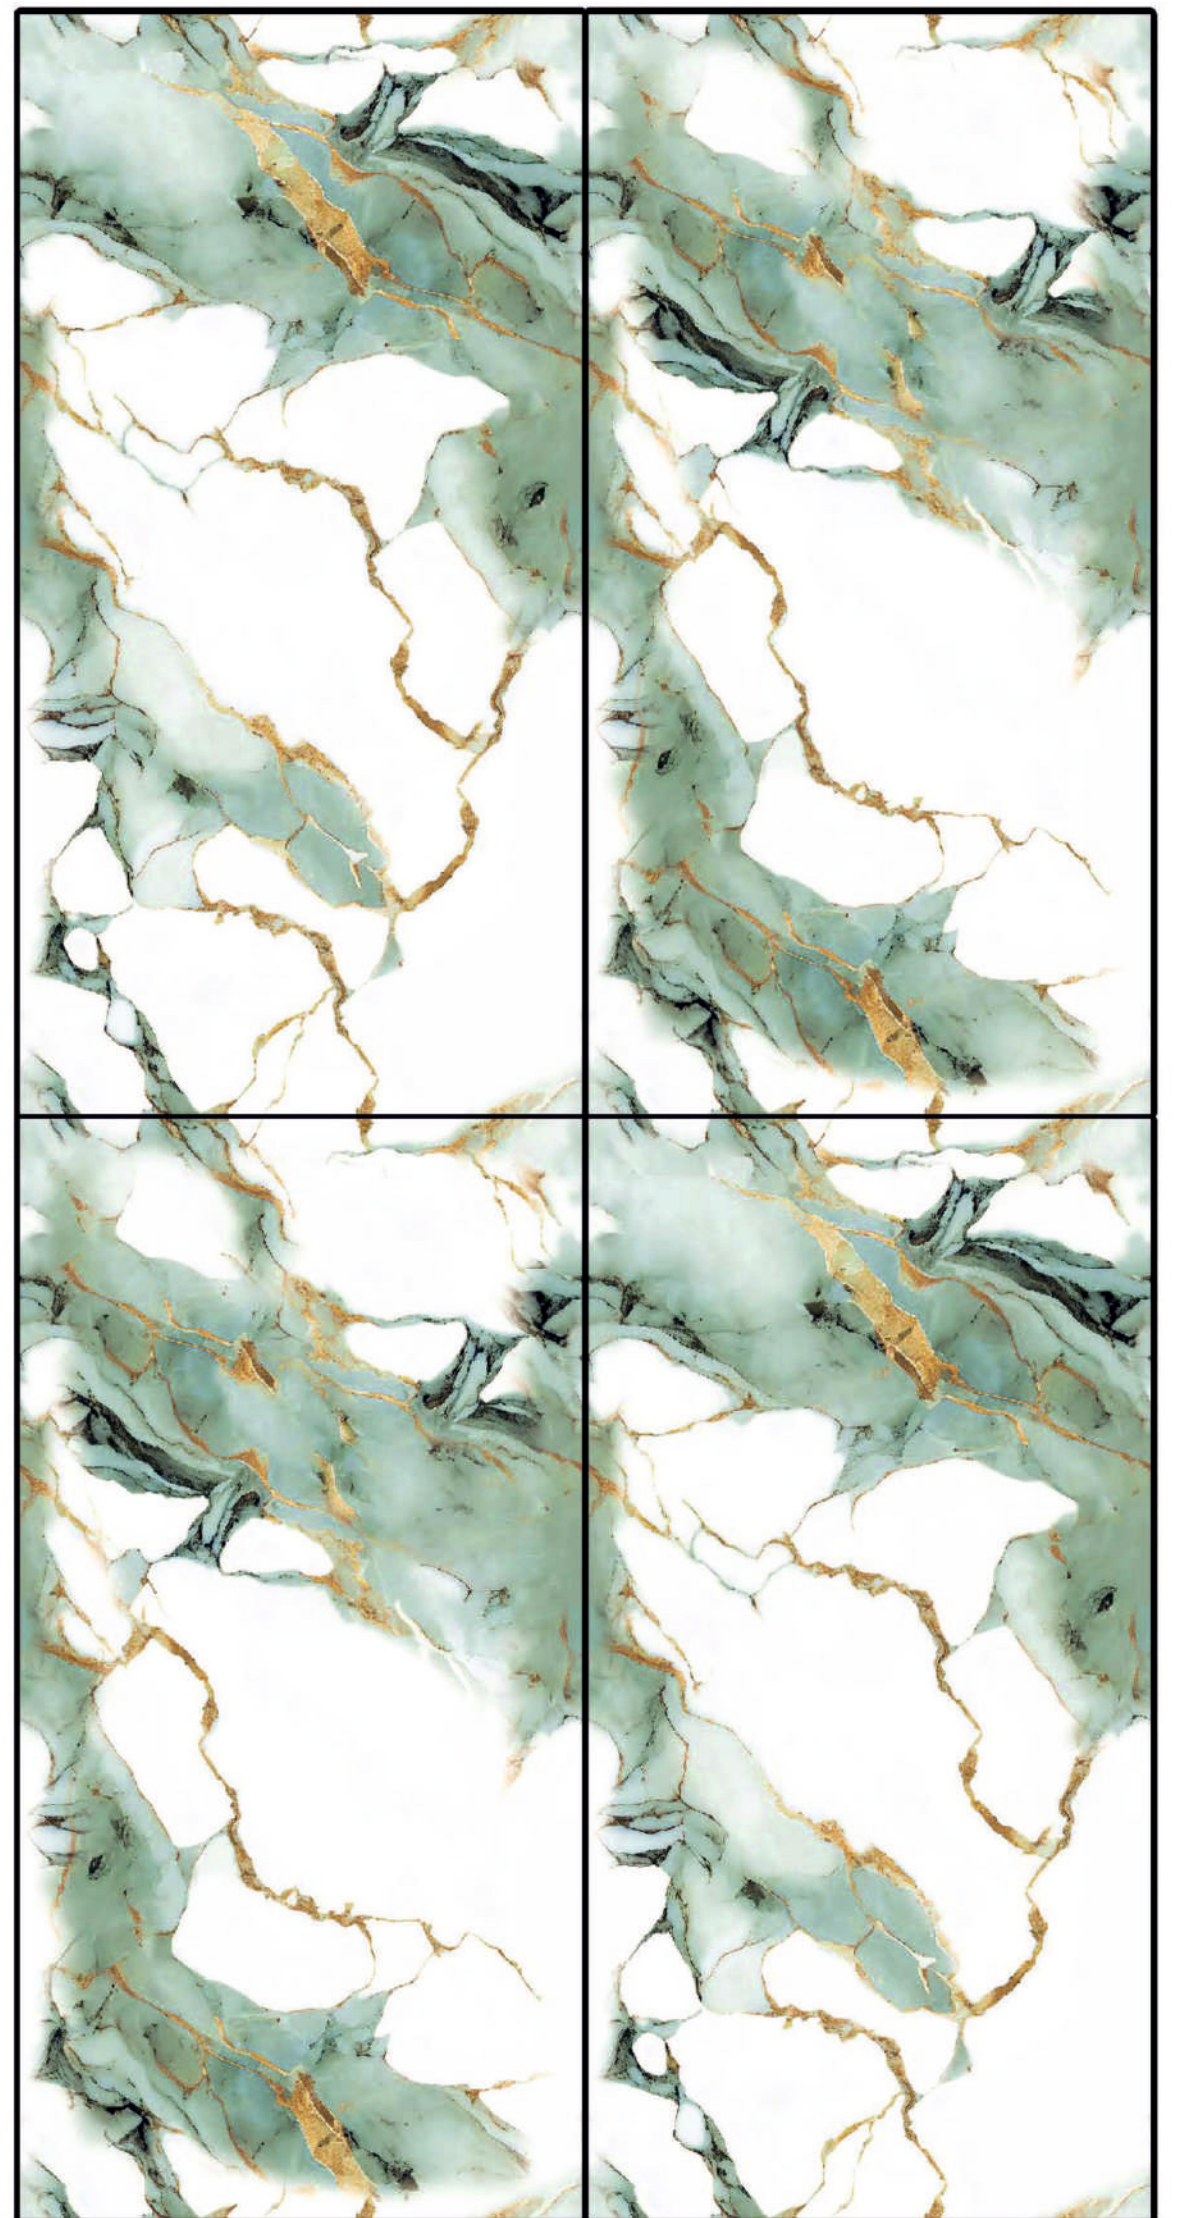

MULTI
Gold

SIZE

600x1200 mm

SURFACE:- GLOSSY

RANDOM:- 02

DESIGN:- EL-123

Greviton
SURFACE LLP

-  HIGH STRENGTH
-  ECO FRIENDLY
-  EASY TO CLEAN
-  CHEMICAL RESISTANT