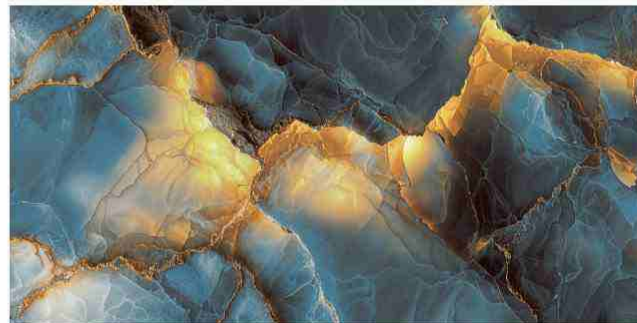

IMPERIAL AQUA

Size :
600X1200 MM

Random :
4

Finish :
High Glossy