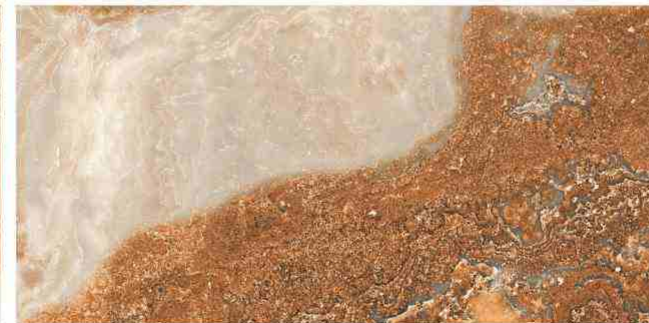

PERSIAN ONYX HONEY

Size :
600X1200 MM

Random :
5

Finish :
High Glossy