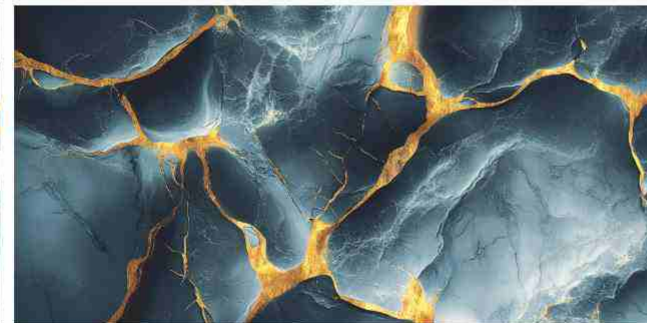

ROYAL AQUA

Size :
600X1200 MM

Random :
3

Finish :
High Glossy