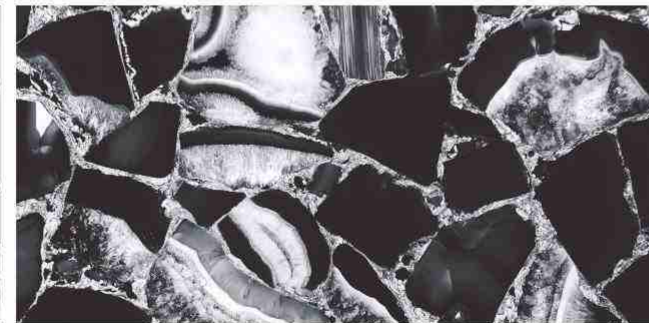

AGATHA SILVER

Size :
600X1200 MM

Random :
4

Finish :
High Glossy