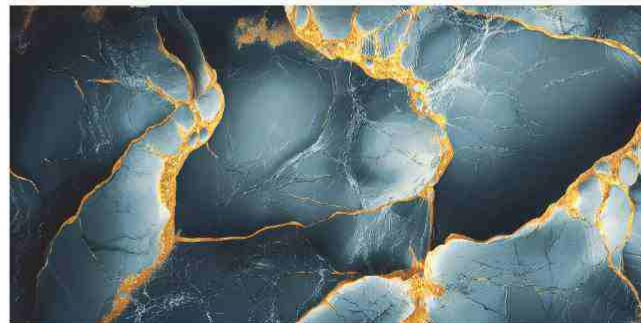

ROYAL AQUA

Size :
600X1200 MM

Random :
3

Finish :
High Glossy