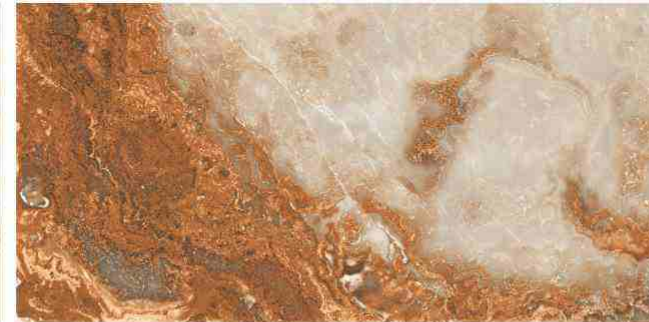

PERSIAN ONYX HONEY

Size :
600X1200 MM

Random :
5

Finish :
High Glossy