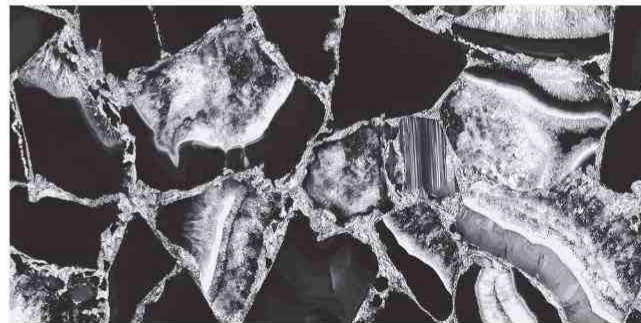

AGATHA SILVER

Size :
600X1200 MM

Random :
4

Finish :
High Glossy