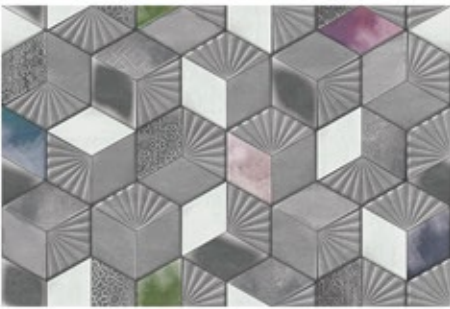

MATT

Collection

300x450MM |

DESIGN NUMBER:
3001

HL -1

DK

LT

DESIGN NUMBER:
3002