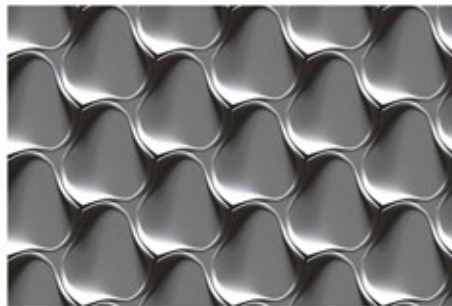

DESIGN NUMBER:
7054

HL -7

LT

HL -8

DK

KITCHEN
COLLECTION

Greviton
SURFACE LLP

300x450MM | GLOSSY