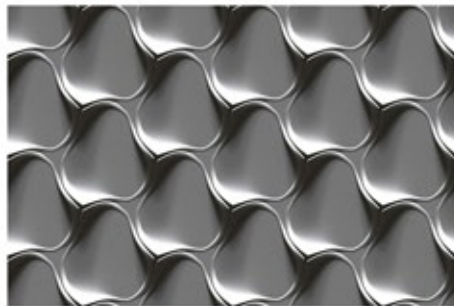

DESIGN NUMBER:
7054

HL -9

LT

HL -10

DK

KITCHEN
COLLECTION

Greviton
SURFACE LLP

300x450MM | GLOSSY