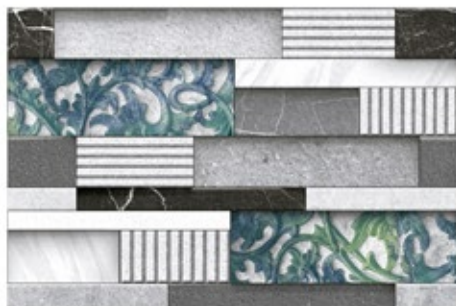

ELEVATION

collection

Greviton
SURFACE LLP

300x450MM | GLOSSY

5110