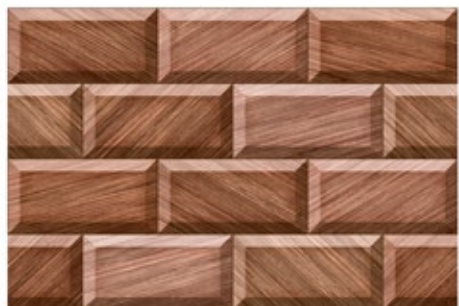

ELEVATION

collection

Greviton
SURFACE LLP

300x450MM | GLOSSY

5185