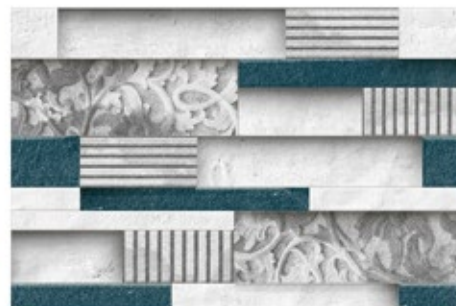

ELEVATION

collection

Greviton
SURFACE LLP

300x450MM | GLOSSY

5111