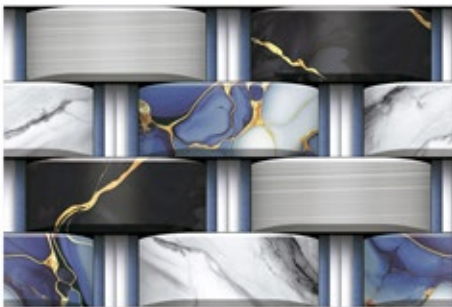

ELEVATION

collection

Greviton
SURFACE LLP

300x450MM | GLOSSY

5513