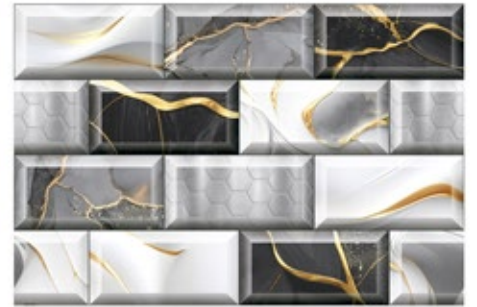

ELEVATION

collection

Greviton
SURFACE LLP

300x450MM | GLOSSY

5498

5499 (PLAIN)

5500

5501