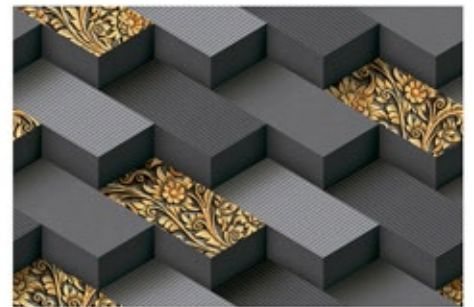

Greviton
SURFACE LLP

300x450MM | GLOSSY

5461 (PLAIN)

5462 (PLAIN)

5463 (PLAIN)

5464 (PLAIN)

5465 (PLAIN)

5466 (PLAIN)