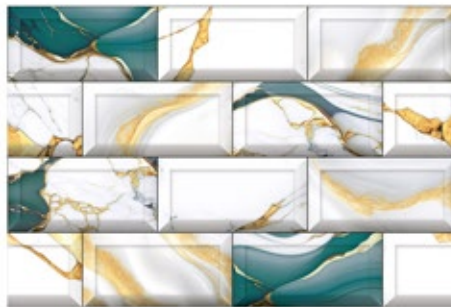

ELEVATION

collection

Greviton
SURFACE LLP

300x450MM | GLOSSY

5498

5499 (PLAIN)

5500

5501