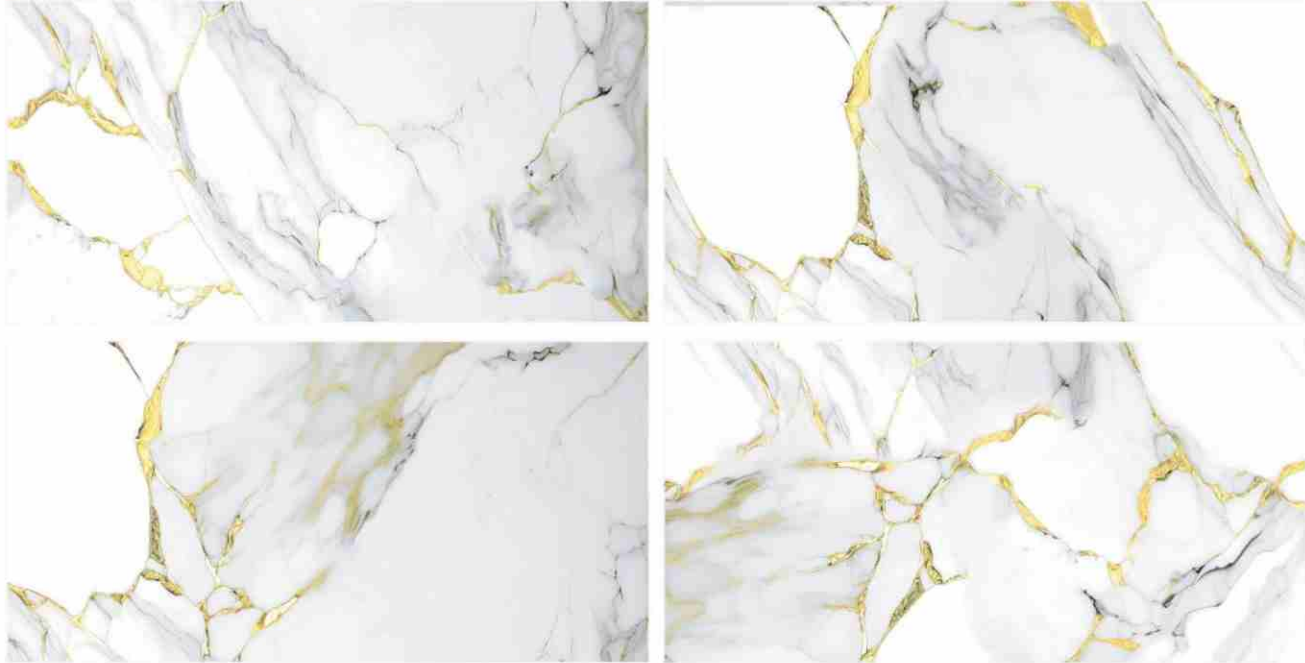

Size :  
**600X1200 MM**

Random :  
**3**

Finish :  
**Glossy**

*Gold*  
**GLOSSY**

**LEMS SMOKE**

Size : **600X1200 MM** | Random : **4** | Finish : **Glossy**

*Gold*  
**GLOSSY**

**LILIAN BLUE**