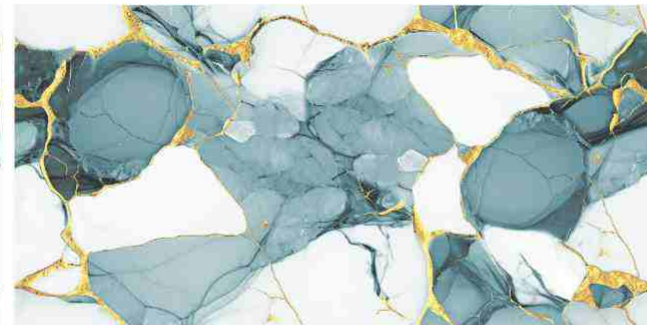

Finish :
Glossy

Gold Glossy
ENDLESS

Greviton
S U R F A C E L L P

KOLAR GOLD GREEN

Size :
600X1200 MM

Random :
3

Finish :
Glossy

Gold Glossy
ENDLESS