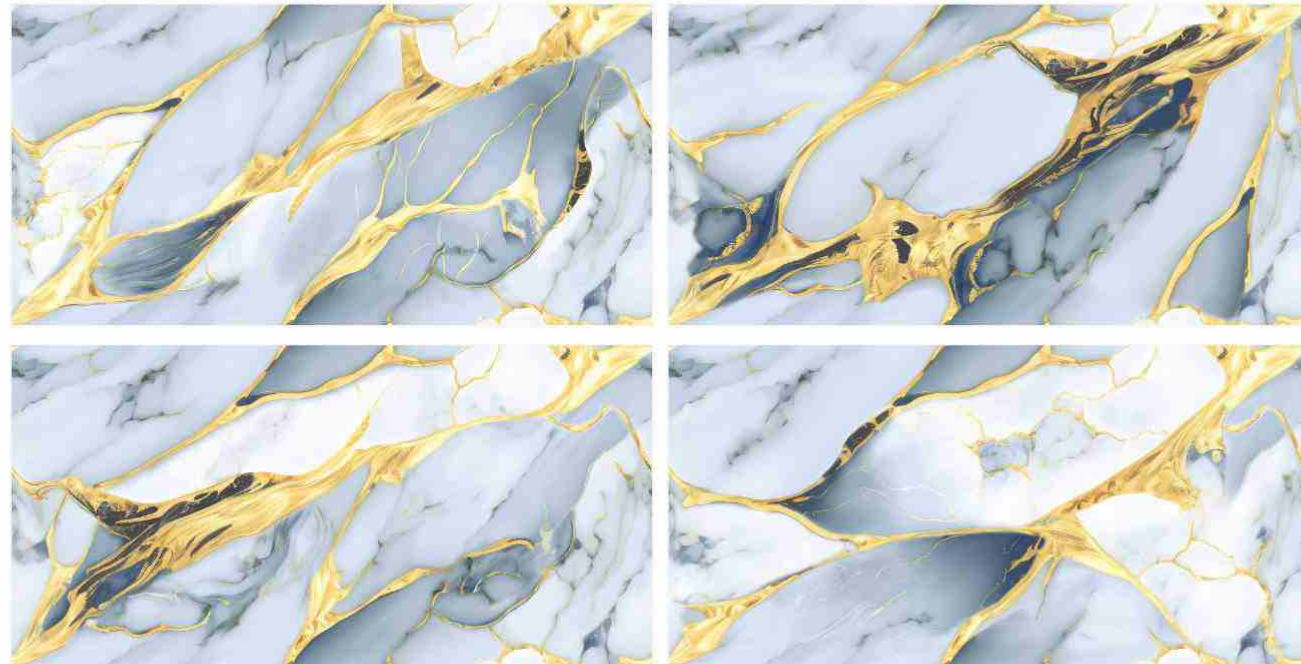

GORGEOUS BLUE GOLD

Size :
600X1200 MM

Random :
4

Finish :
Glossy