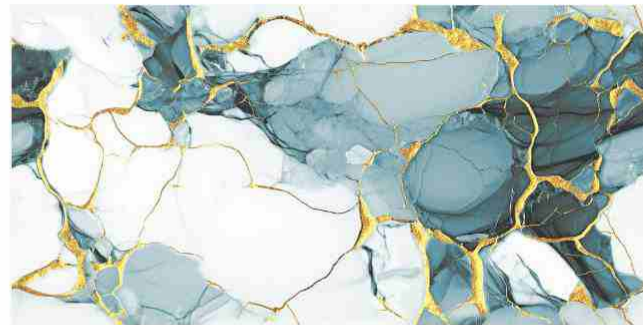

Finish :
Glossy

Gold Glossy
ENDLESS

Greviton
S U R F A C E L L P

KOLAR GOLD GREEN

Size :
600X1200 MM

Random :
3

Finish :
Glossy

Gold Glossy
ENDLESS