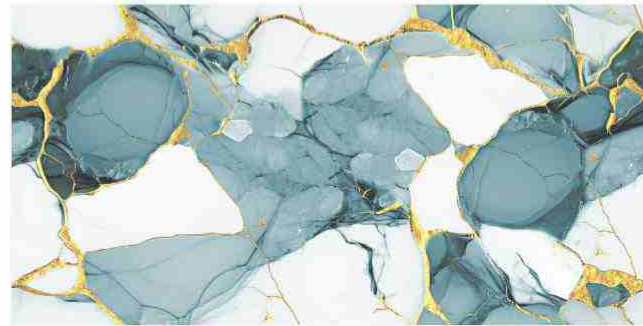

Finish :
Glossy

Gold Glossy
ENDLESS

Greviton
S U R F A C E L L P

KOLAR GOLD GREEN

Size :
600X1200 MM

Random :
3

Finish :
Glossy

Gold Glossy
ENDLESS