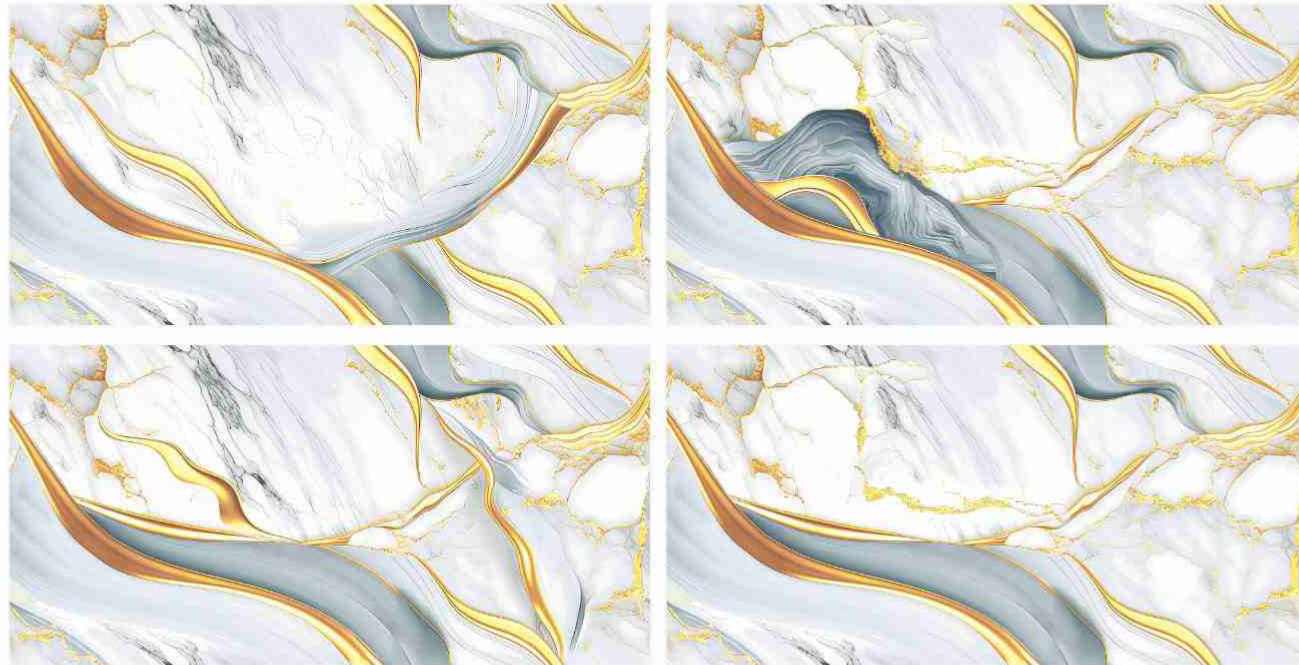

Finish :
Glossy

Gold Glossy
ENDLESS

Greviton
SURFACE LLP

SOPHIA GOLD

Size :
600X1200 MM

Random :
4

Finish :
Glossy

Gold Glossy
ENDLESS