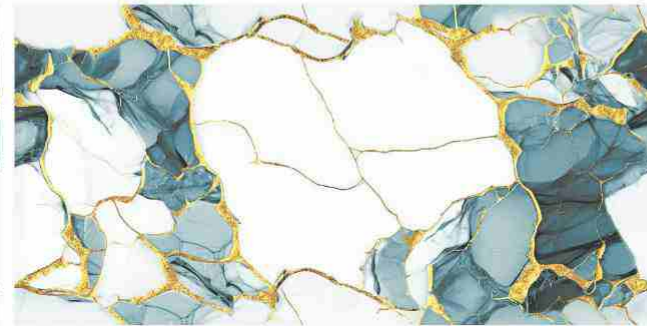

Finish :
Glossy

Gold Glossy
ENDLESS

Greviton
S U R F A C E L L P

KOLAR GOLD GREEN

Size :
600X1200 MM

Random :
3

Finish :
Glossy

Gold Glossy
ENDLESS