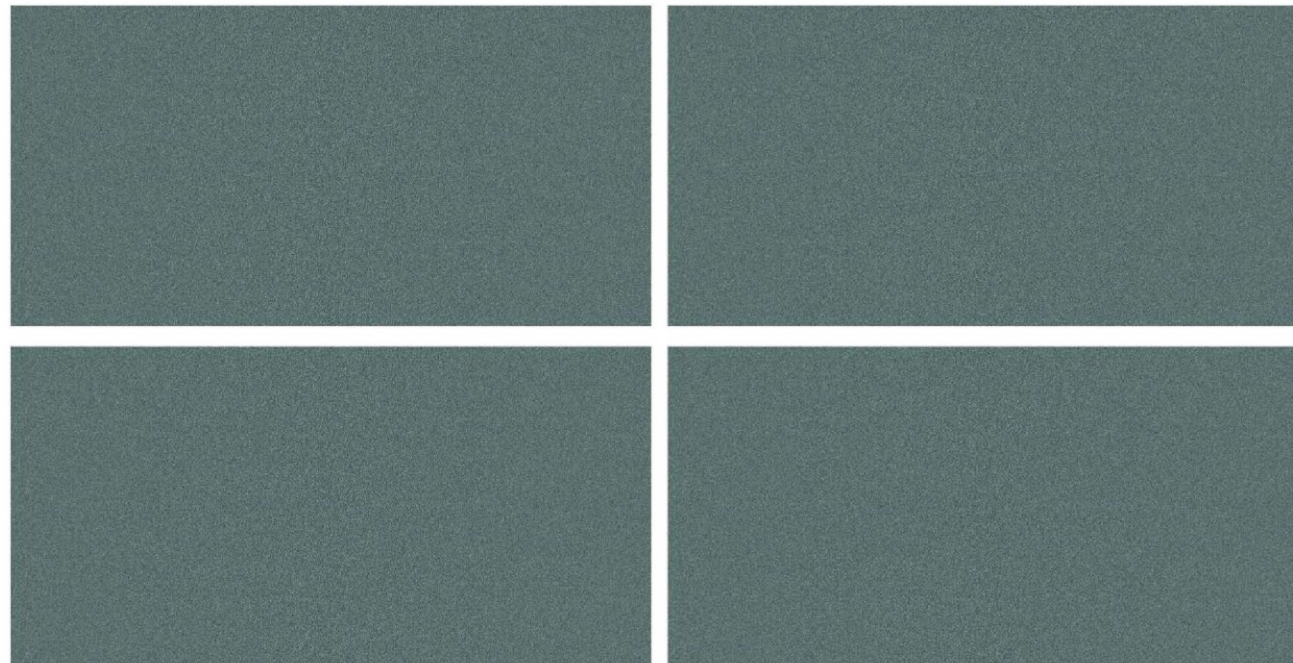

SANDY KOTA

Size :
600X1200 MM

Random :
1

Finish :
Glossy + Matt