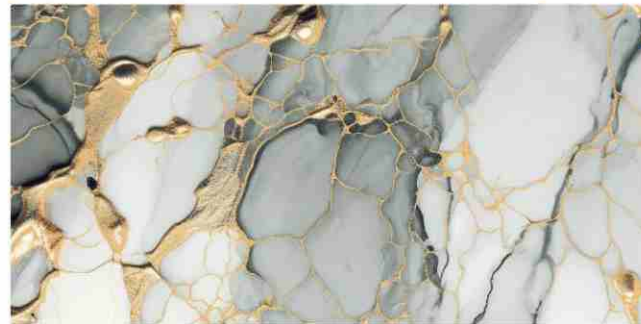

QWIK BROWN

Size :
600X1200 MM

Random :
3

Finish :
High Glossy