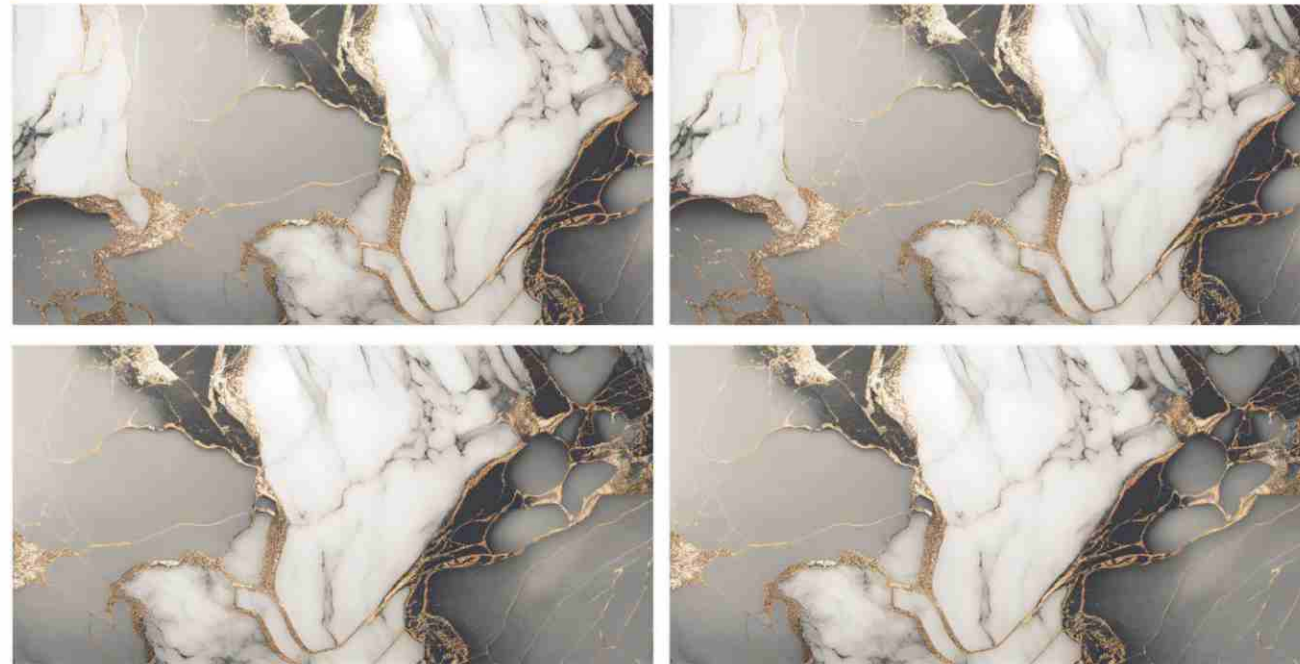

Random :
3

Finish :
High Glossy

**GOLDEN ▶
HIGH GLOSS**

Greviton
SURFACE LLP

CLONIC GREY

Size :
600X1200 MM

Random :
2

Finish :
High Glossy