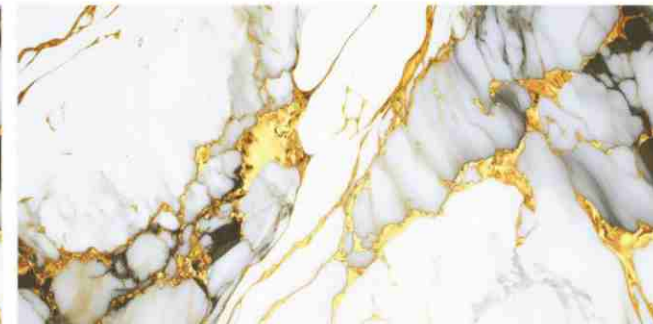

**GOLDEN ▶
HIGH GLOSS**

Greviton
S U R F A C E L L P

GEONA GOLD

Size :
600X1200 MM

Random :
3

Finish :
High Glossy

**GOLDEN ▶
HIGH GLOSS**

Greviton
SURFACE LLP