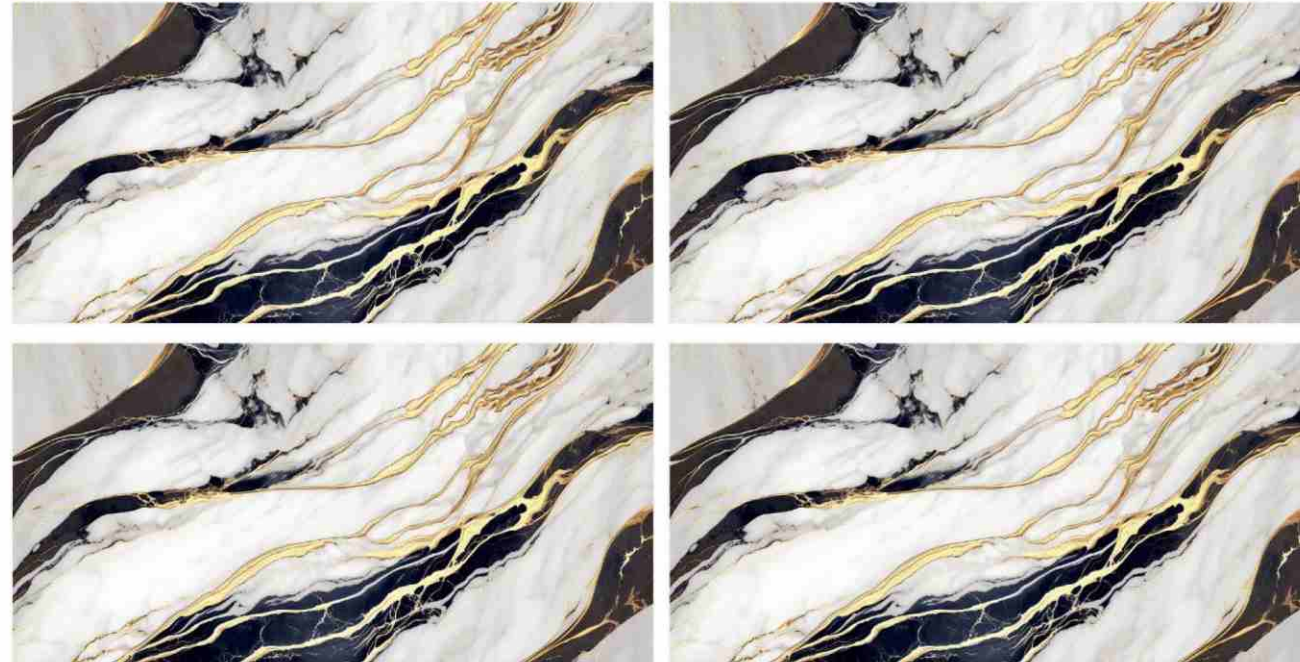

ROZA GOLD

Size :
600X1200 MM

Random :
3

Finish :
High Glossy

**GOLDEN ▶
HIGH GLOSS**

Greviton
SURFACE LLP

SWISS BLACK

Size :
600X1200 MM

Random :
1

Finish :
High Glossy

**GOLDEN ▶
HIGH GLOSS**

Greviton
SURFACE LLP

VIVIAN AQUA GOLD

Size :
600X1200 MM

Random :
3

Finish :
High Glossy

**GOLDEN ▶
HIGH GLOSS**

Greviton
SURFACE LLP

ZETA SKY BLUE

Size :
600X1200 MM

Random :
3

Finish :
High Glossy