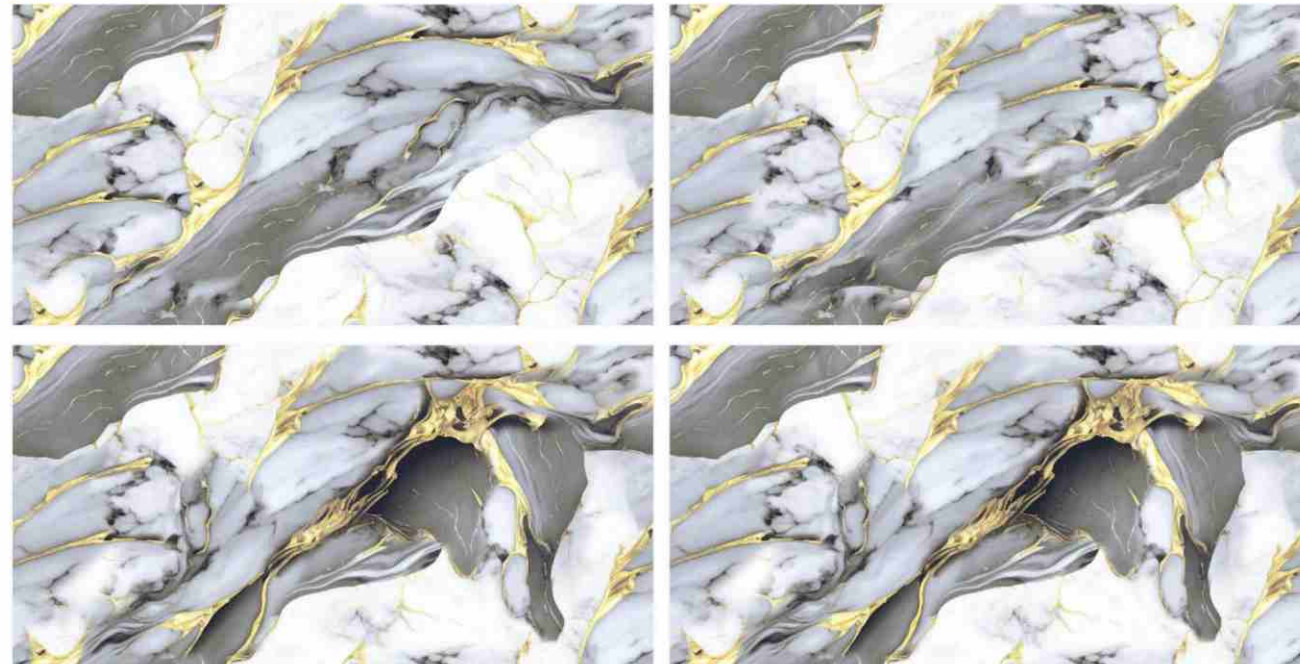

ADONIS NATURAL

Size :
600X1200 MM

Random :
3

Finish :
High Glossy