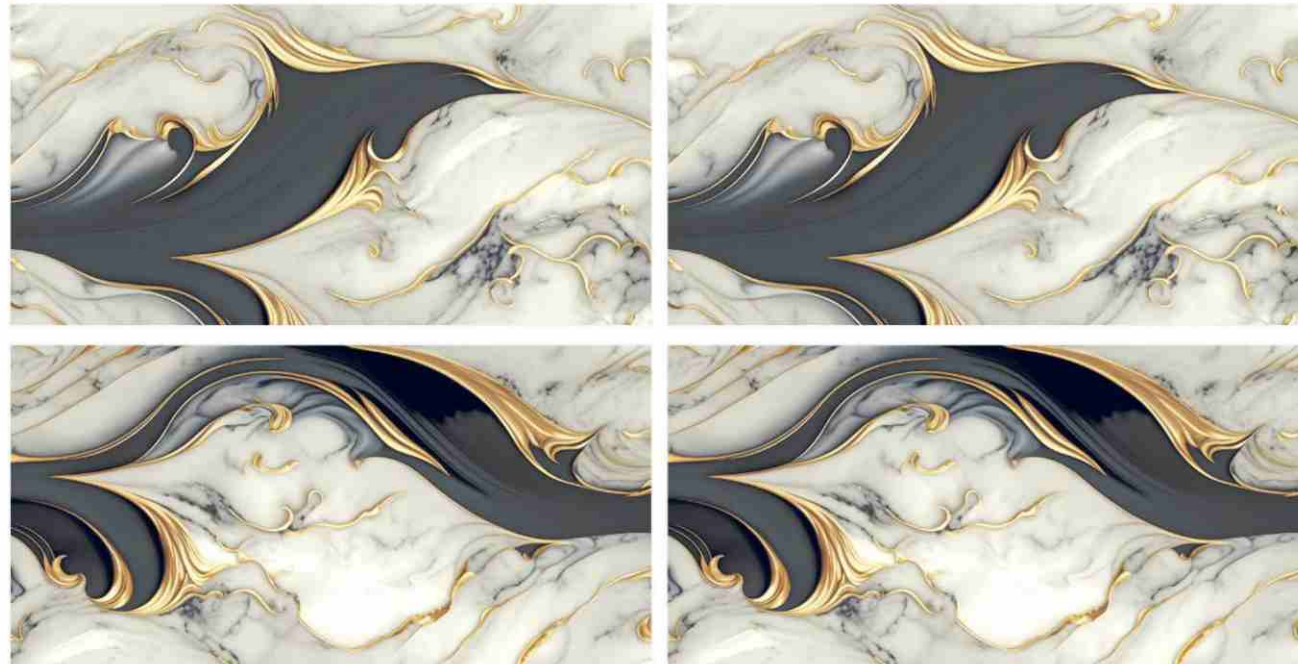

**GOLDEN ▶
HIGH GLOSS**

Greviton
SURFACE LLP

DAMON BLACK

Size :
600X1200 MM

Random :
2

Finish :
High Glossy

**GOLDEN ▶
HIGH GLOSS**

Greviton
SURFACE LLP

DAMON BLUE

Size :
600X1200 MM

Random :
2

Finish :
High Glossy

**GOLDEN ▶
HIGH GLOSS**

Greviton
SURFACE LLP

ELANZE SKY BLUE

Size :
600X1200 MM