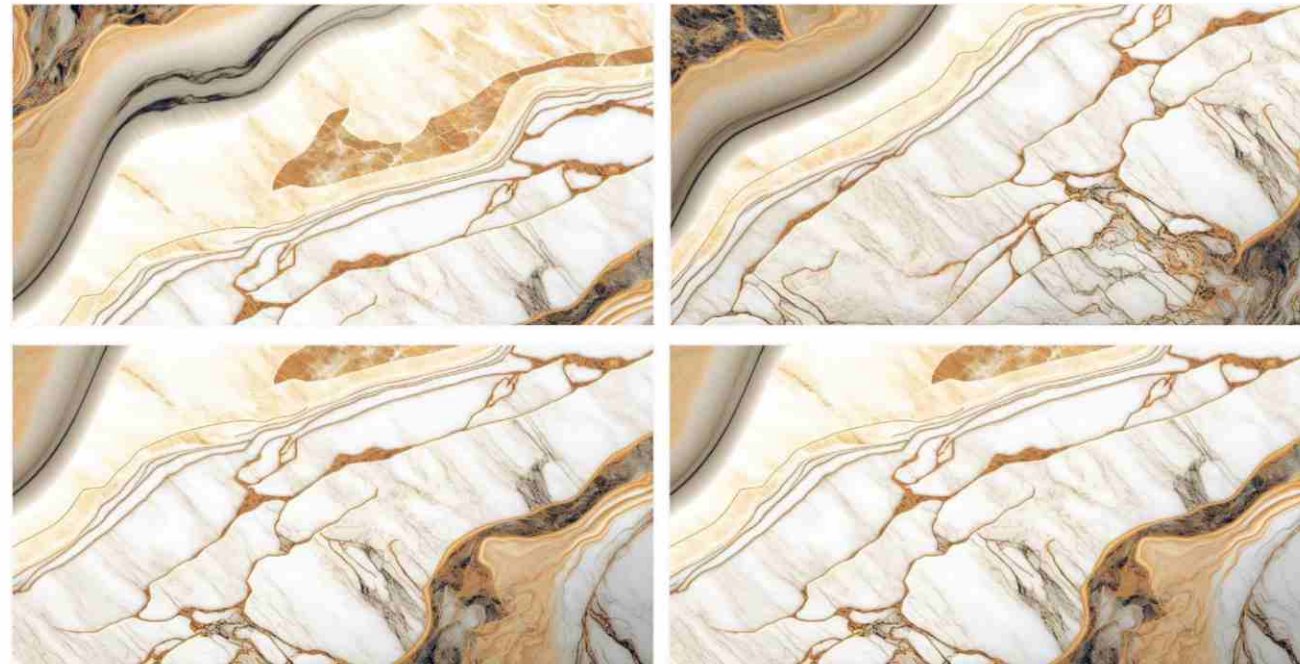

ARMEDO BROWN

Size :
600X1200 MM

Random :
3

Finish :
High Glossy