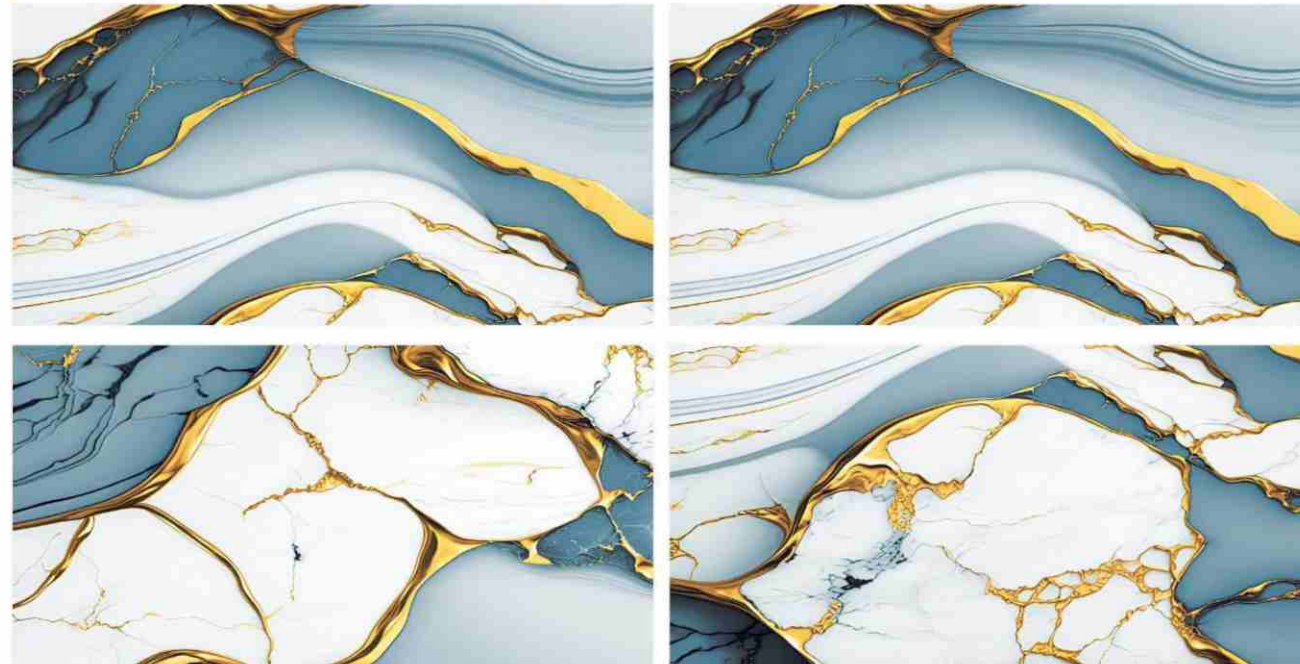

CAPRIO AQUA GREEN

Size :
600X1200 MM

Random :
3

Finish :
High Glossy