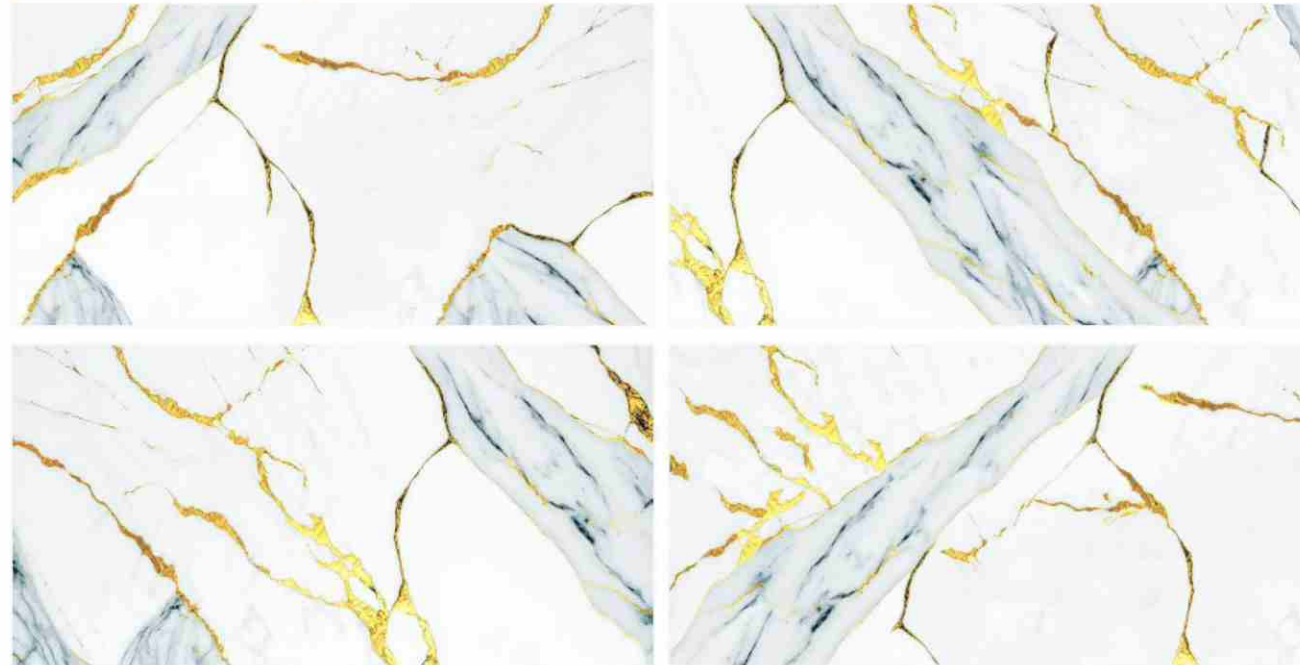

MARIANA BLUE

Size :
600X1200 MM

Random :
4

Finish :
High Glossy