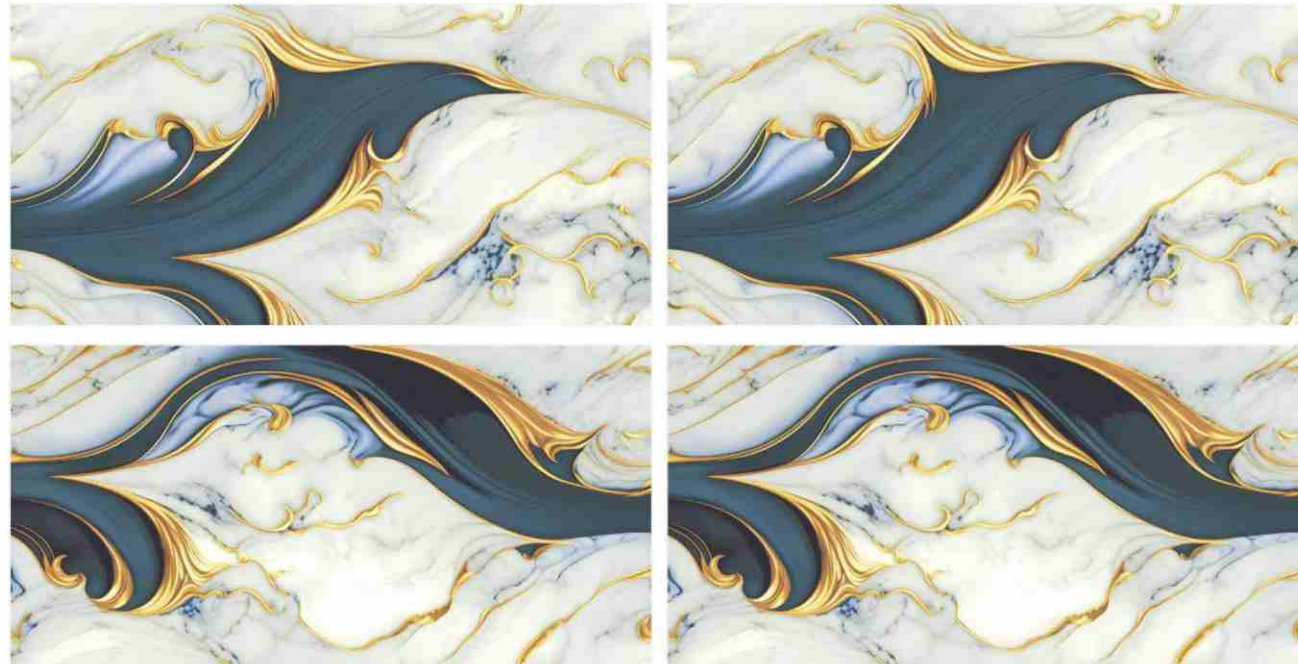

DAMON BLUE

Size :
600X1200 MM

Random :
2

Finish :
High Glossy