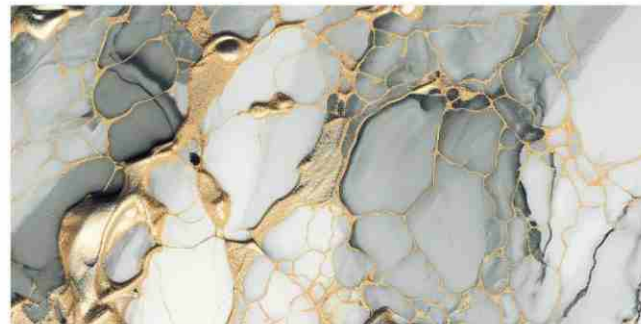

QWIK BROWN

Size :
600X1200 MM

Random :
3

Finish :
High Glossy