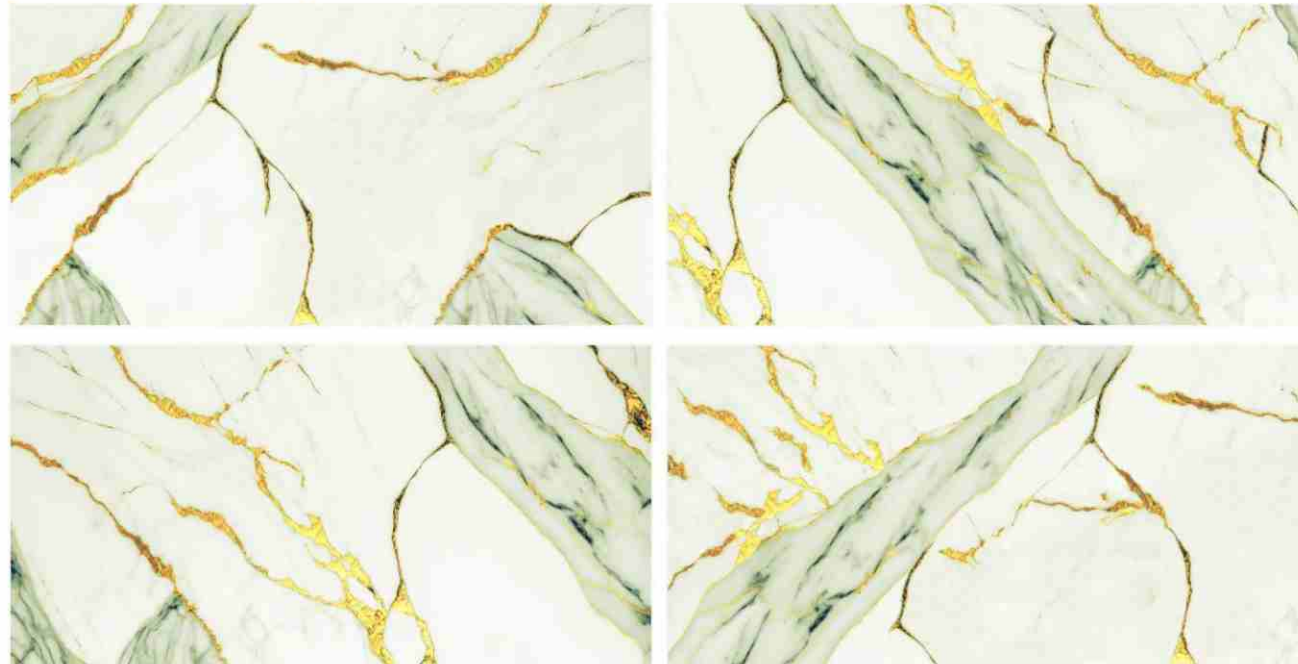

Random :
4

Finish :
High Glossy

**GOLDEN ▶
HIGH GLOSS**

Greviton
SURFACE LLP

MARIANA GREEN

Size :
600X1200 MM

Random :
4

Finish :
High Glossy