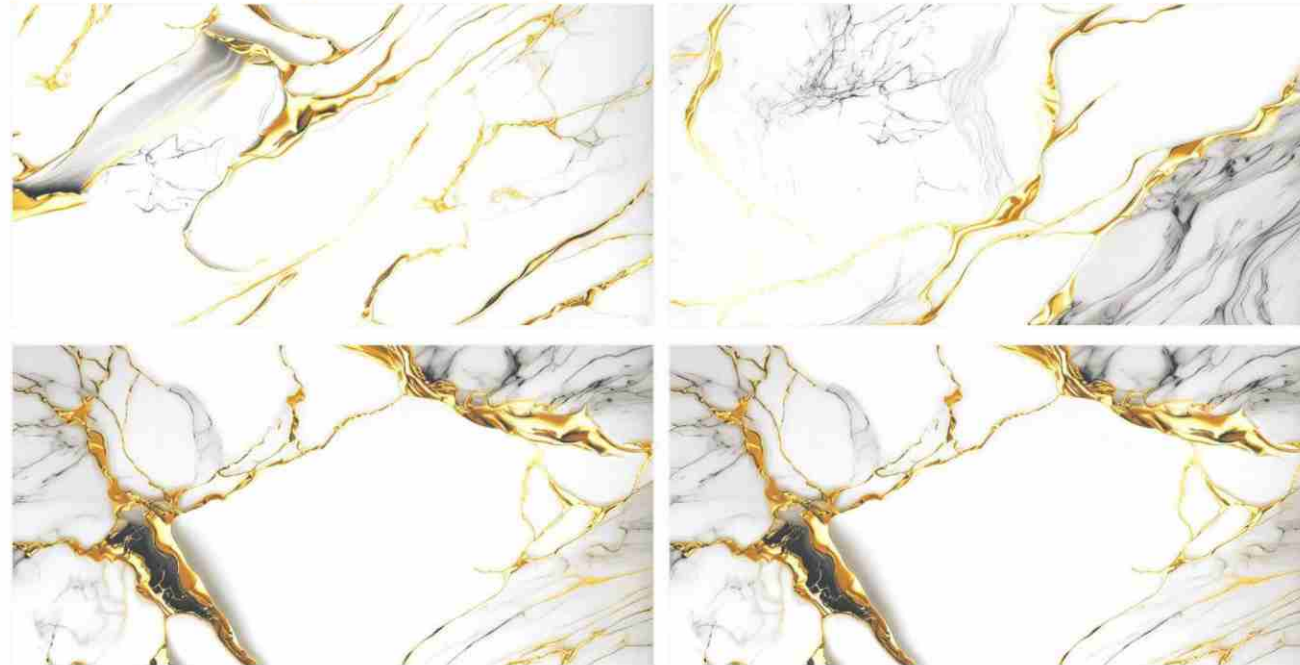

**GOLDEN ▶
HIGH GLOSS**

Greviton
SURFACE LLP

MINDA GOLD

Size :
600X1200 MM

Random :
3

Finish :
High Glossy

**GOLDEN ▶
HIGH GLOSS**

Greviton
SURFACE LLP