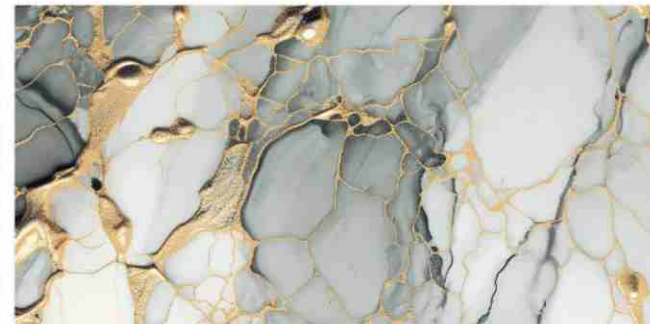

QWIK BROWN

Size :
600X1200 MM

Random :
3

Finish :
High Glossy