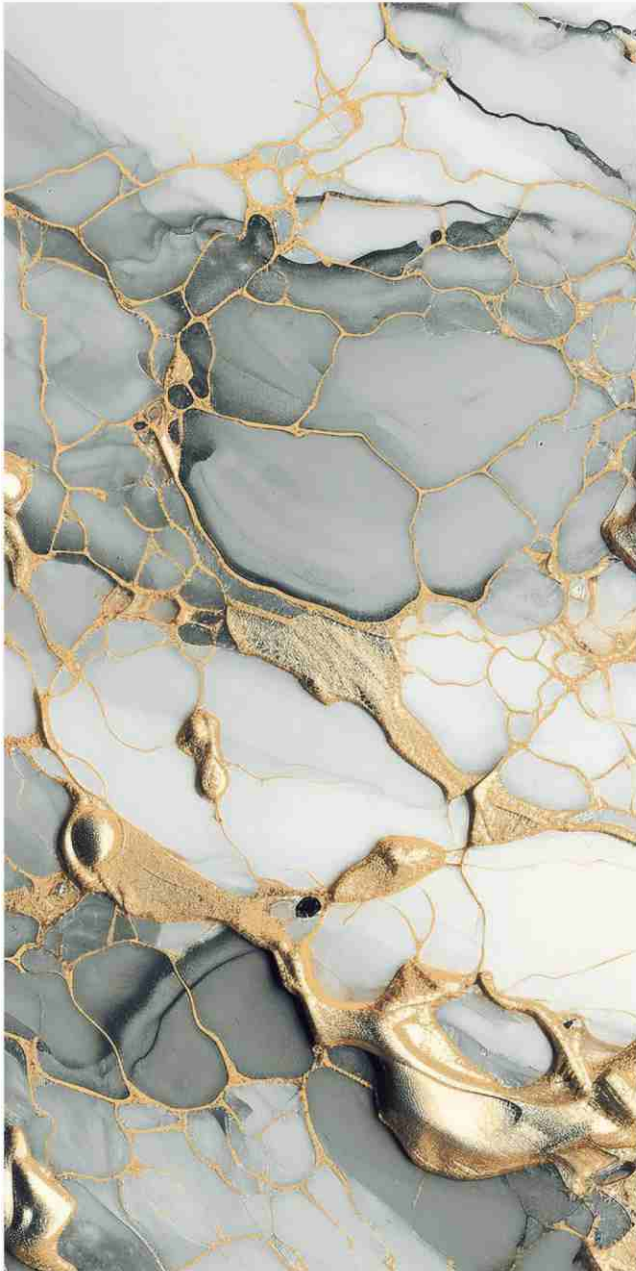

**GOLDEN ▶
HIGH GLOSS**

Greviton
SURFACE LLP

MINDA GOLD

Size :
600X1200 MM

Random :
3

Finish :
High Glossy

**GOLDEN ▶
HIGH GLOSS**

Greviton
SURFACE LLP