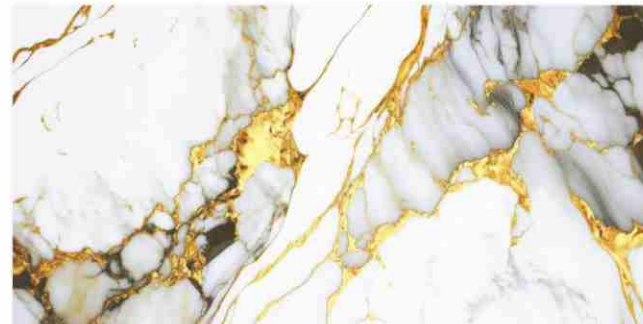

**GOLDEN ▶
HIGH GLOSS**

Greviton
S U R F A C E L L P

GEONA GOLD

Size :
600X1200 MM

Random :
3

Finish :
High Glossy

**GOLDEN ▶
HIGH GLOSS**

Greviton
SURFACE LLP