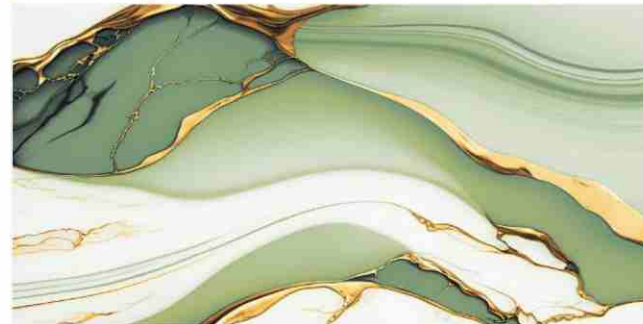

CAPRIO GREEN

Size :
600X1200 MM

Random :
3

Finish :
High Glossy