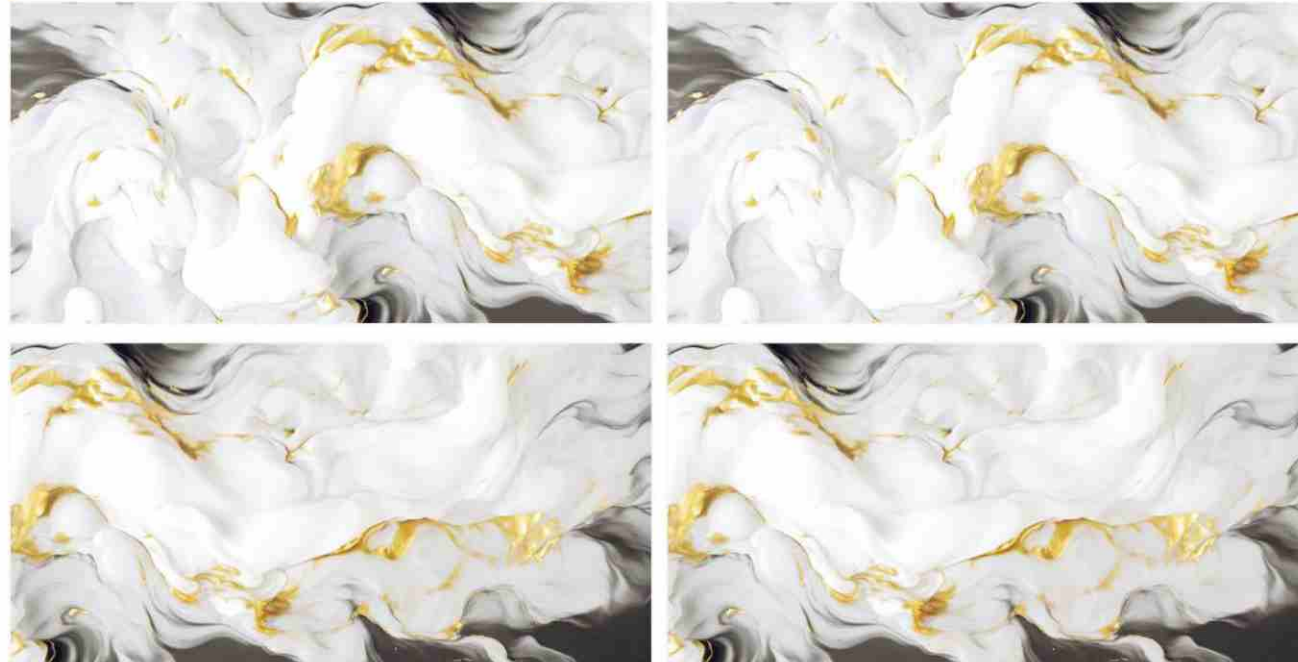

Random :
3

Finish :
High Glossy

**GOLDEN ▶
HIGH GLOSS**

Greviton
S U R F A C E L L P

FROST NATURAL

Size :
600X1200 MM

Random :
2

Finish :
High Glossy