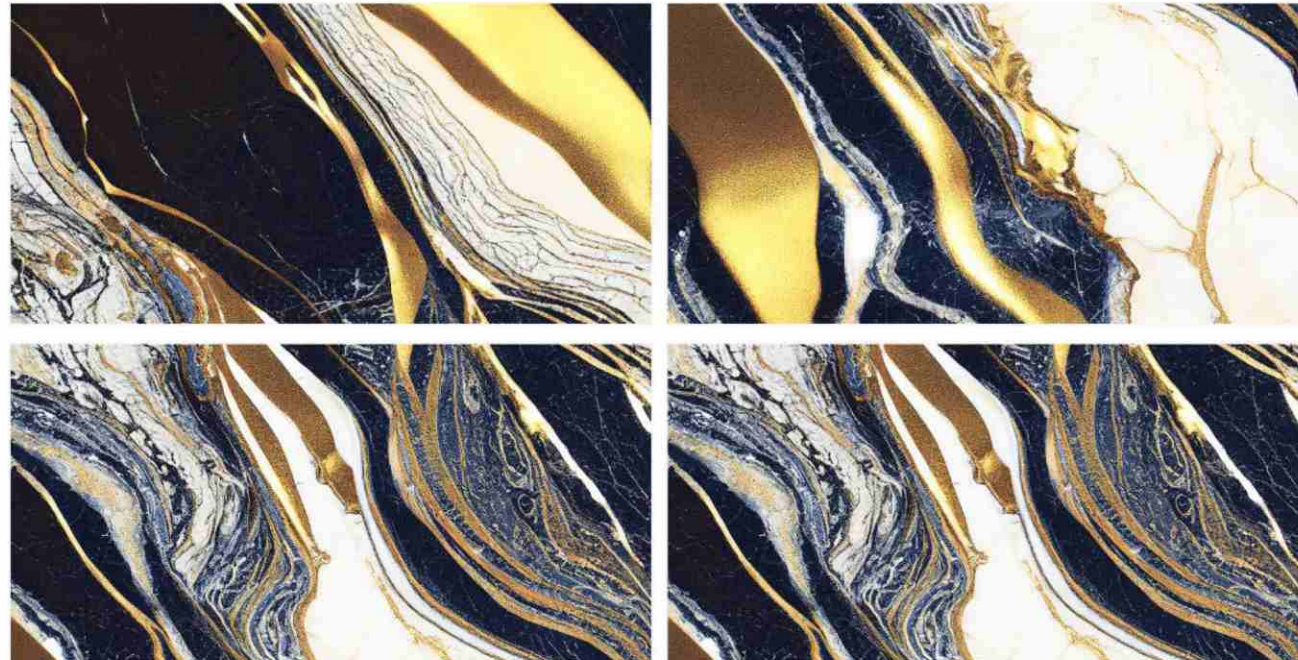

**GOLDEN ▶
HIGH GLOSS**

Greviton
SURFACE LLP

REAL GOLD

Size :
600X1200 MM

Random :
3

Finish :
High Glossy

**GOLDEN ▶
HIGH GLOSS**

Greviton
SURFACE LLP