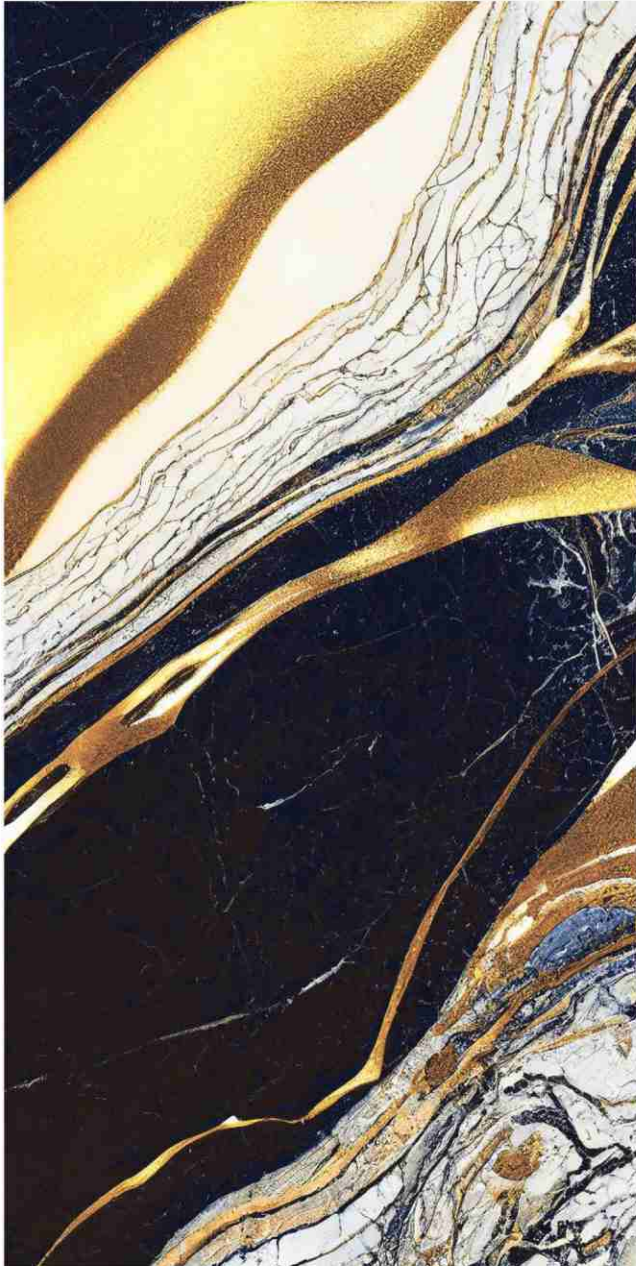

**GOLDEN ▶
HIGH GLOSS**

Greviton
SURFACE LLP

REAL GOLD

Size :
600X1200 MM

Random :
3

Finish :
High Glossy

**GOLDEN ▶
HIGH GLOSS**

Greviton
SURFACE LLP