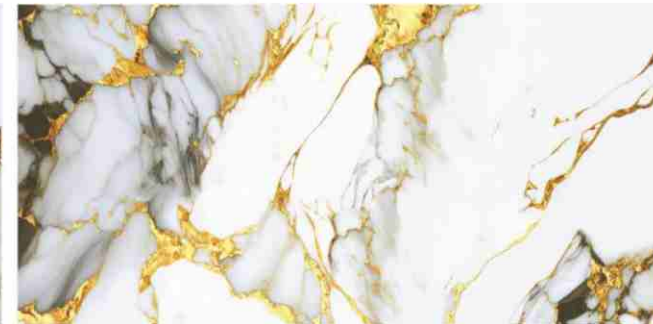

**GOLDEN ▶
HIGH GLOSS**

Greviton
S U R F A C E L L P

GEONA GOLD

Size :
600X1200 MM

Random :
3

Finish :
High Glossy

**GOLDEN ▶
HIGH GLOSS**

Greviton
SURFACE LLP