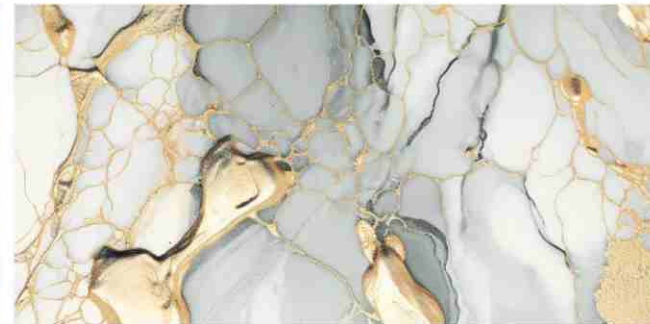

QWIK BROWN

Size :
600X1200 MM

Random :
3

Finish :
High Glossy