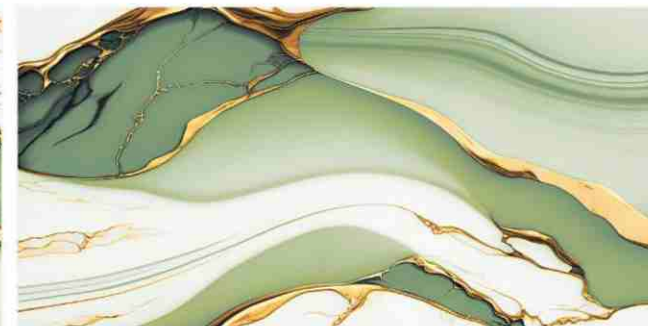

CAPRIO GREEN

Size :
600X1200 MM

Random :
3

Finish :
High Glossy