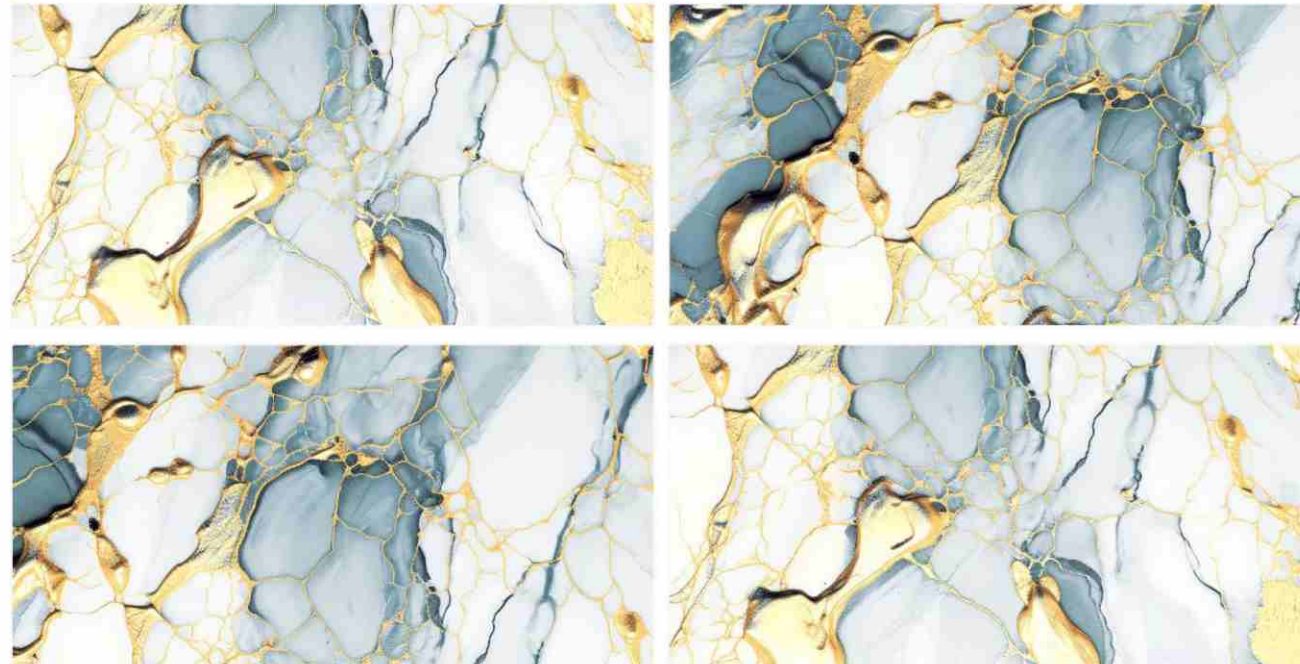

QWIK GREEN

Size :
600X1200 MM

Random :
3

Finish :
High Glossy