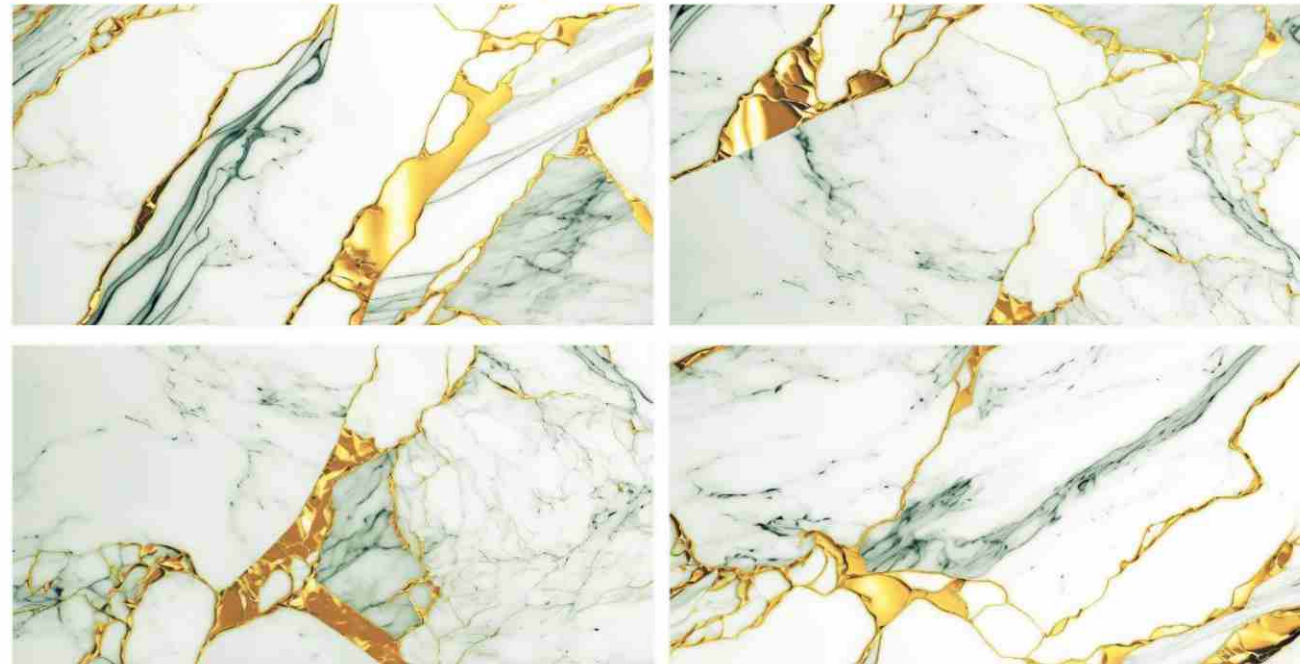

Random :
3

Finish :
High Glossy

**GOLDEN ▶
HIGH GLOSS**

Greviton
SURFACE LLP

AUTHENTIC GREEN GOLD

Size :
600X1200 MM

Random :
4

Finish :
High Glossy

**GOLDEN ▶
HIGH GLOSS**

Greviton
SURFACE LLP

BERRYS GOLD

Size :
600X1200 MM

Random :
2

Finish :
High Glossy

**GOLDEN ▶
HIGH GLOSS**

Greviton
SURFACE LLP