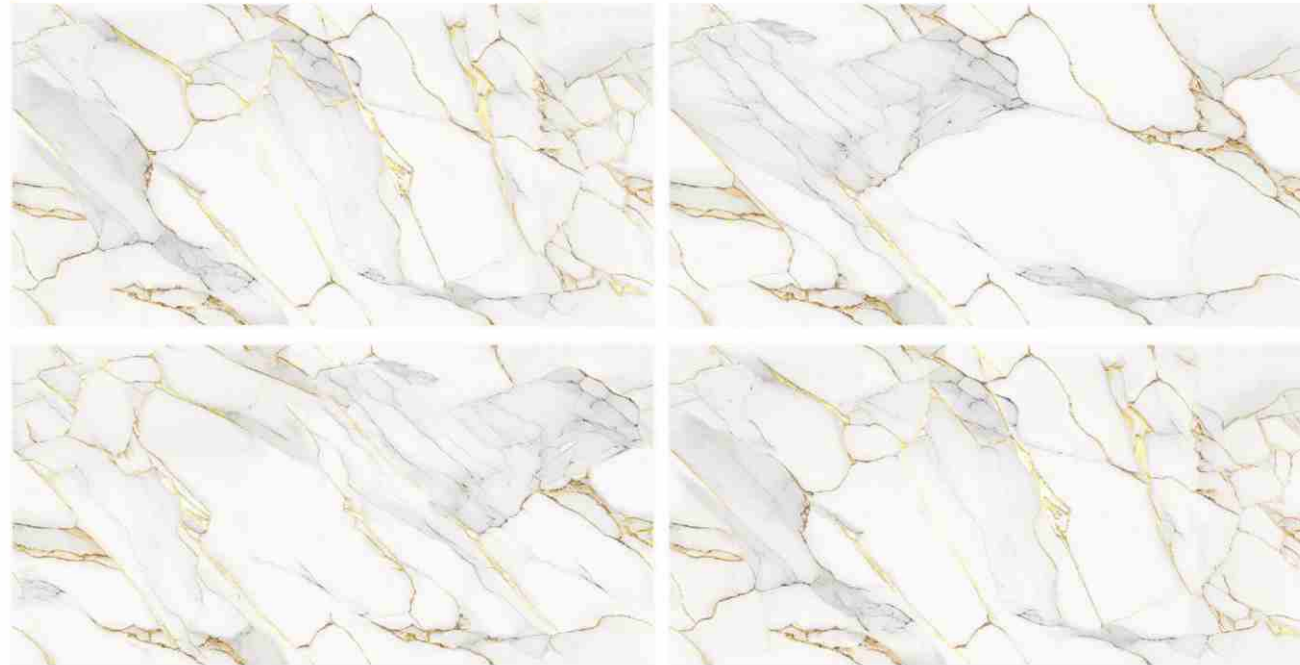

ROZA GOLD

Size :
600X1200 MM

Random :
3

Finish :
High Glossy