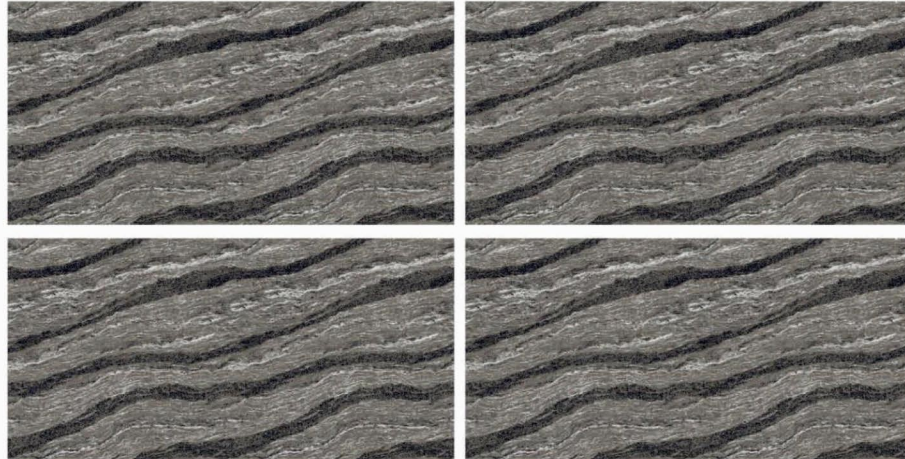

Finish :
Glossy

DOUBLE CHARGE
DOUBLE CHARGE

Greviton
SURFACE LLP

ASTROID NATURAL

Size :
600X1200 MM

Random :
1

Finish :
Glossy

DOUBLE CHARGE
DOUBLE CHARGE