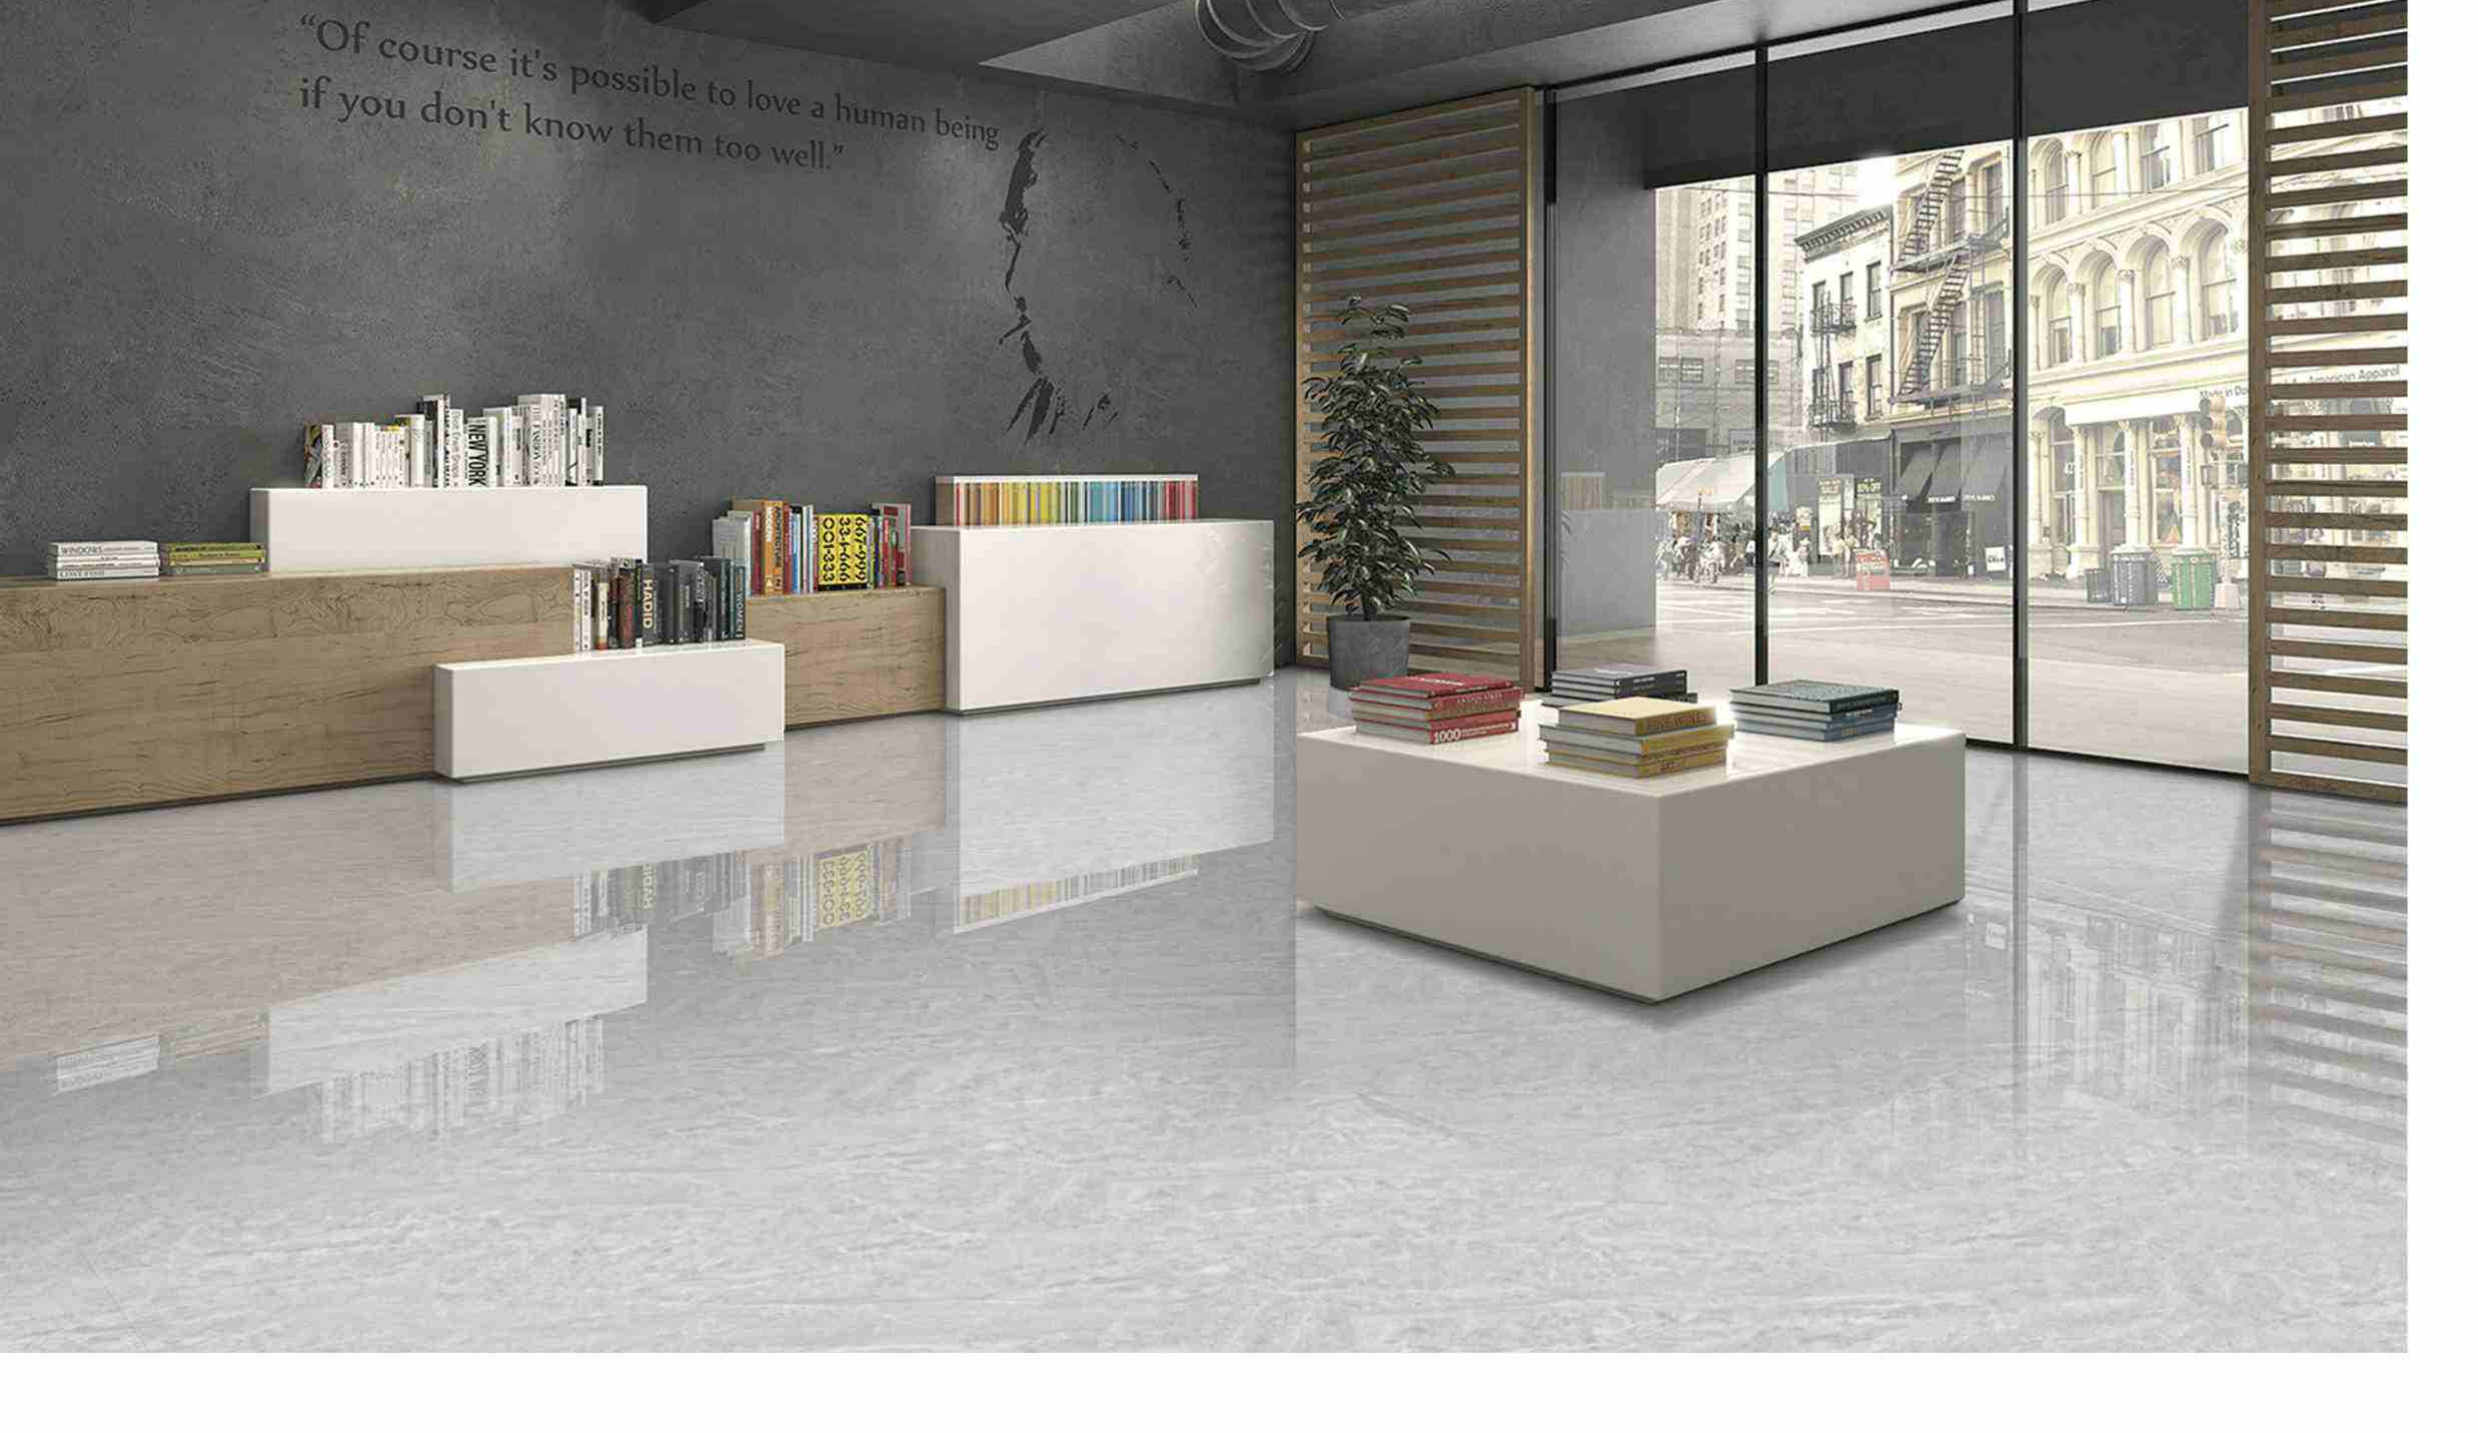

"Of course it's possible to love a human being
if you don't know them too well."