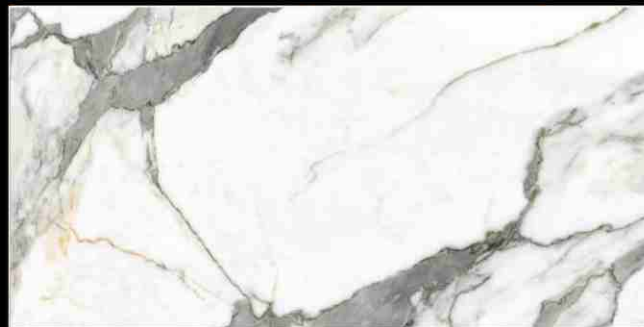

AGED GREY

Size :
600X1200 MM

Random :
4

Finish :
Glossy