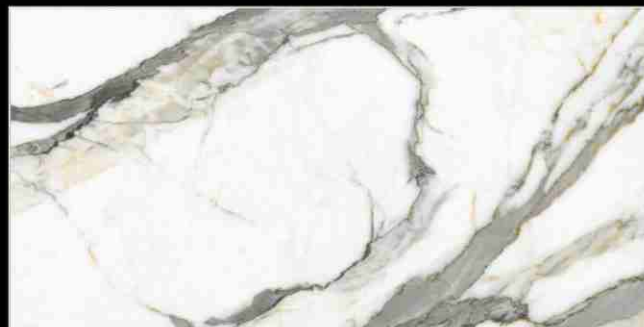

AGED GREY

Size :
600X1200 MM

Random :
4

Finish :
Glossy